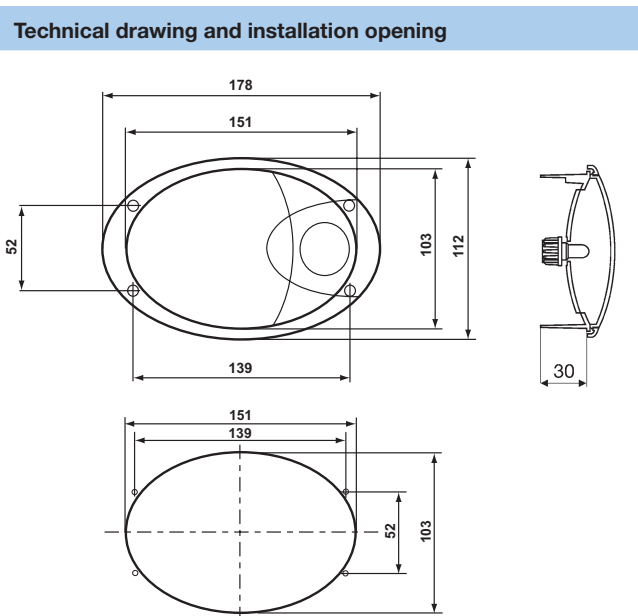

Installation

The ceiling light can be installed by being clicked into place or by screws. The screws are covered by the light trim and are hidden after installation. Electrical connection is on the back through the 6.3 mm blade terminal.

*Ideas today for
the cars of tomorrow*

Technical details

Technical data	
Specification	Hella Norm N67001 Class 7
Operating voltage	12/24 V
Current consumption at 12 V	5 W/approx. 0.42 A
Current consumption at 24 V	4 W/approx. 0.17 A
Operating temperature	-40 °C to + 60 °C
Protective rating	IP 3
Lens	transparent (plastic: PC)
Housing	black (plastic: PC)
Electrical connection	6.3 mm blade terminal
Installation	Flush-fitting, selection of screw attachment or click-in