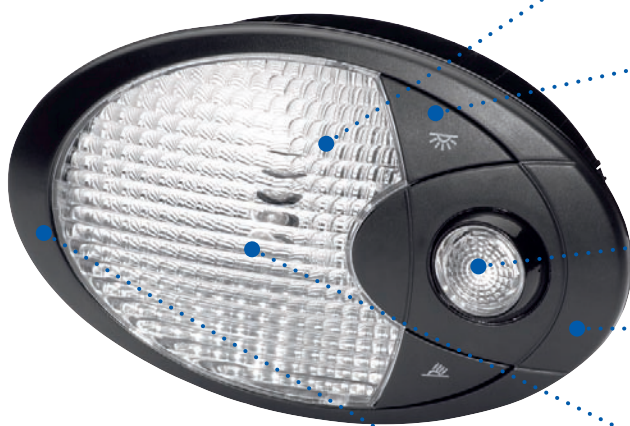

Oval ceiling light

Interior light

Brief
information

Interior lights

- *Bulb technology*
- *Available with or without reading spotlight*
- *12 V and 24 V*

Product features

Clear lens

Requires clean processing within the light. The prisms on the lens raise the design and make the light's appearance even more attractive.

Modern oval design

The oval design with the striking lens shape was designed specifically for this light. Particular attention has been paid to the transition between light and reading spot housing, as well as to the integrated switch.

Reading spotlight

Separately switched reading spot available as an option.

Housing

Made from particularly shatterproof and impact resistant black plastic (PC).

Bulb replacement

The ceiling light has been designed in such a way that the bulb can simply be replaced from the front and without the complete light having to be removed.