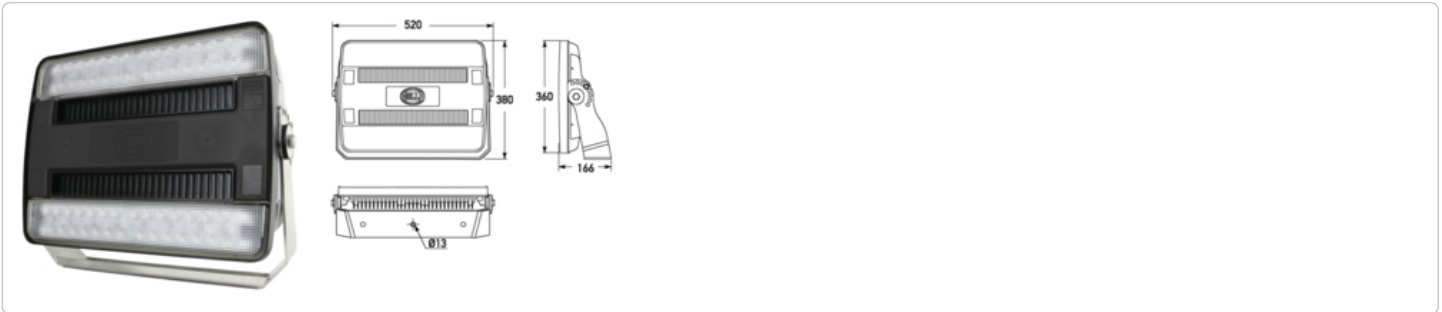

## Worklight

Article number: 1GJ 011 872-501

### Images

Colour Temperature [K]: **5700**

Number of LEDs: **56**

Power Consumption [W]: **260**

**with pipe**

Cable Length [mm]: **1800**

Housing Type: **Aluminium Housing**

Diffusing Lens Material: **PC (Polycarbonate)**