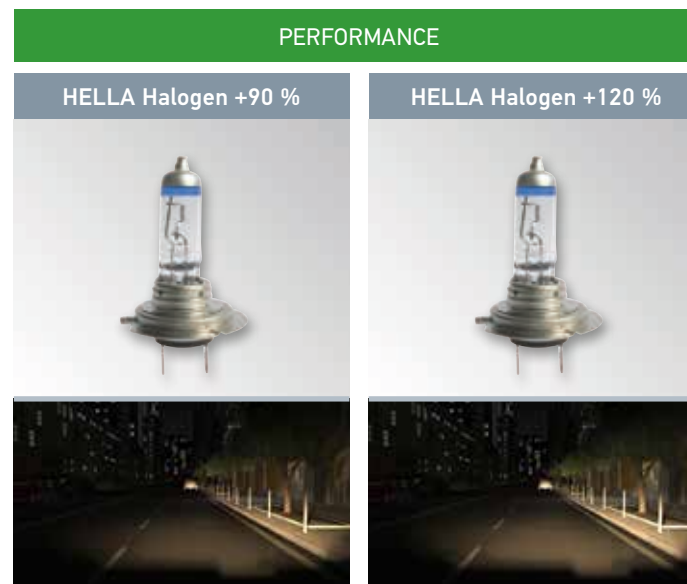

Illumination +90 %

Illumination +120 %

Extra light output [%] *

Extra light output [%] *

Extra light output [%] *

Light colour [K]

Light colour [K]

Light colour [K]

Service life [h] **

Service life [h] **

Service life [h] **

Available in ***:

H1, H3, H4, H7, H8, H9, H10, H11, H13, H15

H1	8GH 002 089-131
H3	8GH 002 090-131
H4	8GJ 002 525-131
H7	8GH 007 157-121
H8	8GH 008 356-121
H9	8GH 008 357-001
H10	8GH 009 063-121
H11	8GH 008 358-121
H13	8GJ 008 837-121
H15	8GJ 168 119-001
H16	-

Available in ***:

H1, H4, H7

H1	8GH 002 089-531
H3	-
H4	8GJ 002 525-531
H7	8GH 007 157-531
H8	-
H9	-
H10	-
H11	-
H13	-
H15	-
H16	-

Available in ***:

H1, H4, H7

H1	8GH 178 560-471
H3	-
H4	8GJ 178 560-481
H7	8GH 178 560-491
H8	-
H9	-
H10	-
H11	-
H13	-
H15	-
H16	-

▼ Standard value

* Extra available light output which can at most be achieved – in comparison to HELLA Standard halogen bulbs

** Characteristic service life Tc [h] with the H7 variant as an example

*** You will find more information on pages 21 – 30