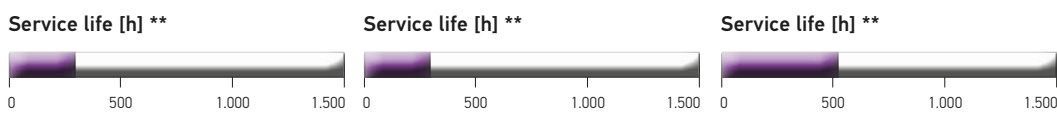

Available in ***:		Available in ***:		Available in ***:	
H1, H3, H4, H7, H8, H9, H11		H4, H7		H1, H3, H4, H7	
H1	8GH 002 089-141	H1	-	H1	8GH 002 089-501
H3	8GH 002 090-371	H3	-	H3	8GH 002-090-481
H4	8GJ 002 525-361	H4	8GJ 002 525-981	H4	8GJ 002-525-341
H7	8GH 007 157-181	H7	8GJ 007 157-551	H7	8GH 007-157-481
H8	8GH 008 356-181	H8	-	H8	-
H9	8GH 008 357-181	H9	-	H9	-
H10	-	H10	-	H10	-
H11	8GH 008 358-181	H11	-	H11	-
H13	-	H13	-	H13	-
H15	-	H15	-	H15	-
H16	-	H16	-	H16	-