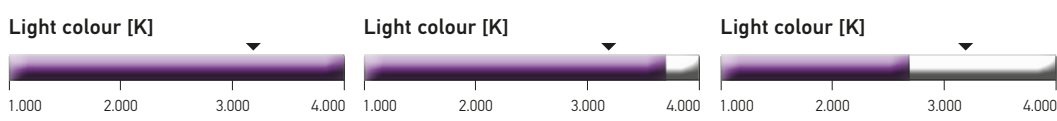

Available in ***:		Available in ***:		Available in ***:	
H1, H3, H4, H7, H8, H9, H11		H4, H7		H1, H3, H4, H7	
H1	8GH 002 089-141	H1	-	H1	8GH 002 089-501
H3	8GH 002 090-371	H3	-	H3	8GH 002-090-481
H4	8GJ 002 525-361	H4	8GJ 002 525-981	H4	8GJ 002-525-341
H7	8GH 007 157-181	H7	8GJ 007 157-551	H7	8GH 007-157-481
H8	8GH 008 356-181	H8	-	H8	-
H9	8GH 008 357-181	H9	-	H9	-
H10	-	H10	-	H10	-
H11	8GH 008 358-181	H11	-	H11	-
H13	-	H13	-	H13	-
H15	-	H15	-	H15	-
H16	-	H16	-	H16	-