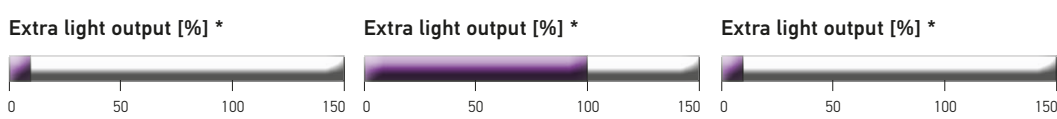

Available in ***:		Available in ***:		Available in ***:	
H1, H3, H4, H7, H8, H9, H11		H4, H7		H1, H3, H4, H7	
H1	8GH 002 089-141	H1	-	H1	8GH 002 089-501
H3	8GH 002 090-371	H3	-	H3	8GH 002-090-481
H4	8GJ 002 525-361	H4	8GJ 002 525-981	H4	8GJ 002-525-341
H7	8GH 007 157-181	H7	8GJ 007 157-551	H7	8GH 007-157-481
H8	8GH 008 356-181	H8	-	H8	-
H9	8GH 008 357-181	H9	-	H9	-
H10	-	H10	-	H10	-
H11	8GH 008 358-181	H11	-	H11	-
H13	-	H13	-	H13	-
H15	-	H15	-	H15	-
H16	-	H16	-	H16	-