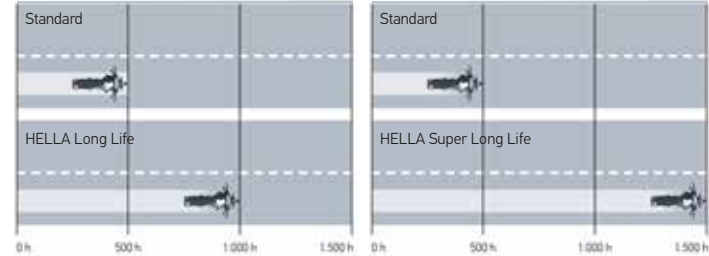

LIFETIME

Available in ***:		Available in ***:	
H1, H4, H7, H16		H4, H7	
H1	8GH 002 089-351	H1	-
H3	-	H3	-
H4	8GJ 002 525-481	H4	8GJ 002 525-891
H7	8GH 007 157-201	H7	8GH 007 157-451
H8	-	H8	-
H9	-	H9	-
H10	-	H10	-
H11	-	H11	-
H13	-	H13	-
H15	-	H15	-
H16	8GH 186 996-001	H16	-