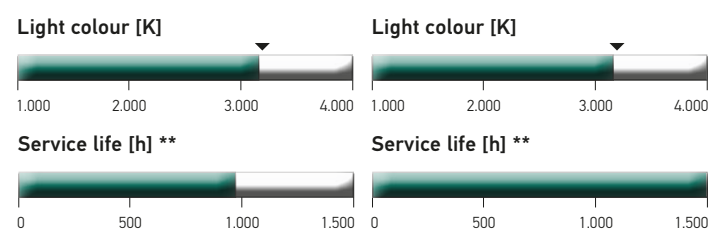

LIFETIME

Available in ***:		Available in ***:	
H1, H4, H7, H16		H4, H7	
H1	8GH 002 089-351	H1	-
H3	-	H3	-
H4	8GJ 002 525-481	H4	8GJ 002 525-891
H7	8GH 007 157-201	H7	8GH 007 157-451
H8	-	H8	-
H9	-	H9	-
H10	-	H10	-
H11	-	H11	-
H13	-	H13	-
H15	-	H15	-
H16	8GH 186 996-001	H16	-