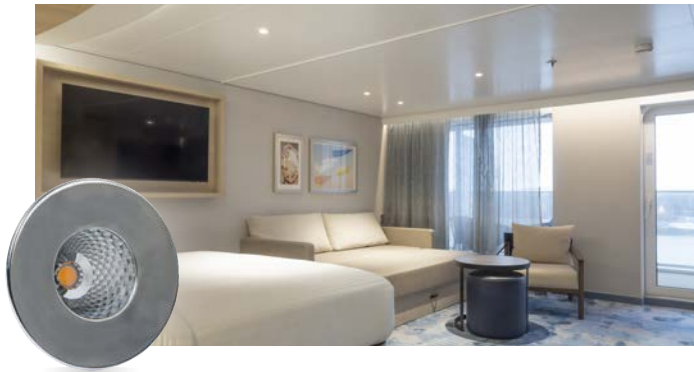

Fixed / Tilt & Twist / Fixed B0 / Tilt & Twist B0

Used in public areas and cabins and suites

Reference: Carnival Cruises – Jubilee

500 lm LIGHT OUTPUT	800 lm LIGHT OUTPUT	6 W POWER CONSUMPTION	11 W POWER CONSUMPTION	1-10 DIM	83 mm CUTOUT
IP23 PROTECTION CLASS	90 CRI				

S82

Pinhole

Used in suites and restaurants

Reference: Royal Caribbean – Oasis series

700 lm LIGHT OUTPUT	11 W POWER CONSUMPTION	1-10 DIM	86 mm CUTOUT	IP23 PROTECTION CLASS	90 CRI
-------------------------------	----------------------------------	--------------------	------------------------	---------------------------------	------------------

S82

Used in in wet-areas and restrooms

Reference: Royal Caribbean Group – Oasis series

800 lm LIGHT OUTPUT	11 W POWER CONSUMPTION	1-10 DIM	83 mm CUTOUT	IP55 PROTECTION CLASS	90 CRI
-------------------------------	----------------------------------	--------------------	------------------------	---------------------------------	------------------

S102¹⁾ / S104²⁾ / S105³⁾

Adjustable suite

Used in public areas

Reference: TUI Cruises – Mein Schiff series

700 lm LIGHT OUTPUT	1150 lm LIGHT OUTPUT	1800 lm LIGHT OUTPUT	11 W POWER CONSUMPTION	15 W POWER CONSUMPTION	20 W POWER CONSUMPTION
1-10 V DIM	108 mm CUTOUT	IP 23 PROTECTION CLASS	ELEVATOR FIXING	2700 K 3000 K 4000 K COLOUR TEMP	90 CRI