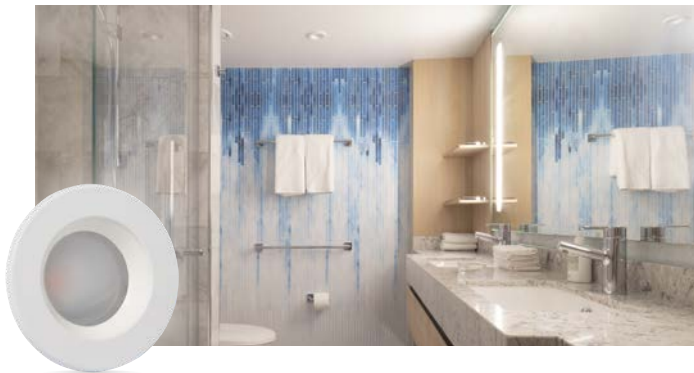

S82

Used in in wet-areas and restrooms

Reference: Royal Caribbean Group – Oasis series

800 lm LIGHT OUTPUT	11 W POWER CONSUMPTION	1-10 DIM	83 mm CUTOUT	IP55 PROTECTION CLASS	90 CRI