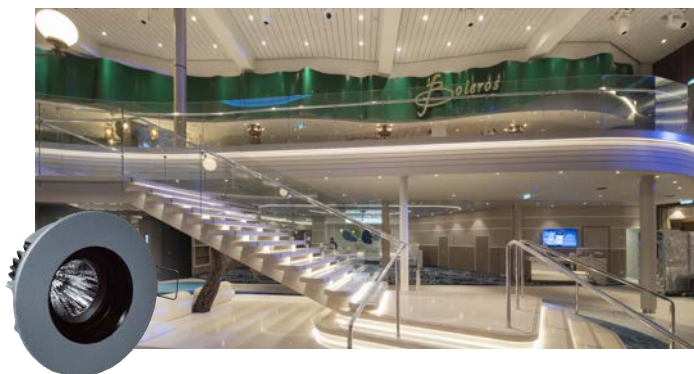

M82

Used in main dining restaurant

Reference: Royal Caribbean Group – ICON series

700 lm LIGHT OUTPUT	11 W POWER CONSUMPTION	1-10 DIM	86 mm CUTOUT	IP23 PROTECTION CLASS	90 CRI