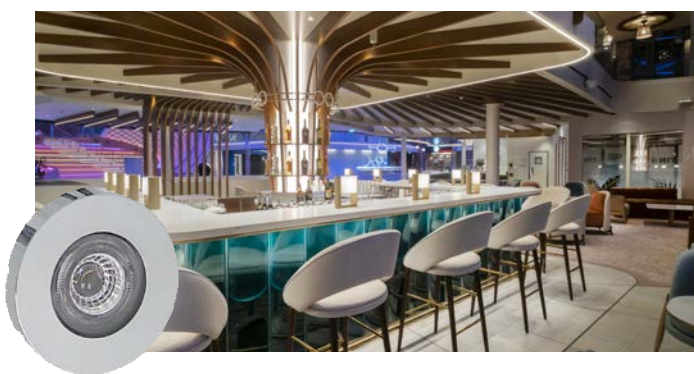

S82

Pinhole

Used in suites and restaurants

Reference: Royal Caribbean – Oasis series

700 lm LIGHT OUTPUT	11 W POWER CONSUMPTION	1-10 DIM	86 mm CUTOUT	IP23 PROTECTION CLASS	90 CRI
-------------------------------	----------------------------------	--------------------	------------------------	---------------------------------	------------------

S82

Used in in wet-areas and restrooms

Reference: Royal Caribbean Group – Oasis series

800 lm LIGHT OUTPUT	11 W POWER CONSUMPTION	1-10 DIM	83 mm CUTOUT	IP55 PROTECTION CLASS	90 CRI
-------------------------------	----------------------------------	--------------------	------------------------	---------------------------------	------------------

M82

Used in main dining restaurant

Reference: Royal Caribbean Group – ICON series

700 lm LIGHT OUTPUT	11 W POWER CONSUMPTION	1-10 DIM	86 mm CUTOUT	IP23 PROTECTION CLASS	90 CRI
-------------------------------	----------------------------------	--------------------	------------------------	---------------------------------	------------------