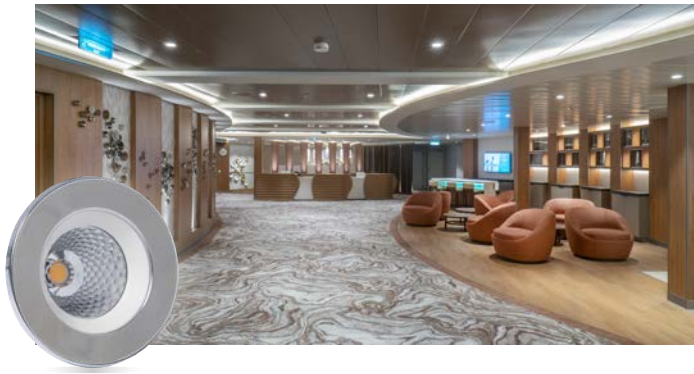

S80¹⁾ / S82²⁾

Fixed / Tilt & Twist / Fixed B0 / Tilt & Twist B0

Used in public areas and cabins and suites

Reference: Carnival Cruises – Jubilee

500 lm LIGHT OUTPUT	800 lm LIGHT OUTPUT	6 W POWER CONSUMPTION	11 W POWER CONSUMPTION	1-10 DIM	83 mm CUTOUT
IP23 PROTECTION CLASS	90 CRI