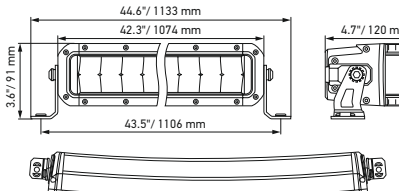

Black Magic 50" Slim Curved Lightbar

Black Magic 21,5" Double Row Curved Lightbar

Black Magic 30" Double Row Curved Lightbar

Black Magic 40" Double Row Curved Lightbar

Black Magic 50" Double Row Curved Lightbar