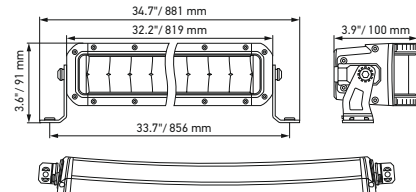

Black Magic 30" Double Row Curved Lightbar