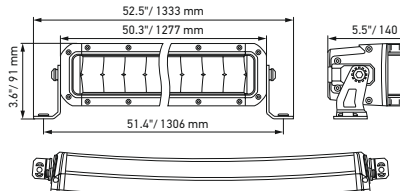

Black Magic 50" Slim Curved Lightbar

Black Magic 21,5" Double Row Curved Lightbar

Black Magic 30" Double Row Curved Lightbar

Black Magic 40" Double Row Curved Lightbar

Black Magic 50" Double Row Curved Lightbar