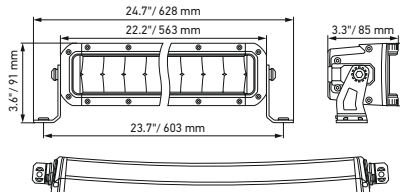

Black Magic 21,5" Double Row Curved Lightbar