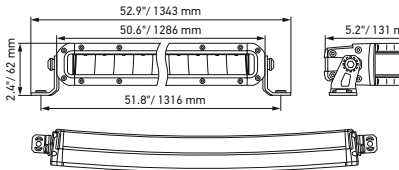

Black Magic 50" Slim Curved Lightbar