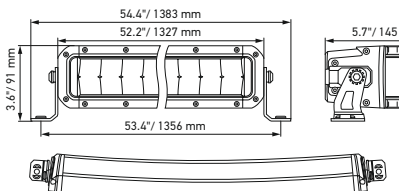

Black Magic 52" Double Row Curved Lightbar