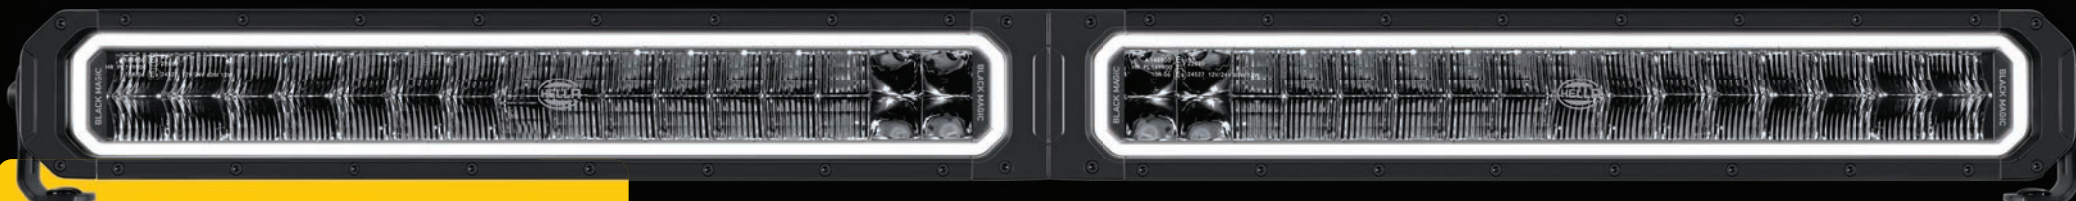

1FJ 358 550-401

BUILT TO SURVIVE IT ALL

From the frozen Arctic to desert heat, Black Magic Tough Pro lightbars are built for endurance.

Each housing is electrophoretically coated for superior corrosion resistance and features an advanced sealing system to prevent water ingress. Certified to IP68 and IP69K, they withstand dust, water and high-pressure cleaning without compromise.

SEEING DOUBLE

The Black Magic Tough Pro lineup includes both single and twin lightbar designs with slim and dual light modules. Each variant is built around a reinforced anti-corrosion housing with a tested sealing system to prevent water ingress, and both achieve IP68 / IP69K protection with an operating temperature range from -30°C to +65°C.

1FG 358 550-201

1FG 358 550-031

1FJ 358 550-401

1FJ 358 550-431

THE RANGE

27 NEW MODELS ACROSS THE TOUGH PRO RANGE

Black Magic Tough Pro Series

Single and Double versions from 9" to 39", featuring High Boost, Warning Flasher, Heated Lens, and optional white bezel.

Black Magic Tough Pro Twin Series

Single and Double Twin models from 18" to 44", with dual light modules in one housing and white/amber position light options.

Black Magic Tough Pro Rear Series

Rear-facing models from 11" to 22", with red/amber position light, Warning Flasher, and Heated Lens options.