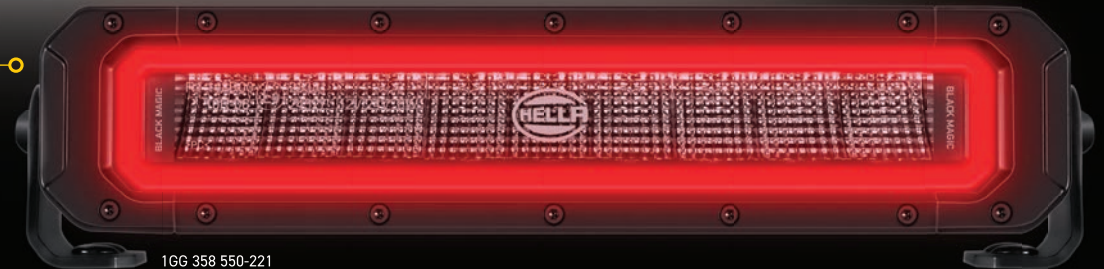

1FJ 358 550-401

BUILT TO SURVIVE IT ALL

From the frozen Arctic to desert heat, Black Magic Tough Pro lightbars are built for endurance.

Each housing is electrophoretically coated for superior corrosion resistance and features an advanced sealing system to prevent water ingress. Certified to IP68 and IP69K, they withstand dust, water and high-pressure cleaning without compromise.

1FJ 358 550-301

DYNAMIC POSITION LIGHT & SIGNATURE EFFECT

Each Tough Pro lightbar features a two-colour position light – white/amber or red/amber – with fully configurable lighting sequences.

The innovative Welcome and Goodbye function adds a moving light signature.

1GG 358 550-221

PRODUCT FEATURES AT A GLANCE

- White/amber or red/amber position lights with configurable modes
- Welcome & Goodbye moving light signature
- High Boost mode for maximum performance up to 12,942 lm
- Up to 10 synchronisable flash functions
- Automatic heated lens on select models
- Reinforced anti-corrosion housing with electrophoretic coating
- Improved sealing system for maximum water resistance
- Single and double-row designs for all applications

SEEING DOUBLE

The Black Magic Tough Pro lineup includes both single and twin lightbar designs with slim and dual light modules. Each variant is built around a reinforced anti-corrosion housing with a tested sealing system to prevent water ingress, and both achieve IP68 / IP69K protection with an operating temperature range from -30°C to +65°C.