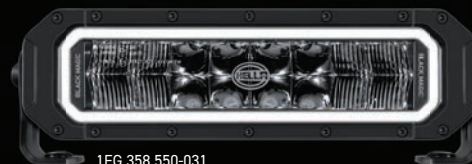

SEEING DOUBLE

The Black Magic Tough Pro lineup includes both single and twin lightbar designs with slim and dual light modules. Each variant is built around a reinforced anti-corrosion housing with a tested sealing system to prevent water ingress, and both achieve IP68 / IP69K protection with an operating temperature range from -30°C to +65°C.

THE RANGE

27 NEW MODELS ACROSS THE TOUGH PRO RANGE

Black Magic Tough Pro Series

Single and Double versions from 9" to 39", featuring High Boost, Warning Flasher, Heated Lens, and optional white bezel.

Black Magic Tough Pro Twin Series

Single and Double Twin models from 18" to 44", with dual light modules in one housing and white/amber position light options.

Black Magic Tough Pro Rear Series

Rear-facing models from 11" to 22", with red/amber position light, Warning Flasher, and Heated Lens options.

CONTAINS:

1 x lightbar with 2,000 mm cable, multiple mounting options (side and rear) with heavy-duty 4 mm brackets. Each lightbar is supplied with a matched wiring harness compatible with the Black Magic Control Box System, giving your customers full flexibility for setup and configuration.

Black Magic Tough Pro Series with High Boost feature *