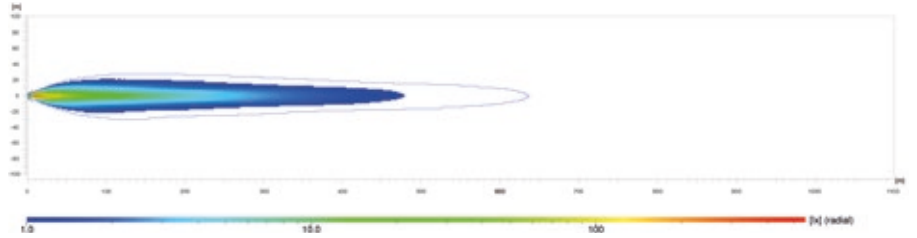

LIGHT DISTRIBUTION

DOUBLE ROW LIGHTBAR BLACK MAGIC TOUGH PRO

The light distribution patterns each show 2 lamps in operation. Scale to 1,100 m.

9" Double Row Lightbar Black Magic Tough Pro | 1FE 358 550-001/-011/-021

Reference number 25 | ECE + high-boost mode | spotlight