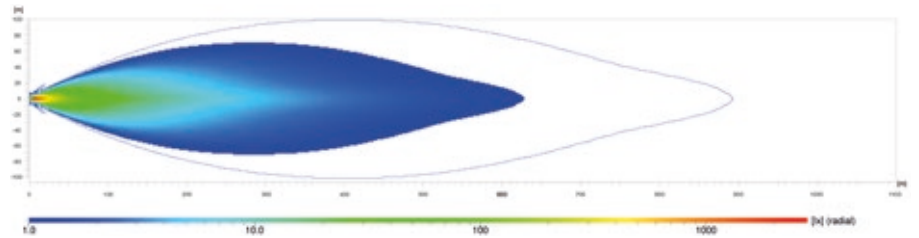

Reference number 45 | ECE + high-boost mode | spotlight

LIGHT DISTRIBUTION

DOUBLE ROW LIGHTBAR BLACK MAGIC TOUGH PRO

The light distribution patterns each show 2 lamps in operation. Scale to 1,100 m.

39" Double Row Lightbar Black Magic Tough Pro | 1FJ 358 550-131 / -141
 Reference number 50 | ECE + high-boost mode | spotlight