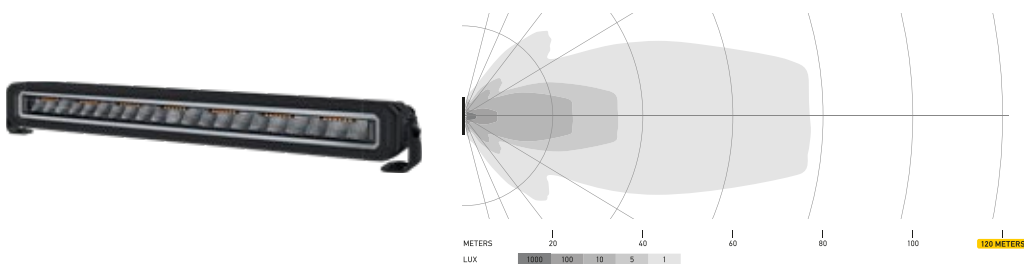

22" Single Row Lightbar Black Magic Tough Pro | 1GJ 358 550-231

Floodlight