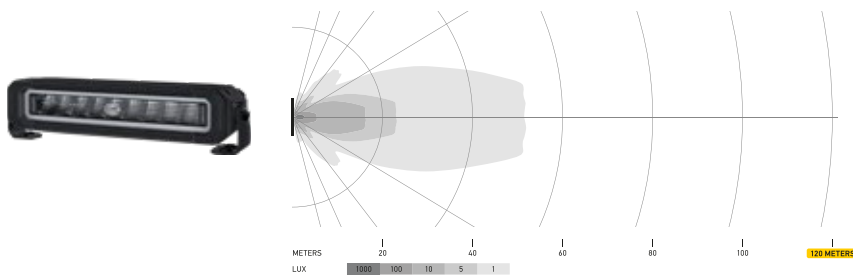

11" Single Row Lightbar Black Magic Tough Pro | 1GG 358 550-221

Floodlight