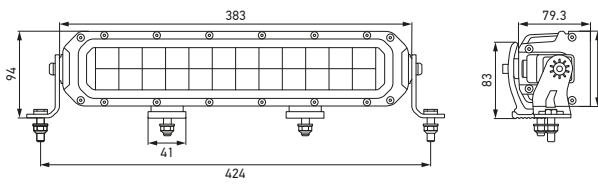

TECHNICAL DETAILS

DOUBLE ROW LIGHTBAR BLACK MAGIC TOUGH PRO

Dimensional sketch

9" Double Row Lightbar Black Magic Tough Pro

11" Double Row Lightbar Black Magic Tough Pro

15" Double Row Lightbar Black Magic Tough Pro