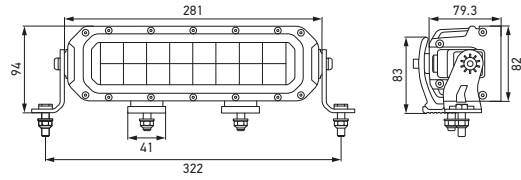

TECHNICAL DETAILS

DOUBLE ROW LIGHTBAR BLACK MAGIC TOUGH PRO

Dimensional sketch

9" Double Row Lightbar Black Magic Tough Pro

11" Double Row Lightbar Black Magic Tough Pro

15" Double Row Lightbar Black Magic Tough Pro