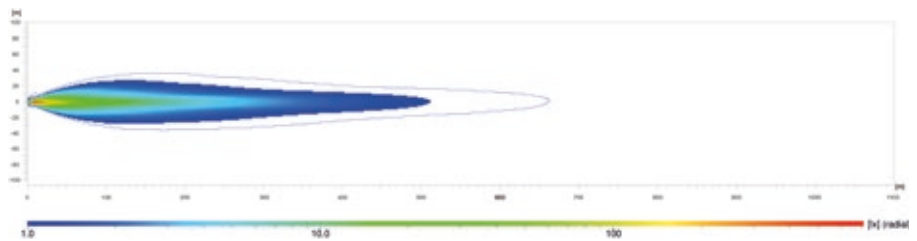

11" Double Row Lightbar Black Magic Tough Pro | 1FG 358 550-031/-041

Reference number 30 | ECE + high-boost mode | spotlight