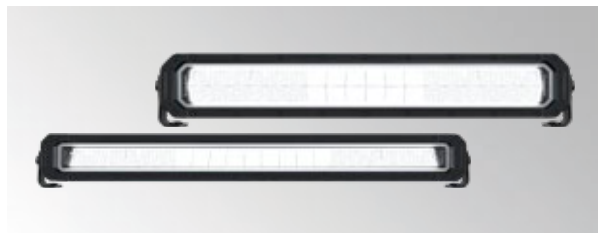

Available in 9" – 39" length and also in the Single or Double Row version.

Various shapes such as a striking "O", a powerful "U" or a dynamic, inverted "U" blend in to suit each individual style. The visible light design on the outer frame of the light bar ensures an unmistakable presence on any road or terrain.

* White housing

APPLICATION EXAMPLES

LIGHT FUNCTIONS

For road traffic (ECE R149, ECE R148 and ECE R65)

High beam headlamp with spotlight

Position light (white)

Warning flash function

Off-road only

Floodlight

High-boost mode

Position light (amber)

Position light (red)

Experience the light functions of all kinds of different product variants direct in the functions video.

11" Single Row Lightbar Black Magic Tough Pro