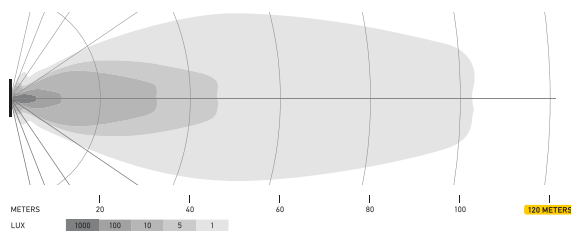

15" Double Row Lightbar Black Magic Tough Pro | 1GJ 358 550-321
Floodlight