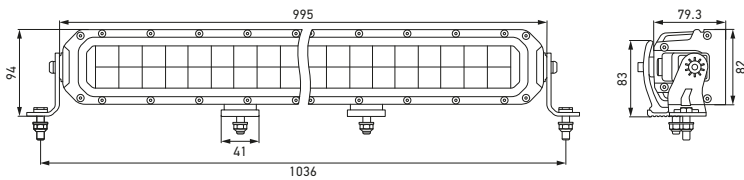

With rear and side fastening bracket