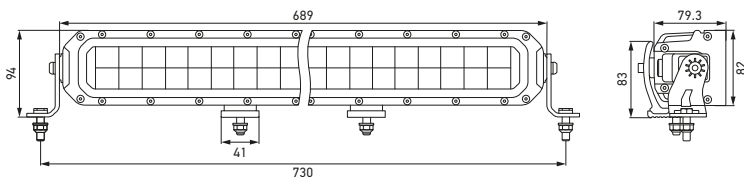

39" Double Row Lightbar Black Magic Tough Pro