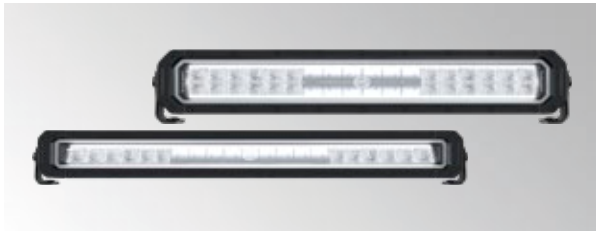

LIGHT FUNCTIONS

For road traffic (ECE R149, ECE R148 and ECE R65)

High beam headlamp with spotlight