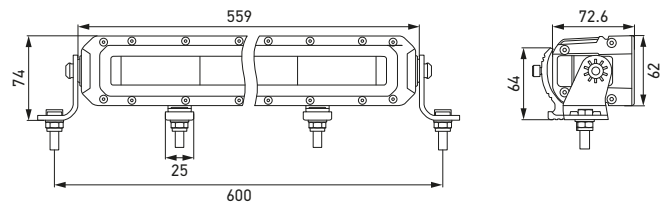

*White versions

TECHNICAL DETAILS

SINGLE ROW LIGHT BAR BLACK MAGIC TOUGH PRO

Technical data

Version	11" Single Row Lightbar Black Magic Tough Pro	22" Single Row Lightbar Black Magic Tough Pro
Part number	1FG 358 550-201 ^[1] 1GG 358 550-221 ^[2]	1FJ 358 550-211 ^[3] 1GJ 358 550-231 ^[4]
Operating voltage range	Multi-voltage (10 – 30 V)	
Rated voltage	12 V and 24 V	
Power consumption	42 W	96 W ^[3] 106 W ^[4]
Light output (effective)	High beam headlamp (spotlight)	
ECE mode:	1,031 lm ^[1]	3,883 lm ^[3]
High-boost mode:	1,920 lm ^[1]	2,200 lm ^[3]
Light output (effective)	Floodlight (off-road)	
	1,651 lm	6,000 lm
Ref. no.	20 ^[1]	37.5 ^[3]
Light function	High beam headlamp ^[1,3] (spotlight) or floodlight ^[2,4] (off-road), position light (white and amber or red), high-boost mode ^[1,3] , welcome and goodbye light	
Number of LEDs	57	117 ^[3] 159 ^[4]
Colour temperature	5,700 K	
Material	Housing: aluminium with electrophoresis coating	
Weight	1,950 g	3,050 g
Ambient temperature	- 30 °C to + 65 °C	
Storage temperature	- 40 °C to + 85 °C	
Protection class	IP 68, IP 69K	
Position light	White and amber ^[1] Red and amber ^[2]	White and amber ^[3] Red and amber ^[4]
Approved	ECE R10, Position light white and red ECE R148, High beam: ECE R149, Warning flash function: ECE R65	
EMC	Warning flash function ^[4] ; CISPR 25 Class 3	
Mounting	Side and rear mounting brackets	
Connection	ATP connector with 1,500 mm cable, plus optional 500 mm cable with open ends	

Dimensional sketch

11" Single Row Lightbar Black Magic Tough Pro

22" Single Row Lightbar Black Magic Tough Pro

With rear and side fastening bracket

LIGHT DISTRIBUTION

SINGLE ROW LIGHTBAR BLACK MAGIC TOUGH PRO