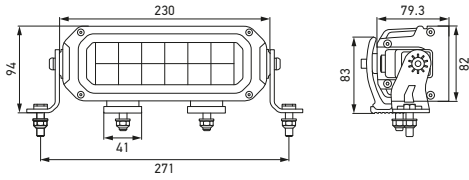

15" Double Row Lightbar Black Magic Tough Pro

TECHNICAL DETAILS

DOUBLE ROW LIGHTBAR BLACK MAGIC TOUGH PRO

Dimensional sketch

9" Double Row Lightbar Black Magic Tough Pro