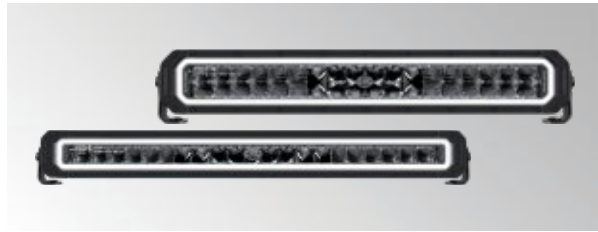

* White housing

APPLICATION EXAMPLES

LIGHT FUNCTIONS

For road traffic (ECE R149, ECE R148 and ECE R65)

High beam headlamp with spotlight

Position light (white)

Warning flash function

Off-road only

Floodlight

High-boost mode

Position light (amber)

Position light (red)

Experience the light functions of all kinds of different product variants direct in the functions video.

11" Single Row Lightbar Black Magic Tough Pro