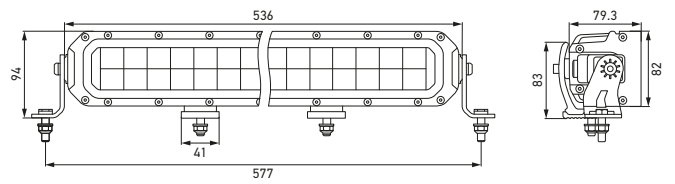

TECHNICAL DETAILS

DOUBLE ROW LIGHTBAR BLACK MAGIC TOUGH PRO

Dimensional sketch