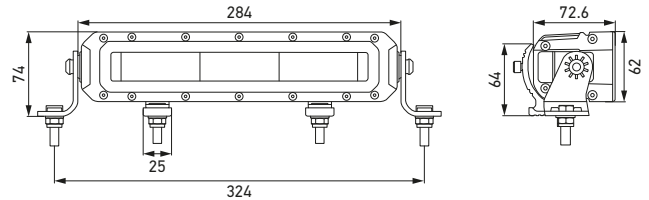

*White versions

TECHNICAL DETAILS

SINGLE ROW LIGHT BAR BLACK MAGIC TOUGH PRO

Technical data

Version	11" Single Row Lightbar Black Magic Tough Pro	22" Single Row Lightbar Black Magic Tough Pro
Part number	1FG 358 550-201 ^[1] 1GG 358 550-221 ^[2]	1FJ 358 550-211 ^[3] 1GJ 358 550-231 ^[4]
Operating voltage range	Multi-voltage (10 – 30 V)	
Rated voltage	12 V and 24 V	
Power consumption	42 W	96 W ^[3] 106 W ^[4]
Light output (effective)	High beam headlamp (spotlight)	
ECE mode:	1,031 lm ^[1]	3,883 lm ^[3]
High-boost mode:	1,920 lm ^[1]	2,200 lm ^[3]
Light output (effective)	Floodlight (off-road)	
	1,651 lm	6,000 lm
Ref. no.	20 ^[1]	37.5 ^[3]
Light function	High beam headlamp ^[1,3] (spotlight) or floodlight ^[2,4] (off-road), position light (white and amber or red), high-boost mode ^[1,3] , welcome and goodbye light	
Number of LEDs	57	117 ^[3] 159 ^[4]
Colour temperature	5,700 K	
Material	Housing: aluminium with electrophoresis coating	
Weight	1,950 g	3,050 g
Ambient temperature	- 30 °C to + 65 °C	
Storage temperature	- 40 °C to + 85 °C	
Protection class	IP 68, IP 69K	
Position light	White and amber ^[1] Red and amber ^[2]	White and amber ^[3] Red and amber ^[4]
Approved	ECE R10, Position light white and red ECE R148, High beam: ECE R149, Warning flash function: ECE R65	
EMC	Warning flash function ^[4] ; CISPR 25 Class 3	
Mounting	Side and rear mounting brackets	
Connection	ATP connector with 1,500 mm cable, plus optional 500 mm cable with open ends	

Dimensional sketch

11" Single Row Lightbar Black Magic Tough Pro

22" Single Row Lightbar Black Magic Tough Pro

With rear and side fastening bracket

LIGHT DISTRIBUTION

SINGLE ROW LIGHTBAR BLACK MAGIC TOUGH PRO