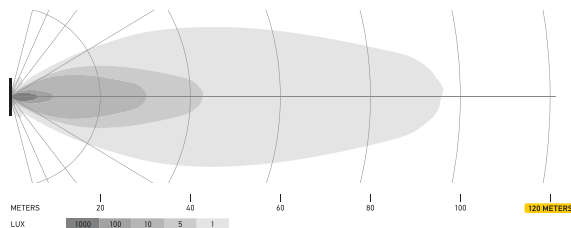

ONLY OFF-ROAD

The light distribution patterns show 1 lamp in operation. Scale to 120 m.

11" Double Row Lightbar Black Magic Tough Pro | 1GG 358 550-151
Floodlight