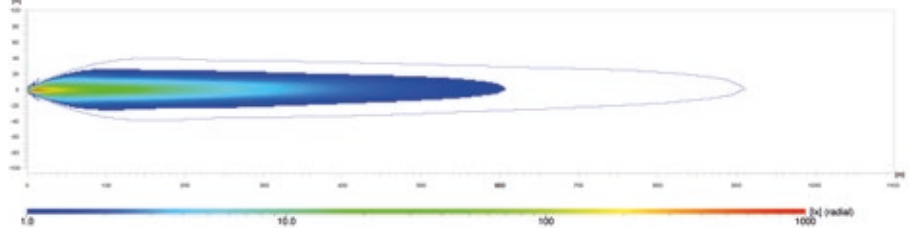

15" Double Row Lightbar Black Magic Tough Pro | 1FJ 358 550-051/-061/-071/-301

Reference number 40 | ECE + high-boost mode | spotlight