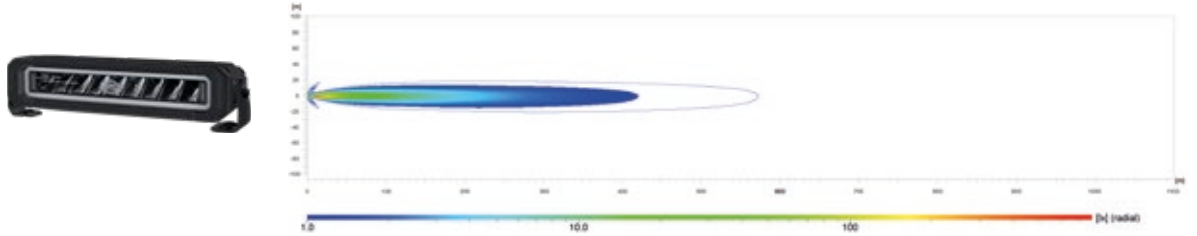

Dimensional sketch

11" Single Row Lightbar Black Magic Tough Pro

22" Single Row Lightbar Black Magic Tough Pro

With rear and side fastening bracket

LIGHT DISTRIBUTION

SINGLE ROW LIGHTBAR BLACK MAGIC TOUGH PRO

The light distribution patterns each show 2 lamps in operation. Scale: to 1,100 m.

11" Single Row Lightbar Black Magic Tough Pro | 1FG 358 550-201

Reference number 20 | ECE + high-boost mode | spotlight