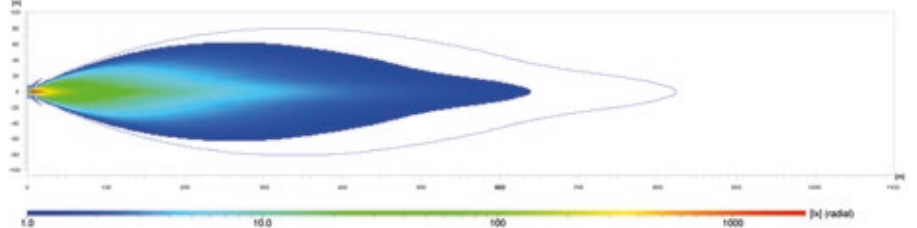

Reference number 45 | ECE + high-boost mode | spotlight

LIGHT DISTRIBUTION

DOUBLE ROW LIGHTBAR BLACK MAGIC TOUGH PRO

The light distribution patterns each show 2 lamps in operation. Scale to 1,100 m.

39" Double Row Lightbar Black Magic Tough Pro | 1FJ 358 550-131 / -141
 Reference number 50 | ECE + high-boost mode | spotlight