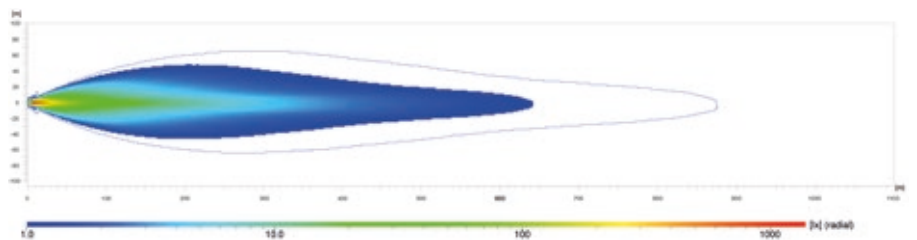

21" Double Row Lightbar Black Magic Tough Pro | 1FJ 358 550-081/-091/-101/-311

Reference number 45 | ECE + high-boost mode | spotlight