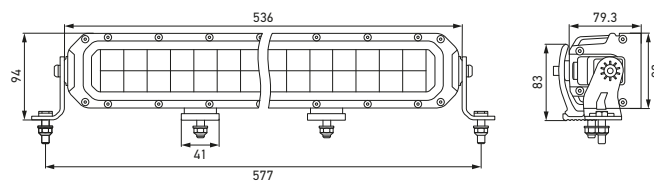

21" Double Row Lightbar Black Magic Tough Pro