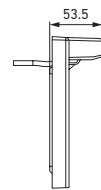

## Technical data

Operating voltage	Single-voltage (18 – 32 V)
Rated voltage	24 V
Current consumption	max. 36 mA (28 V)
Power consumption	max. 2 W
Light function	Licence plate light
Light source	4 LEDs
Material	PMMA / PC / PP
Temperature range	-40 °C to +60 °C
Protection class	IP 5KX, IP X9K
Type approval	ECE-R148, ADR / GGV5
EMC protection	ECE R10, CISPR 25 Class 3
Specification	HELLA Standard HN67101 Class 5.1 24 V trailer
Mounting	Screw fastening (screws not included in scope of delivery)
Connection	2-pin AMP SUPERSEAL, 1,500 mm cable

## Dimensional sketch

Front view

View from below

Side view