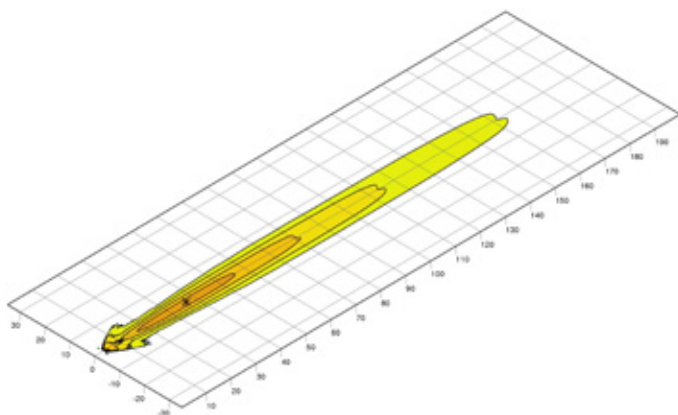

ILLUMINATION

Extra long-range illumination