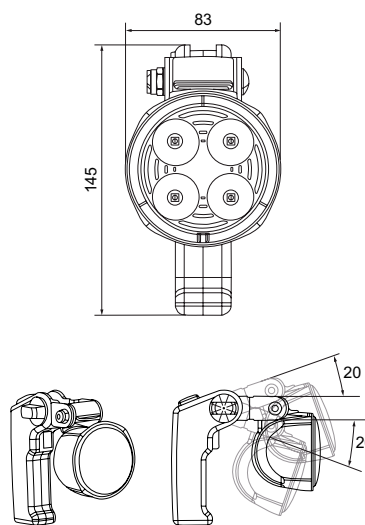

TECHNICAL DETAILS

Technical Data

Operating voltage / Rated voltage	9 - 33 V
Light source type	4 high-performance LEDs
Power consumption	13 W
Light output	800 lm
Colour temperature	6,500 °Kelvin
Protection class	IP 6K9K and IP X7
Type approval	Ⓔ, ECE-R10
Housing	Aluminium die cast
Light exit area	Ø 70 mm
Part number	1H0 996 376-491

Dimensional sketch

Practical handle for flexible use

The searchlight is fitted with a practical handle. It can be used flexibly. A switch is situated at the top of the handle for continuous operation and a button at the front for short-time working. The product is supplied with a 3-point screw clip.