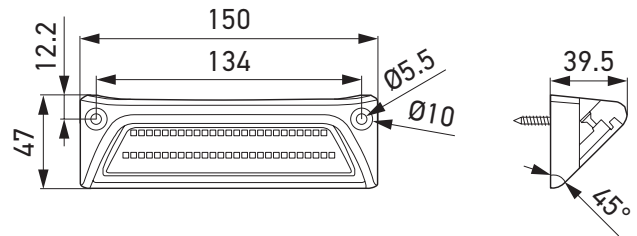

# TECHNICAL DETAILS

Technical data	
Rated voltage	Multi-voltage
Operating voltage	12 / 24 V
Current consumption	1.6 A (12 V) / 0.8 A (24 V)
Power consumption	max. 20 W
Light output	2,000 lm
Light function	Extra wide illumination
Light source	LED
Colour temperature	6,000 K
Material	Housing: aluminium die cast
Weight	Net weight 245 g
Temperature range	-40 °C to +60 °C
Protection class	IP 68, IP 6K9K
EMC protection	ECE-R10
Mounting	Flat surface mounting on the vehicle (including screws and rubber gaskets)
Connection	Cable length: 500 mm, cable ends open

## Dimensional sketch