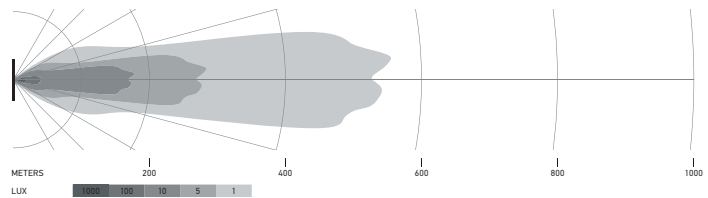

Black Magic 50" Double Row Curved Lightbar

1GJ 358 197-631