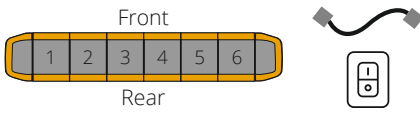

Modular Lightbar

In addition to its long-range warning function, the modular roof bar offers further additional functions by means of a flashing amber signal and impresses with its modern and flat design, its low height of only 52 mm and its three control variants.

Program overview

Part number	Number of centre modules	Homologation	Length in cm	Mounting	Connectivity Roof bar	Control unit	Alley Lights	
2RL 014 567-071	2	ECE	60.9	Bolted or with brackets	 Wired	 On/off switch		
2RL 014 567-011	5		106.7			 		No
2RL 014 567-061					 Wireless	 		
2RL 014 607-011	6		121.9			 	Yes	
2RL 014 567-081					7	137.1	 On/off switch	No
2RL 014 567-021	 		Yes					
2RL 014 607-051			8		152.4	 On/off switch		
2RL 014 567-091	 Wireless					 		No
2RL 014 567-101			10		182.8	 Wired	 On/off switch	
2RL 014 567-111	 							
2RL 014 567-121							 On/off switch	

Overview of the centre modules

2 centre modules | length 60.9 cm

2RL 014 567-071

5 centre modules | length 106.7 cm

2RL 014 567-011

2RL 014 567-061

6 centre modules | length 121.9 cm

2RL 014 607-011

2RL 014 567-081

7 centre modules | length 137.1 cm

2RL 014 567-021

8 centre modules | length 152.4 cm

2RL 014 607-051

2RL 014 567-091

2RL 014 567-101

2RL 014 567-131