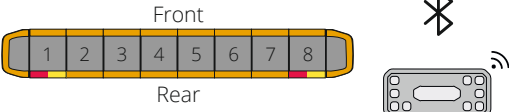

Modular Lightbar

In addition to its long-range warning function, the modular roof bar offers further additional functions by means of a flashing amber signal and impresses with its modern and flat design, its low height of only 52 mm and its three control variants.

2RL 014 567-081

7 centre modules | length 137.1 cm

2RL 014 567-021

8 centre modules | length 152.4 cm

2RL 014 607-051

2RL 014 567-091

2RL 014 567-101

2RL 014 567-131

10 centre modules | length 182.8 cm

2RL 014 567-111

2RL 014 567-121

Legend

- Black cover
- Tail-stop-direction indicator module
- Amber warning light
- "Take down" work light
- Alley Light

Spare Parts

Want to upgrade? The individual modules are also available as spare parts so that, if they get damaged, they can be swapped without having to replace the entire roof bar. Modules with customised lettering are also available on request.