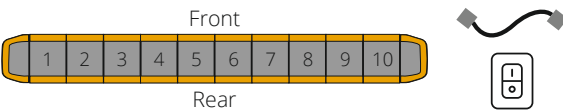

Modular Lightbar

In addition to its long-range warning function, the modular roof bar offers further additional functions by means of a flashing amber signal and impresses with its modern and flat design, its low height of only 52 mm and its three control variants.

Overview of the centre modules

2 centre modules | length 60.9 cm

2RL 014 567-071

5 centre modules | length 106.7 cm

2RL 014 567-011

2RL 014 567-061

6 centre modules | length 121.9 cm

2RL 014 607-011

2RL 014 567-081

7 centre modules | length 137.1 cm

2RL 014 567-021

8 centre modules | length 152.4 cm

2RL 014 607-051

2RL 014 567-091

2RL 014 567-101

2RL 014 567-131

10 centre modules | length 182.8 cm

2RL 014 567-111

2RL 014 567-121

Legend

- Black cover
- Tail-stop-direction indicator module
- Amber warning light
- "Take down" work light
- Alley Light

Spare Parts

Want to upgrade? The individual modules are also available as spare parts so that, if they get damaged, they can be swapped without having to replace the entire roof bar. Modules with customised lettering are also available on request.