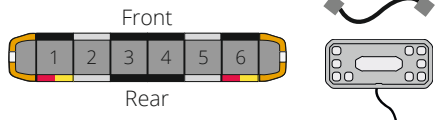

Modular Lightbar

In addition to its long-range warning function, the modular roof bar offers further additional functions by means of a flashing amber signal and impresses with its modern and flat design, its low height of only 52 mm and its three control variants.

Program overview

Part number	Number of centre modules	Homologation	Length in cm	Mounting	Connectivity Roof bar	Control unit	Alley Lights	
2RL 014 567-071	2	ECE	60.9	Bolted or with brackets	 Wired	 On/off switch		
2RL 014 567-011	5		106.7			 		No
2RL 014 567-061					 Wireless	 		
2RL 014 607-011	6		121.9			 	Yes	
2RL 014 567-081					7	137.1	 On/off switch	No
2RL 014 567-021	 		Yes					
2RL 014 607-051			8		152.4	 On/off switch		
2RL 014 567-091	 Wireless					 		No
2RL 014 567-101			10		182.8	 Wired	 On/off switch	
2RL 014 567-111	 							
2RL 014 567-121							 On/off switch	

Overview of the centre modules

2 centre modules | length 60.9 cm

2RL 014 567-071

5 centre modules | length 106.7 cm

2RL 014 567-011

2RL 014 567-061

6 centre modules | length 121.9 cm

2RL 014 607-011

2RL 014 567-081

7 centre modules | length 137.1 cm

2RL 014 567-021

8 centre modules | length 152.4 cm

2RL 014 607-051

2RL 014 567-091

2RL 014 567-101

2RL 014 567-131