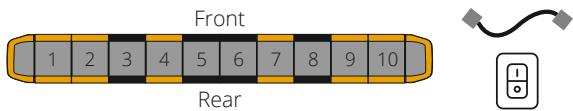

Modular Lightbar

In addition to its long-range warning function, the modular roof bar offers further additional functions by means of a flashing amber signal and impresses with its modern and flat design, its low height of only 52 mm and its three control variants.

Overview of the centre modules

2 centre modules | length 60.9 cm

2RL 014 567-071

5 centre modules | length 106.7 cm

2RL 014 567-011

2RL 014 567-061

6 centre modules | length 121.9 cm

2RL 014 607-011

2RL 014 567-081

7 centre modules | length 137.1 cm

2RL 014 567-021

8 centre modules | length 152.4 cm

2RL 014 607-051

2RL 014 567-091

2RL 014 567-101

2RL 014 567-131

10 centre modules | length 182.8 cm

2RL 014 567-111

2RL 014 567-121

Legend

- Black cover
- Tail-stop-direction indicator module
- Amber warning light
- "Take down" work light
- Alley Light

Spare Parts

Want to upgrade? The individual modules are also available as spare parts so that, if they get damaged, they can be swapped without having to replace the entire roof bar. Modules with customised lettering are also available on request.