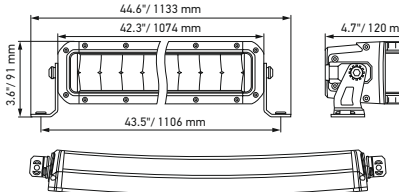

Black Magic 50" Slim Curved Lightbar

Black Magic 21,5" Double Row Curved Lightbar

Black Magic 30" Double Row Curved Lightbar

Black Magic 40" Double Row Curved Lightbar

Black Magic 50" Double Row Curved Lightbar