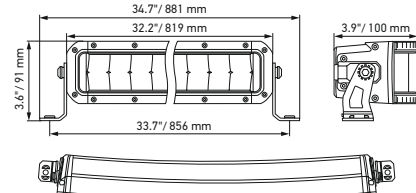

Black Magic 30" Double Row Curved Lightbar