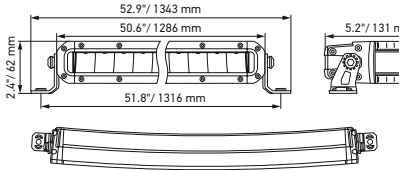

Black Magic 50" Slim Curved Lightbar