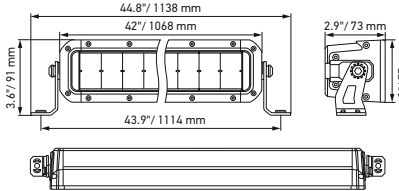

Black Magic 40" Double Row Lightbar