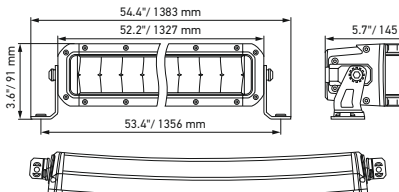

Black Magic 52" Double Row Curved Lightbar