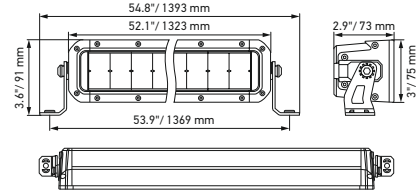

Black Magic 52" Double Row Lightbar