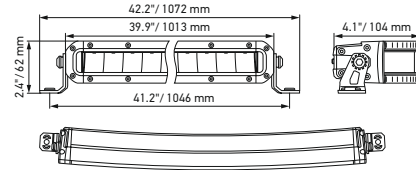

Black Magic 40" Double Row Lightbar

Black Magic 50" Double Row Lightbar

Black Magic 52" Double Row Lightbar

A

Black Magic 20" Slim Curved Lightbar

Black Magic 32" Slim Curved Lightbar

Black Magic 40" Slim Curved Lightbar