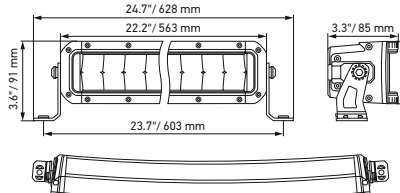

Black Magic 21,5" Double Row Curved Lightbar