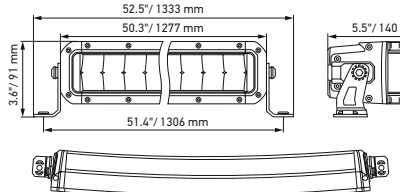

Black Magic 50" Slim Curved Lightbar

Black Magic 21,5" Double Row Curved Lightbar

Black Magic 30" Double Row Curved Lightbar

Black Magic 40" Double Row Curved Lightbar

Black Magic 50" Double Row Curved Lightbar