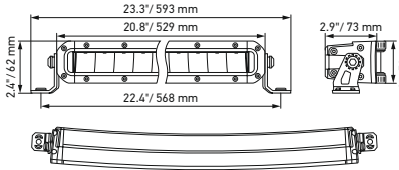

Black Magic 40" Double Row Lightbar

Black Magic 50" Double Row Lightbar

Black Magic 52" Double Row Lightbar

A

Black Magic 20" Slim Curved Lightbar

Black Magic 32" Slim Curved Lightbar

Black Magic 40" Slim Curved Lightbar