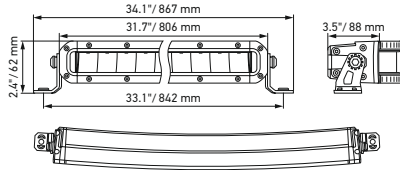

Black Magic 40" Double Row Lightbar

Black Magic 50" Double Row Lightbar

Black Magic 52" Double Row Lightbar

A

Black Magic 20" Slim Curved Lightbar

Black Magic 32" Slim Curved Lightbar

Black Magic 40" Slim Curved Lightbar