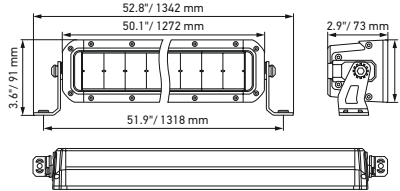

Black Magic 50" Double Row Lightbar