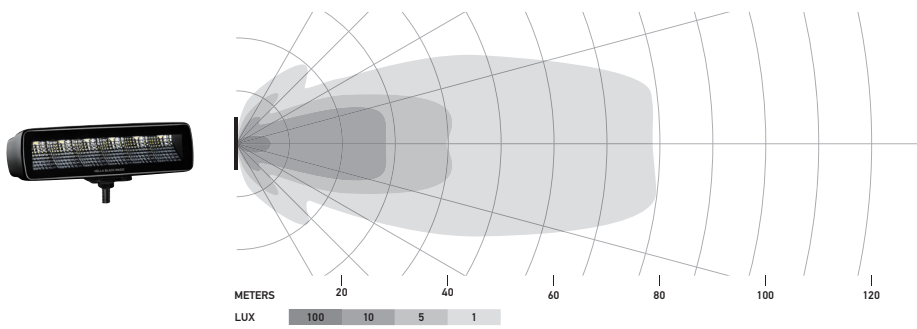

ILLUMINATION

The light distribution charts show the ranges of two lights.

Black Magic Mini Lightbar 6.2", Flood