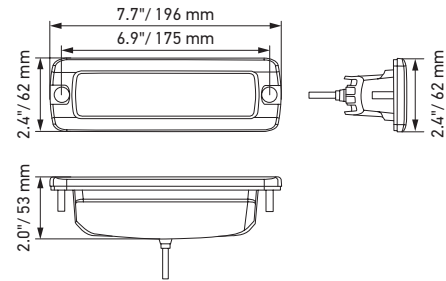

Flush mount version