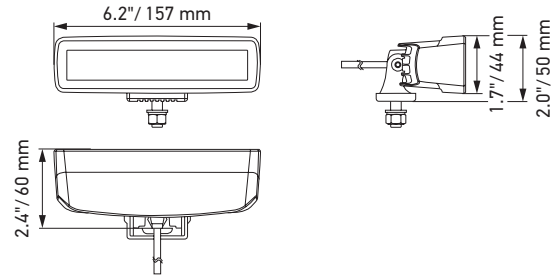

Technical drawing

Surface mount versions