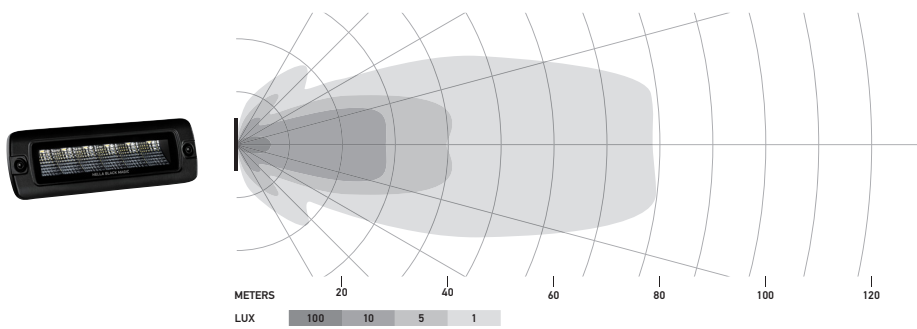

Black Magic Mini Lightbar 6.2" Flush Mount, Flood