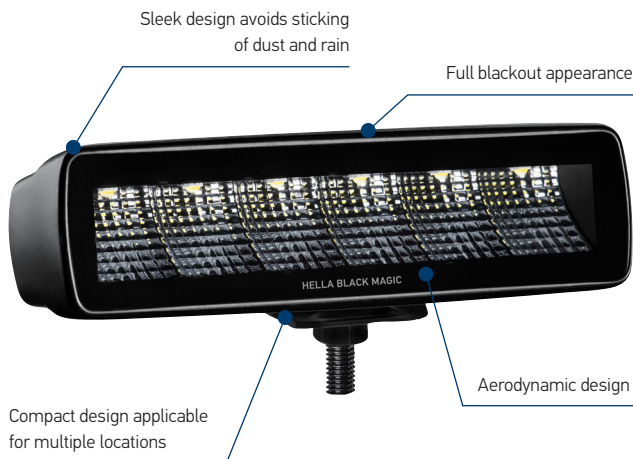

### Black Magic Mini Lightbars

- Offers some of the toughest dust / water protection on the market
- Full blackout appearance including mounting hardware
- Sleek design

## PRODUCT FEATURES

Distinguished by the full blackout appearance and sleek design that stands out from the crowd with unmatched light output. This product family scored the highest dust / waterproof rating and the edgeless design prevents dust deposits from settling along edges. The long included cable allows for easy vehicle mounting. The Mini Lightbar comes as a Flood or Spot light and can be upright or pendant mounted or integrated into the body work or bumper. This light bar is ready to brighten up your next adventure.

## Technical data

Rated voltage	Multi-voltage
Operating voltage	10–30 V
Current consumption	2.6 A (12 V) / 1.3 A (24 V)
Power consumption	30 W
Light function	Spot or Flood
Light source	LED
Colour temperature	5,700 Kelvin
Material	Aluminium, black stainless steel bracket
Weight	470 g (surface mount version) 505 g (flush mount version)
Protection class	IP 68, IP 69K
EMC protection	ECE-R10
Mounting	Upright / pendant or flush mounting
Connection	800 mm cable with open ends
Amount of LEDs	6
Light performance	1,600 lm
Application	For Offroad vehicles such as 4x4's, SUV's, Pick-ups, Buggy's, Quads, Trikes, Snow mobiles