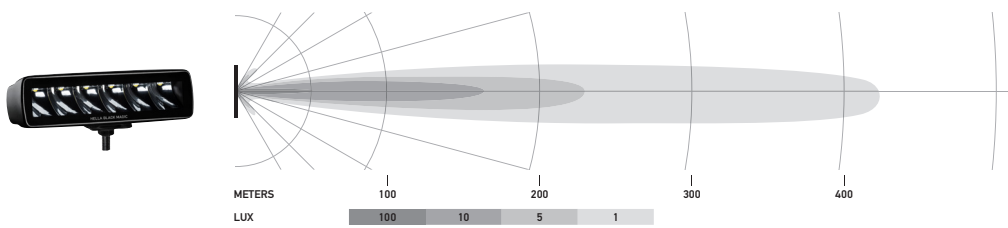

Black Magic Mini Lightbar 6.2", Spot