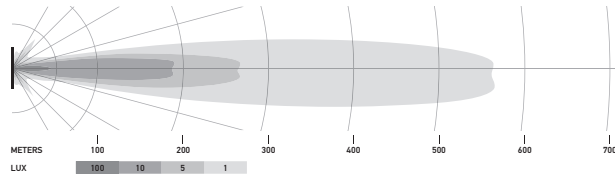

ILLUMINATION

The light distribution charts show the ranges of two lights.

APPLICATION EXAMPLES