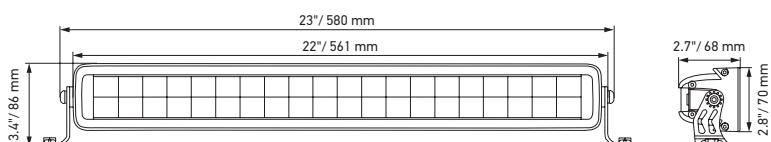

TECHNICAL DETAILS

Technical data

Version	LED Slim Lightbar				LED Double Lightbar
	20"	32"	40"	50"	21.5"
Rated voltage	Multi-voltage				
Operating voltage	10–30 V				
Current consumption	5.7–8 A (12 V) 2.8–3.9 A (24 V)	8.9–12.5 A (12 V) 4.2–6.1 A (24 V)	10.1–14.9 A (12 V) 4.9–7.8 A (24 V)	11.8–19.2 A (12 V) 5.6–10.1 A (24 V)	6.7–14.6 A (12 V) 3.5–7.2 A (24 V)
Power consumption	105 W	165 W	210 W	270 W	200 W
Light function	Spot (offroad only)				
Light source	LED				
Colour temperature	5,700 Kelvin				
Material	Aluminium, black stainless steel bracket				
Weight	1,400 g	1,780 g	2,400 g	3,000 g	2,420 g
Protection class	IP 68, IP 69K				
EMC protection	ECE-R10				
Mounting	Upright / pendant				
Connection	2,000 mm cable with open ends				
Amount of LEDs	21	33	42	54	40
Light performance (effective)	max. 6,000 lm	max. 9,000 lm	max. 12,000 lm	max. 15,000 lm	max. 11,000 lm
Application	For offroad vehicles such as 4x4's, SUV's, Pick-ups, Trucks, Buggy's, Quads				

Technical drawing

Black Magic Lightbar 20" (Slim)

Black Magic Lightbar 32" (Slim)

Black Magic Lightbar 40" (Slim)

Black Magic Lightbar 50" (Slim)

Black Magic Lightbar 21.5" (Double)

ILLUMINATION

The light distribution charts show the ranges of two lights.

Black Magic Lightbar 20", Slim

Black Magic Lightbar 32", Slim

Black Magic Lightbar 40", Slim

Black Magic Lightbar 50", Slim

Black Magic Lightbar 21.5", Double

APPLICATION EXAMPLES

Illumination shown in photo made by one: 1 x 40" Black Magic Slim Lightbar (Hood mount)
Illumination shown in photo made by one: 1 x 40" Black Magic Slim Lightbar (Hood mount) and 2 x Black Magic Cubes