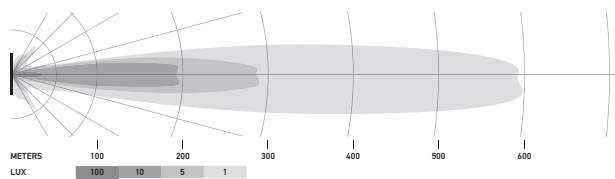

ILLUMINATION

The light distribution charts show the ranges of two lights.

APPLICATION EXAMPLES