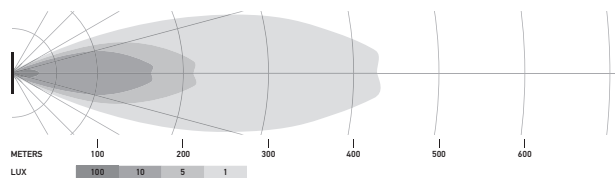

TECHNICAL DETAILS

Technical data

Version	LED Slim Lightbar				LED Double Lightbar
	20"	32"	40"	50"	21.5"
Rated voltage	Multi-voltage				
Operating voltage	10–30 V				
Current consumption	5.7–8 A (12 V) 2.8–3.9 A (24 V)	8.9–12.5 A (12 V) 4.2–6.1 A (24 V)	10.1–14.9 A (12 V) 4.9–7.8 A (24 V)	11.8–19.2 A (12 V) 5.6–10.1 A (24 V)	6.7–14.6 A (12 V) 3.5–7.2 A (24 V)
Power consumption	105 W	165 W	210 W	270 W	200 W
Light function	Spot (offroad only)				
Light source	LED				
Colour temperature	5,700 Kelvin				
Material	Aluminium, black stainless steel bracket				
Weight	1,400 g	1,780 g	2,400 g	3,000 g	2,420 g
Protection class	IP 68, IP 69K				
EMC protection	ECE-R10				
Mounting	Upright / pendant				
Connection	2,000 mm cable with open ends				
Amount of LEDs	21	33	42	54	40
Light performance (effective)	max. 6,000 lm	max. 9,000 lm	max. 12,000 lm	max. 15,000 lm	max. 11,000 lm
Application	For offroad vehicles such as 4x4's, SUV's, Pick-ups, Trucks, Buggy's, Quads				

Technical drawing

Black Magic Lightbar 20" (Slim)

Black Magic Lightbar 32" (Slim)

Black Magic Lightbar 40" (Slim)

Black Magic Lightbar 50" (Slim)

Black Magic Lightbar 21.5" (Double)

ILLUMINATION

The light distribution charts show the ranges of two lights.

Black Magic Lightbar 20", Slim

Black Magic Lightbar 32", Slim

Black Magic Lightbar 40", Slim

Black Magic Lightbar 50", Slim

Black Magic Lightbar 21.5", Double

APPLICATION EXAMPLES

Illumination shown in photo made by one: 1 x 40" Black Magic Slim Lightbar (Hood mount)
Illumination shown in photo made by one: 1 x 40" Black Magic Slim Lightbar (Hood mount) and 2 x Black Magic Cubes