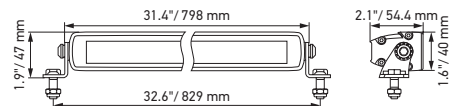

TECHNICAL DETAILS

Technical data

Version	LED Slim Lightbar				LED Double Lightbar
	20"	32"	40"	50"	21.5"
Rated voltage	Multi-voltage				
Operating voltage	10–30 V				
Current consumption	5.7–8 A (12 V) 2.8–3.9 A (24 V)	8.9–12.5 A (12 V) 4.2–6.1 A (24 V)	10.1–14.9 A (12 V) 4.9–7.8 A (24 V)	11.8–19.2 A (12 V) 5.6–10.1 A (24 V)	6.7–14.6 A (12 V) 3.5–7.2 A (24 V)
Power consumption	105 W	165 W	210 W	270 W	200 W
Light function	Spot (offroad only)				
Light source	LED				
Colour temperature	5,700 Kelvin				
Material	Aluminium, black stainless steel bracket				
Weight	1,400 g	1,780 g	2,400 g	3,000 g	2,420 g
Protection class	IP 68, IP 69K				
EMC protection	ECE-R10				
Mounting	Upright / pendant				
Connection	2,000 mm cable with open ends				
Amount of LEDs	21	33	42	54	40
Light performance (effective)	max. 6,000 lm	max. 9,000 lm	max. 12,000 lm	max. 15,000 lm	max. 11,000 lm
Application	For offroad vehicles such as 4x4's, SUV's, Pick-ups, Trucks, Buggy's, Quads				

Technical drawing

Black Magic Lightbar 20" (Slim)

Black Magic Lightbar 32" (Slim)

Black Magic Lightbar 40" (Slim)

Black Magic Lightbar 50" (Slim)

Black Magic Lightbar 21.5" (Double)

ILLUMINATION

The light distribution charts show the ranges of two lights.