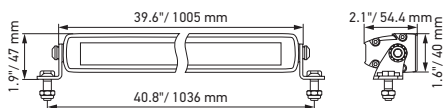

TECHNICAL DETAILS

Technical data

Version	LED Slim Lightbar				LED Double Lightbar
	20"	32"	40"	50"	21.5"
Rated voltage	Multi-voltage				
Operating voltage	10–30 V				
Current consumption	5.7–8 A (12 V) 2.8–3.9 A (24 V)	8.9–12.5 A (12 V) 4.2–6.1 A (24 V)	10.1–14.9 A (12 V) 4.9–7.8 A (24 V)	11.8–19.2 A (12 V) 5.6–10.1 A (24 V)	6.7–14.6 A (12 V) 3.5–7.2 A (24 V)
Power consumption	105 W	165 W	210 W	270 W	200 W
Light function	Spot (offroad only)				
Light source	LED				
Colour temperature	5,700 Kelvin				
Material	Aluminium, black stainless steel bracket				
Weight	1,400 g	1,780 g	2,400 g	3,000 g	2,420 g
Protection class	IP 68, IP 69K				
EMC protection	ECE-R10				
Mounting	Upright / pendant				
Connection	2,000 mm cable with open ends				
Amount of LEDs	21	33	42	54	40
Light performance (effective)	max. 6,000 lm	max. 9,000 lm	max. 12,000 lm	max. 15,000 lm	max. 11,000 lm
Application	For offroad vehicles such as 4x4's, SUV's, Pick-ups, Trucks, Buggy's, Quads				

Technical drawing

Black Magic Lightbar 20" (Slim)

Black Magic Lightbar 32" (Slim)

Black Magic Lightbar 40" (Slim)

Black Magic Lightbar 50" (Slim)

Black Magic Lightbar 21.5" (Double)

ILLUMINATION

The light distribution charts show the ranges of two lights.

Black Magic Lightbar 20", Slim

Black Magic Lightbar 32", Slim

Black Magic Lightbar 40", Slim

Black Magic Lightbar 50", Slim

Black Magic Lightbar 21.5", Double

APPLICATION EXAMPLES

Illumination shown in photo made by one: 1 x 40" Black Magic Slim Lightbar (Hood mount)
Illumination shown in photo made by one: 1 x 40" Black Magic Slim Lightbar (Hood mount) and 2 x Black Magic Cubes