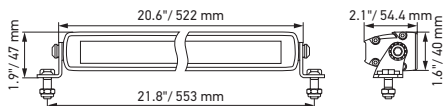

TECHNICAL DETAILS

Technical data

Version	LED Slim Lightbar				LED Double Lightbar
	20"	32"	40"	50"	21.5"
Rated voltage	Multi-voltage				
Operating voltage	10–30 V				
Current consumption	5.7–8 A (12 V) 2.8–3.9 A (24 V)	8.9–12.5 A (12 V) 4.2–6.1 A (24 V)	10.1–14.9 A (12 V) 4.9–7.8 A (24 V)	11.8–19.2 A (12 V) 5.6–10.1 A (24 V)	6.7–14.6 A (12 V) 3.5–7.2 A (24 V)
Power consumption	105 W	165 W	210 W	270 W	200 W
Light function	Spot (offroad only)				
Light source	LED				
Colour temperature	5,700 Kelvin				
Material	Aluminium, black stainless steel bracket				
Weight	1,400 g	1,780 g	2,400 g	3,000 g	2,420 g
Protection class	IP 68, IP 69K				
EMC protection	ECE-R10				
Mounting	Upright / pendant				
Connection	2,000 mm cable with open ends				
Amount of LEDs	21	33	42	54	40
Light performance (effective)	max. 6,000 lm	max. 9,000 lm	max. 12,000 lm	max. 15,000 lm	max. 11,000 lm
Application	For offroad vehicles such as 4x4's, SUV's, Pick-ups, Trucks, Buggy's, Quads				

Technical drawing

Black Magic Lightbar 20" (Slim)

Black Magic Lightbar 32" (Slim)

Black Magic Lightbar 40" (Slim)

Black Magic Lightbar 50" (Slim)

Black Magic Lightbar 21.5" (Double)

ILLUMINATION

The light distribution charts show the ranges of two lights.