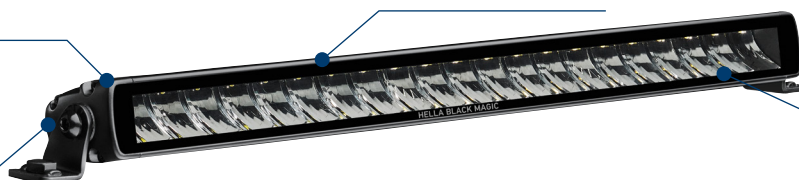

BRIEF INFORMATION

Black Magic Lightbars

- Full blackout appearance including black brackets
- Sleek design
- Temperature Control System
- Intense Light output

PRODUCT FEATURES

Edgeless design avoids sticking of dust and rain

Full blackout appearance

Slim design applicable for multiple locations

Sleek design

The HELLA Black Magic Lightbars offer driving beams with very powerful lightoutput up to 15,000 lumen, ideal for off-road situations where you need this the most. They have a recognizable and attractive full blackout appearance, slim and edgeless design. Typical applications would be installations as Hood, Bumper, Ground Bumper and Roof Lightbars.

The product scored the highest dust / waterproof rating and the edgeless design prevents dust deposits from settling along edges.

The extra long cable (2 m) allows easy mounting on your vehicle. The Black Magic Lightbars have an integrated thermal sensor that adapts to the ambient temperature. This new feature not only prevents overheating or LED failure, but also increases light output when the ambient temperature is low. In this way the user is given the optimum light under all conditions.