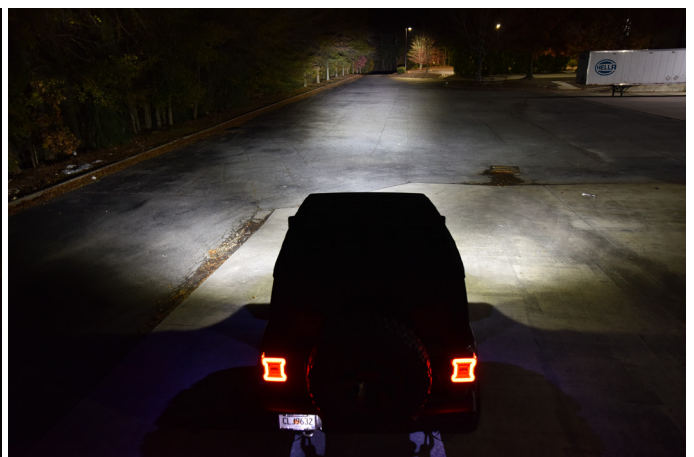

APPLICATION EXAMPLES

Illumination shown in photo made by one: 1 x 40" Black Magic Slim Lightbar (Hood mount)
Illumination shown in photo made by one: 1 x 40" Black Magic Slim Lightbar (Hood mount) and 2 x Black Magic Cubes