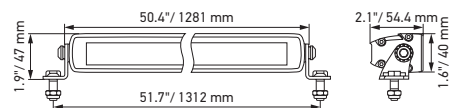

TECHNICAL DETAILS

Technical data

Version	LED Slim Lightbar				LED Double Lightbar
	20"	32"	40"	50"	21.5"
Rated voltage	Multi-voltage				
Operating voltage	10–30 V				
Current consumption	5.7–8 A (12 V) 2.8–3.9 A (24 V)	8.9–12.5 A (12 V) 4.2–6.1 A (24 V)	10.1–14.9 A (12 V) 4.9–7.8 A (24 V)	11.8–19.2 A (12 V) 5.6–10.1 A (24 V)	6.7–14.6 A (12 V) 3.5–7.2 A (24 V)
Power consumption	105 W	165 W	210 W	270 W	200 W
Light function	Spot (offroad only)				
Light source	LED				
Colour temperature	5,700 Kelvin				
Material	Aluminium, black stainless steel bracket				
Weight	1,400 g	1,780 g	2,400 g	3,000 g	2,420 g
Protection class	IP 68, IP 69K				
EMC protection	ECE-R10				
Mounting	Upright / pendant				
Connection	2,000 mm cable with open ends				
Amount of LEDs	21	33	42	54	40
Light performance (effective)	max. 6,000 lm	max. 9,000 lm	max. 12,000 lm	max. 15,000 lm	max. 11,000 lm
Application	For offroad vehicles such as 4x4's, SUV's, Pick-ups, Trucks, Buggy's, Quads				

Technical drawing

Black Magic Lightbar 20" (Slim)

Black Magic Lightbar 32" (Slim)

Black Magic Lightbar 40" (Slim)

Black Magic Lightbar 50" (Slim)

Black Magic Lightbar 21.5" (Double)

ILLUMINATION

The light distribution charts show the ranges of two lights.

Black Magic Lightbar 20", Slim

Black Magic Lightbar 32", Slim

Black Magic Lightbar 40", Slim

Black Magic Lightbar 50", Slim

Black Magic Lightbar 21.5", Double

APPLICATION EXAMPLES

Illumination shown in photo made by one: 1 x 40" Black Magic Slim Lightbar (Hood mount)
Illumination shown in photo made by one: 1 x 40" Black Magic Slim Lightbar (Hood mount) and 2 x Black Magic Cubes