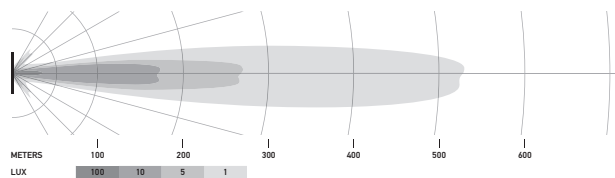

TECHNICAL DETAILS

Technical data

Version	LED Slim Lightbar				LED Double Lightbar
	20"	32"	40"	50"	21.5"
Rated voltage	Multi-voltage				
Operating voltage	10–30 V				
Current consumption	5.7–8 A (12 V) 2.8–3.9 A (24 V)	8.9–12.5 A (12 V) 4.2–6.1 A (24 V)	10.1–14.9 A (12 V) 4.9–7.8 A (24 V)	11.8–19.2 A (12 V) 5.6–10.1 A (24 V)	6.7–14.6 A (12 V) 3.5–7.2 A (24 V)
Power consumption	105 W	165 W	210 W	270 W	200 W
Light function	Spot (offroad only)				
Light source	LED				
Colour temperature	5,700 Kelvin				
Material	Aluminium, black stainless steel bracket				
Weight	1,400 g	1,780 g	2,400 g	3,000 g	2,420 g
Protection class	IP 68, IP 69K				
EMC protection	ECE-R10				
Mounting	Upright / pendant				
Connection	2,000 mm cable with open ends				
Amount of LEDs	21	33	42	54	40
Light performance (effective)	max. 6,000 lm	max. 9,000 lm	max. 12,000 lm	max. 15,000 lm	max. 11,000 lm
Application	For offroad vehicles such as 4x4's, SUV's, Pick-ups, Trucks, Buggy's, Quads				

Technical drawing

Black Magic Lightbar 20" (Slim)

Black Magic Lightbar 32" (Slim)

Black Magic Lightbar 40" (Slim)

Black Magic Lightbar 50" (Slim)

Black Magic Lightbar 21.5" (Double)

ILLUMINATION

The light distribution charts show the ranges of two lights.

Black Magic Lightbar 20", Slim

Black Magic Lightbar 32", Slim

Black Magic Lightbar 40", Slim

Black Magic Lightbar 50", Slim

Black Magic Lightbar 21.5", Double

APPLICATION EXAMPLES

Illumination shown in photo made by one: 1 x 40" Black Magic Slim Lightbar (Hood mount)
Illumination shown in photo made by one: 1 x 40" Black Magic Slim Lightbar (Hood mount) and 2 x Black Magic Cubes