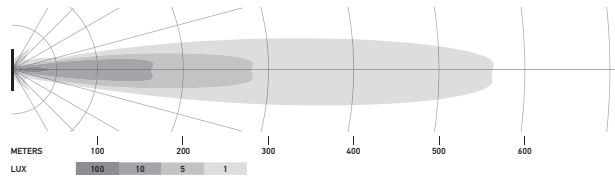

ILLUMINATION

The light distribution charts show the ranges of two lights.