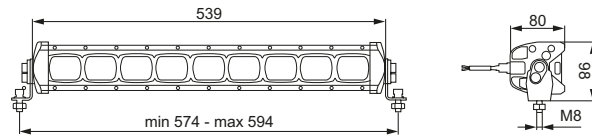

TECHNICAL DETAILS

Technical data

Part number	1FJ 360 002-502
Rated voltage	Multi-voltage 12/24 V
Operating voltage	9 – 33 V
Power Consumption	66 W
Electrical connection	DT plug connection
Mounting (horizontal mounting position)	Upright and suspended, infinitely variable
Type approval	ECE-R112-B high beam and ECE-R10
Reference number	ECE Ref. 37.5
Protection class	IP 67
Weight	3100 g
Accessories	incl. 2,000 mm adapter lead

Dimensional sketch

SCOPE OF SUPPLY

- Individual headlamps
- Incl. bracket set from stainless steel
- 2-pin adapter connection 2,000 mm