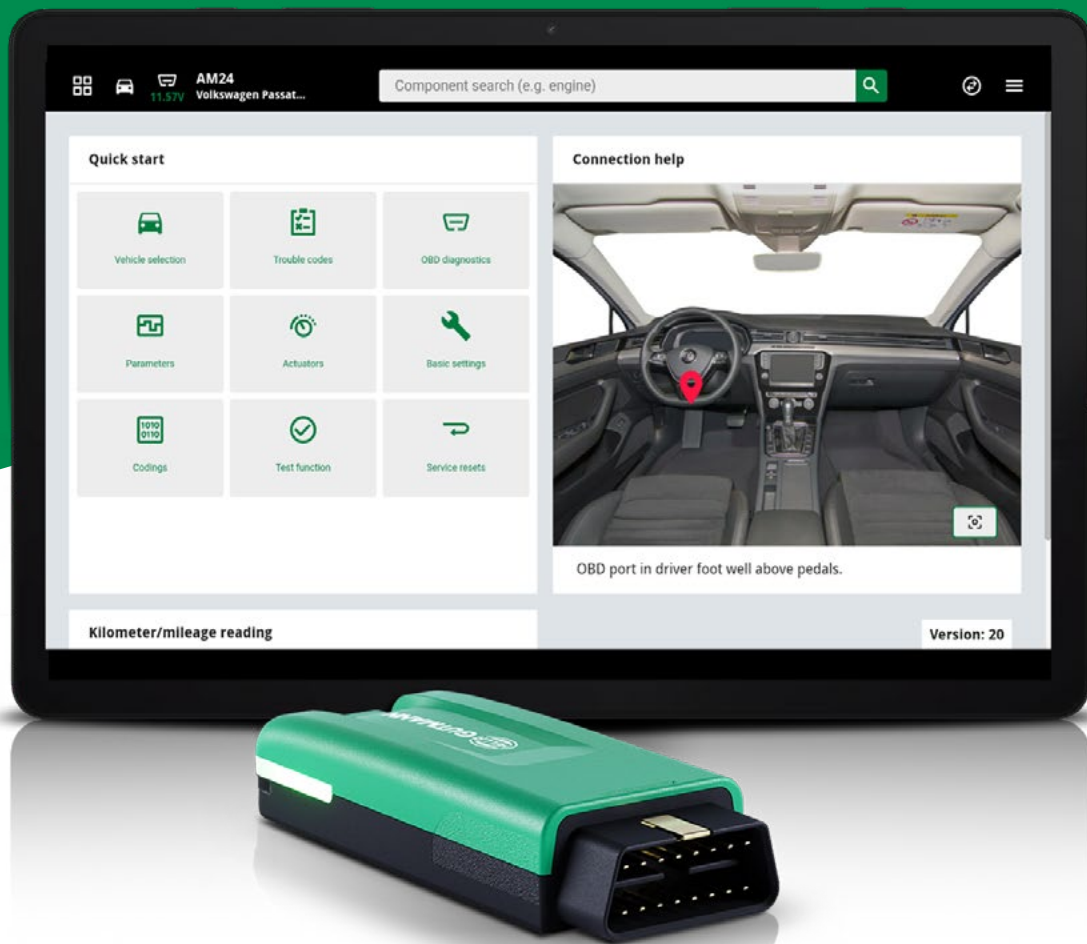

Functions:

- Read/delete fault codes
- Service reset
- Component adaptations & codings
- ADAS calibration
- Component activation
- Live data reading
- PassThru

Tablet Specifications:

- 11-inch rugged Android tablet
- Ultra-fast MediaTek Helio G88 processor
- 4GB RAM / 128GB ROM
- Hand-strap & soft storage case included

mega macs S 20 (including Tablet + 2 years software) part no:
015265212 + 015270581 + 010616411 + 015270421 Price: **£2295**

mega macs S 20

Secure Gateway access for all popular manufacturers

Secure Gateways are locking down access to an ever-increasing number of vehicles. Everyday service jobs like winding back the brake calipers on a VW Golf 8 can't be completed without a diagnostics tool that provides access through the secure gateway. That's where Hella Gutmann comes in!

With Hella Gutmann diagnostic tools, there is a one-time 10-minute sign-up process and then access through secure gateways for all popular manufacturers is yours. Even better, there's no extra cost involved!

SECURE GATEWAY ACCESS INCLUDES:

Alfa Romeo | Audi | BMW | Chrysler | Cupra | Dacia | Fiat | Hyundai | Jeep | Kia | Mercedes
Mitsubishi | Nissan | Polestar | Renault | Seat | Skoda | Smart | Volvo | VW

*Normal package price £2450. Available until 31st December 2026.