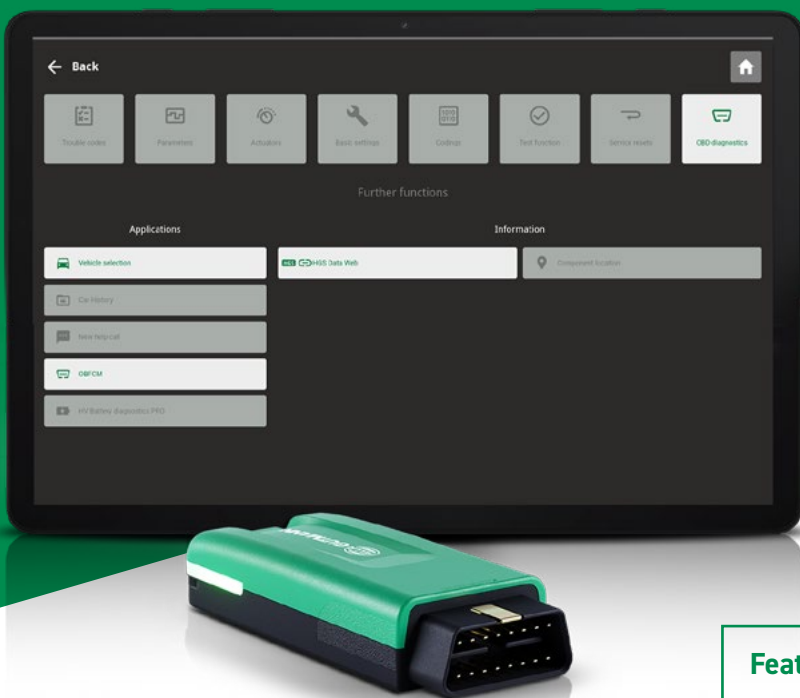

mega macs S 20 Special Offer

Complete Kit with 2 Years' Software

Only £2295

Rapid, user-friendly diagnostics with comprehensive secure gateway access.

**SECURE
GATEWAY
INCLUDED**
at no extra cost

Add 2 Years Technical
Data for **£900**

Annual Licence from
year 3+ **ONLY £600**

Features:

- Secure Gateway access for 20+ manufacturers
- Rapid all-vehicle scan capability
- DoIP / CAN-FD capability
- Vehicle selection via VIN or registration plate
- Explanations of fault codes
- Guided diagnostics with possible causes of faults
- Link to HGS Technical Data available as add-on

Functions:

- Read/delete fault codes
- Service reset
- Component adaptations & codings
- ADAS calibration
- Component activation
- Live data reading
- PassThru

Tablet Specifications:

- 11-inch rugged Android tablet
- Ultra-fast MediaTek Helio G88 processor
- 4GB RAM / 128GB ROM
- Hand-strap & soft storage case included

mega macs S 20 (including Tablet + 2 years software) part no:
015265212 + 015270581 + 010616411 + 015270421 Price: **£2295**

mega macs S 20

Secure Gateway access for all popular manufacturers

Secure Gateways are locking down access to an ever-increasing number of vehicles. Everyday service jobs like winding back the brake calipers on a VW Golf 8 can't be completed without a diagnostics tool that provides access through the secure gateway. That's where Hella Gutmann comes in!