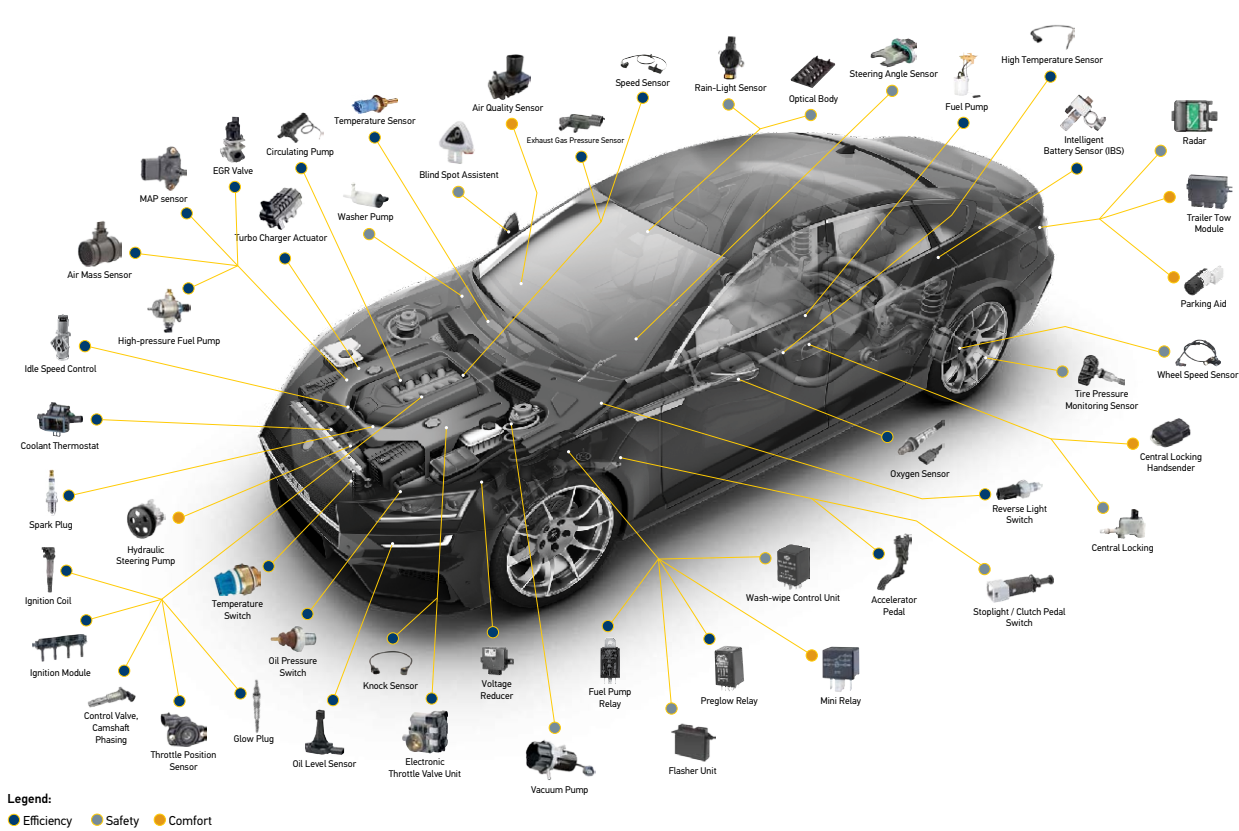

ADAS radar assemblies

Ultrasonic Oil Level Sensors

Pedal Sensors

Electronic Turbo Wastegate Actuators

Voltage Regulation Modules

HELLA - ELECTRONIC REPLACEMENT PARTS FOR THE AFTERMARKET

Bringing our OE expertise of innovative, quality electronic products to the aftermarket, HELLA offers a comprehensive range of vehicle replacement electronics to keep your vehicle running reliably and trouble free. HELLA can offer the electronic parts below for a large selection of vehicles: