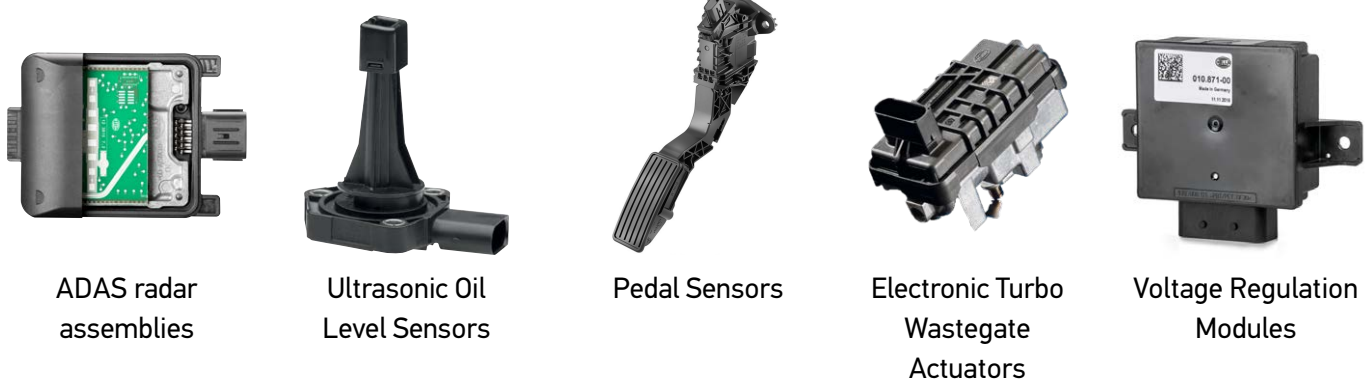

HEADLAMPS

FOG LAMPS

REAR LAMPS

HELLA - ELECTRONICS FROM ONE OF THE WORLD'S LEADING OEMS

HELLA is recognised as one of the leaders in innovative electronics manufacturing for leading vehicle OEMs. Some of the following components have built HELLA's reputation as a technology leader in vehicle electronics:

ADAS radar assemblies

Ultrasonic Oil Level Sensors

Pedal Sensors

Electronic Turbo Wastegate Actuators

Voltage Regulation Modules

HELLA - ELECTRONIC REPLACEMENT PARTS FOR THE AFTERMARKET

Bringing our OE expertise of innovative, quality electronic products to the aftermarket, HELLA offers a comprehensive range of vehicle replacement electronics to keep your vehicle running reliably and trouble free. HELLA can offer the electronic parts below for a large selection of vehicles: