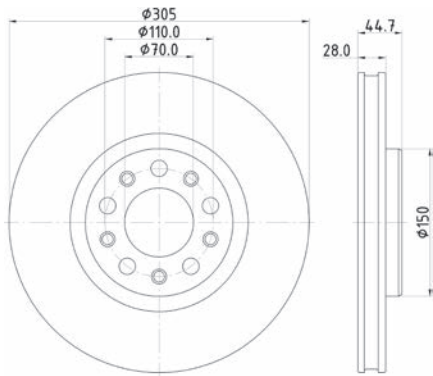

Long article number	Short article number	Product	Vehicle NEW / New-to-Market	Years of Production
8DD 355 133-701	56263PRO_HC	Brake Disc FA	GIULIA (952_)	10/15 -

RELIANCE. TRUST. PERFORMANCE.

BRAKE DISC FA