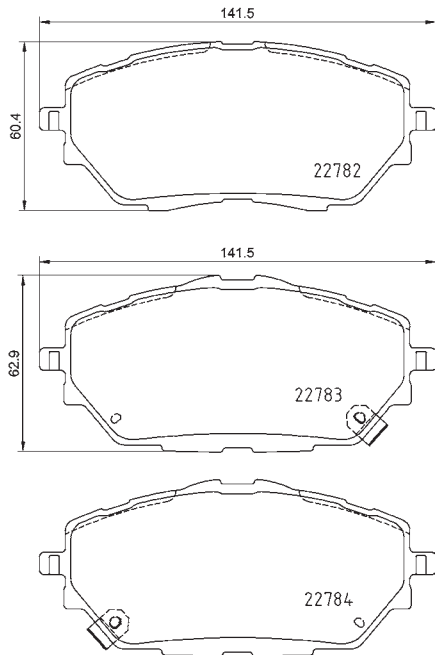

BRAKE PADS FA

An exceptionally wide range of more than 14,000 products in four areas – brake hydraulics, wearing parts, fluids & chemicals and accessories – sets HELLA PAGID apart.

All our products are notable for their high level of safety, comfort and durability. Almost 100% of existing European vehicles are covered by HELLA PAGID brake pads and brake discs – a clear indication of our aspiration to achieve perfection and of the quality of our products.

And because safety is paramount in braking systems, we work hard to continually update our range of products, anticipating technological developments well in advance.

OE-References:

04465F4010; 04465F4020

BRAND	MODEL	YEARS OF PRODUCTION
TOYOTA	C-HR (_X1_)	10/16 –
	1.2	10/16 –
	1.2 4WD	10/16 –
	1.8 Hybrid	10/16 –
	2.0 Hybrid	10/19 –
	2.0 Hybrid	10/19 –
TOYOTA	COROLLA Estate (_E21_)	02/19 –
	2.0 Hybrid	02/19 –
TOYOTA	COROLLA Hatchback (_E21_)	02/19 –
	2.0 Hybrid	02/19 –