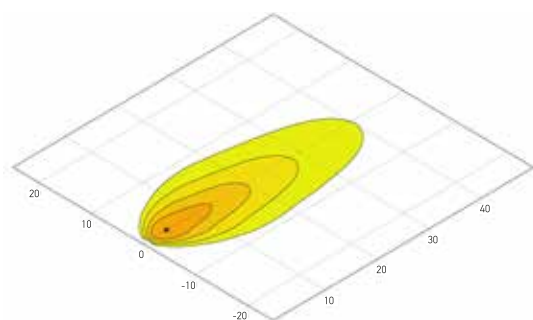

The HELLA VALUEFIT products are safe, reliable and enable a cost-effective changeover to LED technology.

TECHNICAL DETAILS

Technical data

Operating voltage / Rated voltage	10–30 V
Light source type	9 high-power LEDs
Power consumption	9 W
Light output	1,000 lm
Colour temperature	6,500 K
Protection class	IP 6K7, IP 6K9K
Type approval	ECE-R10 & R23, CE, RoHS
Housing	Plastic
Mounting	Upright or pendant
Connection	800 mm, open cable ends
Recommended angle of inclination	15°, 30° for ECE R23
Bracket width	44 mm
Weight	270 g

Dimensional sketch

PROGRAMME OVERVIEW

Product picture	Description	Part number
	PS1000, close-range illumination	1GA 357 114-002

LIGHT DISTRIBUTION

Close-range illumination