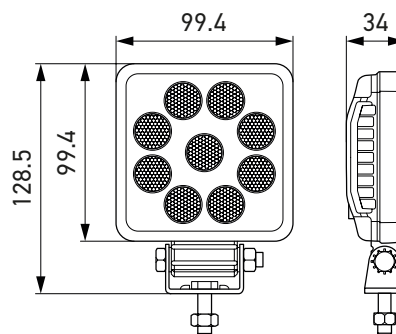

The HELLA VALUEFIT products are safe, reliable and enable a cost-effective changeover to LED technology.

TECHNICAL DETAILS

Technical data

Operating voltage / Rated voltage	10–30 V
Light source type	9 high-power LEDs
Power consumption	9 W
Light output	1,000 lm
Colour temperature	6,500 K
Protection class	IP 6K7, IP 6K9K
Type approval	ECE-R10 & R23, CE, RoHS
Housing	Plastic
Mounting	Upright or pendant
Connection	800 mm, open cable ends
Recommended angle of inclination	15°, 30° for ECE R23
Bracket width	44 mm
Weight	270 g

Dimensional sketch

PROGRAMME OVERVIEW

Product picture	Description	Part number
	PS1000, close-range illumination	1GA 357 114-002

LIGHT DISTRIBUTION

Close-range illumination