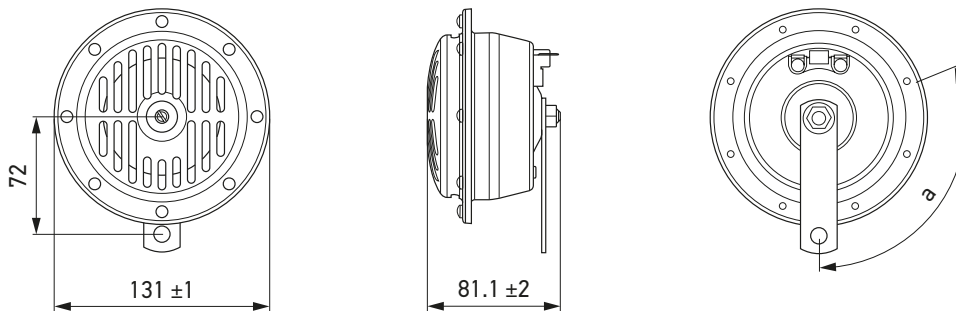

BRIEF INFORMATION

Avant Tone Horn S130

- Gigantic size of 130 mm diameter
- Powerful “Beast” sound on the road
- Idea for highway applications and off-road use

PRODUCT FEATURES

- Distinctive look and heavy-duty design
- Embedded HELLA Logo on the center of the grille
- Black coated housing with a chromed protective grille
- Enhanced low bass sound
- Available for 12 V and 24 V

TECHNICAL DETAILS

Technical specifications

Diameter	Volume	Audio frequency	Approval	Voltage
				
130 mm	118 dB (A) @ 2 m	280 / 380 Hz	ECE-R28	12 V / 24 V

Target groups

Bus	Truck	Off-Road
		

Technical drawing

PROGRAM OVERVIEW

Part Number	Rated voltage (V)	Frequency (Hz)	Drawing – connection	Grille colour	α: position of bracket (± 5°), 0° = position electrical connection	Remarks
3CB 004 811-091	12	280 / 380 Hz	F	Chromed	180°	Set
3CB 004 811-071	24	280 / 380 Hz	F	Chromed	180°	Set