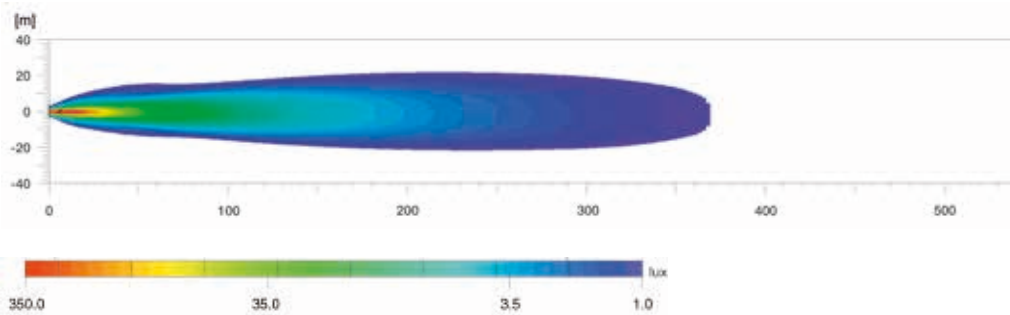

Dimensional sketch

SCOPE OF SUPPLY

- Individual headlamps
- Incl. bracket set from stainless steel
- 2-pin adapter connection 2,000 mm

LIGHT DISTRIBUTION

DLB-540, LED-high beam headlamp with reference number 37.5

Lux is the unit used to measure illuminance.

It specifies the luminous flux emanating from the light source that strikes a specific surface. For example, an office workplace should be illuminated with at least 500 lux, and the human eye can still read a newspaper without any problems at 1 lux. The values under the lux bar indicate where the corresponding illuminance is achieved on the light distribution diagrams.