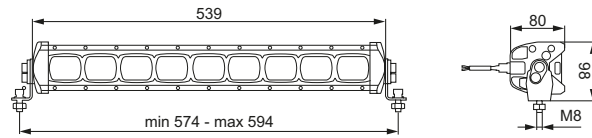

MOUNTING EXAMPLE: TRUCK CABIN ROOF

TECHNICAL DETAILS

Technical data

Part number	1FJ 360 002-502
Rated voltage	Multi-voltage 12/24 V
Operating voltage	9 – 33 V
Power Consumption	66 W
Electrical connection	DT plug connection
Mounting (horizontal mounting position)	Upright and suspended, infinitely variable
Type approval	ECE-R112-B high beam and ECE-R10
Reference number	ECE Ref. 37.5
Protection class	IP 67
Weight	3100 g
Accessories	incl. 2,000 mm adapter lead

Dimensional sketch

SCOPE OF SUPPLY

- Individual headlamps
- Incl. bracket set from stainless steel
- 2-pin adapter connection 2,000 mm

LIGHT DISTRIBUTION

DLB-540, LED-high beam headlamp with reference number 37.5