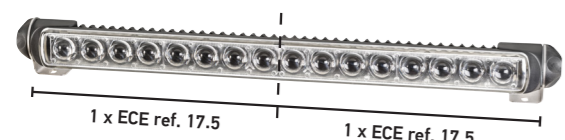

## Jumbo

Jumbo LED, ECE Ref. 25

JUMBO LED

FS LED / LED-PO  
12 V, PO: 1.3 W,  
FS: 8 W  
24 V, PO: 2.7 W,  
FS: 8 W  
Mounting: upright  
**1FE 016 773-001**  
Mounting: pendant  
**1FE 016 773-011**

Jumbo 320 FF with LED position light, ECE Ref. 37.5

## LED Light Bar

LED Light Bar PO, ECE Ref. 25

LED LIGHT BAR 470 PO

FS LED / LED-PO  
12 V / 24 V,  
PO: 8 W, FS: 35 W  
With universal  
bracket  
**1FJ 958 140-001**

LED Light Bar 470, ECE Ref. 25

FS LED  
12 V / 24 V, 35 W  
With universal  
bracket  
**1FJ 958 130-111**

LED Light Bar 470, ECE Ref. 37.5

FS LED  
12 V / 24 V, 35 W  
With universal  
bracket  
**1FJ 958 130-011**

LED Light Bar 470 Single Twin, ECE Ref. 17.5 + 17.5

FS LED  
12 V / 24 V, 2 x 18 W  
With universal  
bracket  
**1FJ 958 130-301**

With plastic bracket  
**1FJ 958 040-051**

Key  
FS = High beam headlamp | FS LED = LED high beam headlamp | LED-PO = LED position light