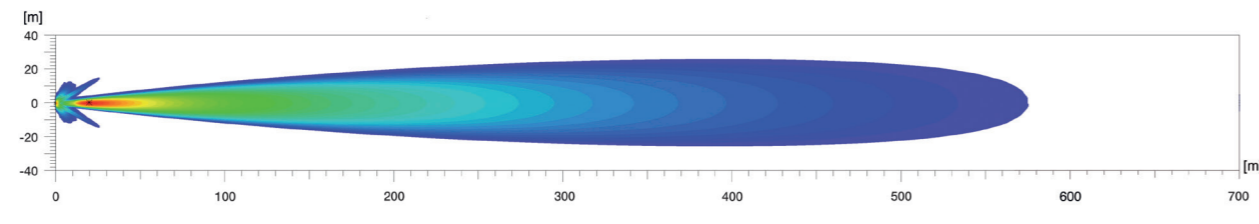

LED auxiliary high beam headlamp Overview

The light distribution patterns each show 2 high beam headlamps in operation.

The light distribution patterns each show 2 high beam headlamps in operation.

NEW

Jumbo

Jumbo LED, ECE Ref. 25

JUMBO LED

FS LED / LED-PO
12 V, PO: 1.3 W,
FS: 8 W
24 V, PO: 2.7 W,
FS: 8 W
Mounting: upright
1FE 016 773-001
Mounting: pendant
1FE 016 773-011

Jumbo 320 FF with LED position light, ECE Ref. 37.5

FS / LED-PO
12 V / 24 V
1FE 008 773-081

NEW

LED Light Bar

LED Light Bar PO, ECE Ref. 25

LED LIGHT BAR 470 PO

FS LED / LED-PO
12 V / 24 V,
PO: 8 W, FS: 35 W
With universal
bracket
1FJ 958 140-001

LED Light Bar 470, ECE Ref. 25

FS LED
12 V / 24 V, 35 W
With universal
bracket
1FJ 958 130-111

LED Light Bar 470, ECE Ref. 37.5

FS LED
12 V / 24 V, 35 W
With universal
bracket
1FJ 958 130-011

LED Light Bar 470 Single Twin, ECE Ref. 17.5 + 17.5

FS LED
12 V / 24 V, 2 x 18 W
With universal
bracket
1FJ 958 130-301

LED Light Bar 350, ECE Ref. 20

FS LED
12 V / 24 V, 25 W
With universal
bracket
1FJ 958 040-072

With plastic bracket
1FJ 958 040-001

LED Light Bar 350, ECE Ref. 30

FS LED
12 V / 24 V, 25 W
With universal
bracket
1FJ 958 040-082

With plastic bracket
1FJ 958 040-051

Key
FS = High beam headlamp | FS LED = LED high beam headlamp | LED-PO = LED position light

Luminator

Luminator LED Metal, Ref. 50

LUMINATOR LED

FS LED / LED-PO
12 V, PO: 2.4 W,
FS: 14.5 W
24 V, PO: 5 W,
FS: 14.5 W
Metal
1F8 016 560-011
Chromium
1F8 016 560-031

Luminator LED Chromium, Ref. 25

LUMINATOR LED

FS LED / LED-PO
12 V, PO: 2.4 W,
FS: 14.5 W
24 V, PO: 5 W,
FS: 14.5 W
Metal
1F8 016 560-001
Chromium
1F8 016 560-021

Luminator Celis, ECE / SAE Ref. 17.5

FS / LED-PO
12 V / 24 V
Metal
1F8 007 560-201
Chromium
1F8 007 560-211

Luminator with LED position light, ECE Ref. 25

FS / LED-PO
12 V / 24 V
1F8 007 560-451

Luminator Compact LED, ECE Ref. 45