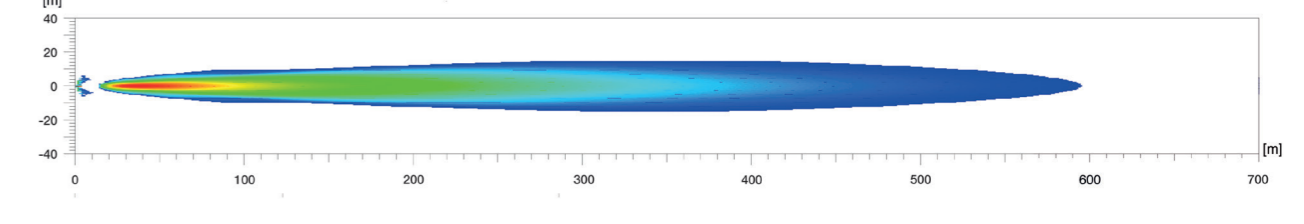

Luminator

Luminator LED Metal, Ref. 50

LUMINATOR LED

FS LED / LED-PO
12 V, PO: 2.4 W,
FS: 14.5 W
24 V, PO: 5 W,
FS: 14.5 W
Metal
1F8 016 560-011
Chromium
1F8 016 560-031

Luminator LED Chromium, Ref. 25

LUMINATOR LED

FS LED / LED-PO
12 V, PO: 2.4 W,
FS: 14.5 W
24 V, PO: 5 W,
FS: 14.5 W
Metal
1F8 016 560-001
Chromium
1F8 016 560-021