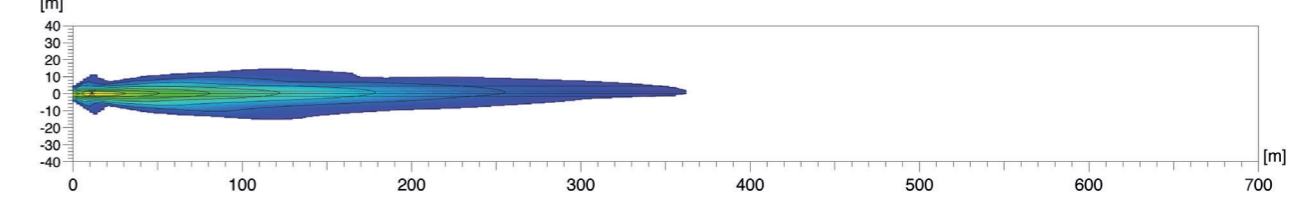

Luminator Compact LED, ECE Ref. 45

FS LED
12 V / 24 V, 11 W
Chrome design ring
1F3 011 815-001
Black design ring
1F3 011 815-011
Black design ring,
heavy duty
1F3 011 815-031