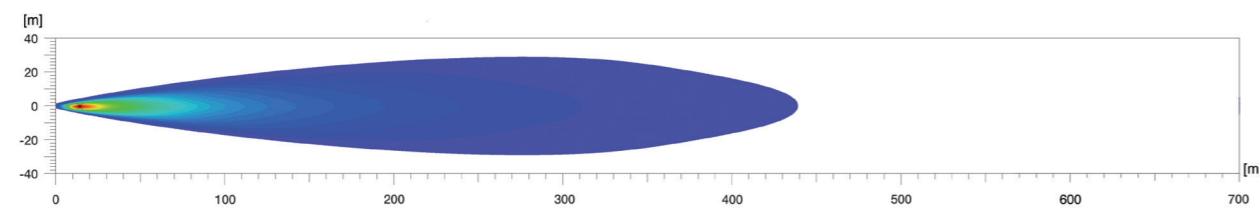

FS LED
12 V / 24 V, 25 W
With universal
bracket
1FJ 958 040-072

With plastic bracket
1FJ 958 040-001

LED Light Bar 350, ECE Ref. 30