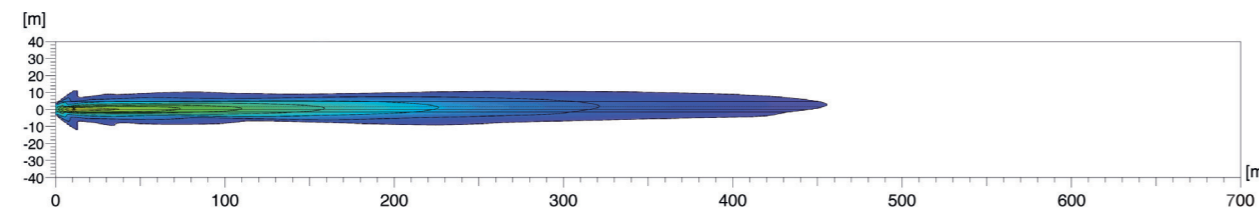

LED auxiliary high beam headlamp Overview

The light distribution patterns each show 2 high beam headlamps in operation.

The light distribution patterns each show 2 high beam headlamps in operation.

NEW

Jumbo

Jumbo LED, ECE Ref. 25

JUMBO LED

FS LED / LED-PO
12 V, PO: 1.3 W,
FS: 8 W
24 V, PO: 2.7 W,
FS: 8 W
Mounting: upright
1FE 016 773-001
Mounting: pendant
1FE 016 773-011

Jumbo 320 FF with LED position light, ECE Ref. 37.5

FS / LED-PO
12 V / 24 V
1FE 008 773-081

NEW

LED Light Bar

LED Light Bar PO, ECE Ref. 25

LED LIGHT BAR 470 PO

FS LED / LED-PO
12 V / 24 V,
PO: 8 W, FS: 35 W
With universal
bracket
1FJ 958 140-001

LED Light Bar 470, ECE Ref. 25

FS LED
12 V / 24 V, 35 W
With universal
bracket
1FJ 958 130-111

LED Light Bar 470, ECE Ref. 37.5

FS LED
12 V / 24 V, 35 W
With universal
bracket
1FJ 958 130-011

LED Light Bar 470 Single Twin, ECE Ref. 17.5 + 17.5

FS LED
12 V / 24 V, 2 x 18 W
With universal
bracket
1FJ 958 130-301

LED Light Bar 350, ECE Ref. 20

FS LED
12 V / 24 V, 25 W
With universal
bracket
1FJ 958 040-072

With plastic bracket
1FJ 958 040-001

LED Light Bar 350, ECE Ref. 30

FS LED
12 V / 24 V, 25 W
With universal
bracket
1FJ 958 040-082

With plastic bracket
1FJ 958 040-051

Key
FS = High beam headlamp | FS LED = LED high beam headlamp | LED-PO = LED position light

Luminator

Luminator LED Metal, Ref. 50

LUMINATOR LED

FS LED / LED-PO
12 V, PO: 2.4 W,
FS: 14.5 W
24 V, PO: 5 W,
FS: 14.5 W
Metal
1F8 016 560-011
Chromium
1F8 016 560-031

Luminator LED Chromium, Ref. 25

LUMINATOR LED

FS LED / LED-PO
12 V, PO: 2.4 W,
FS: 14.5 W
24 V, PO: 5 W,
FS: 14.5 W
Metal
1F8 016 560-001
Chromium
1F8 016 560-021

Luminator Celis, ECE / SAE Ref. 17.5

FS / LED-PO
12 V / 24 V
Metal
1F8 007 560-201
Chromium
1F8 007 560-211

Luminator with LED position light, ECE Ref. 25

FS / LED-PO
12 V / 24 V
1F8 007 560-451

Luminator Compact LED, ECE Ref. 45