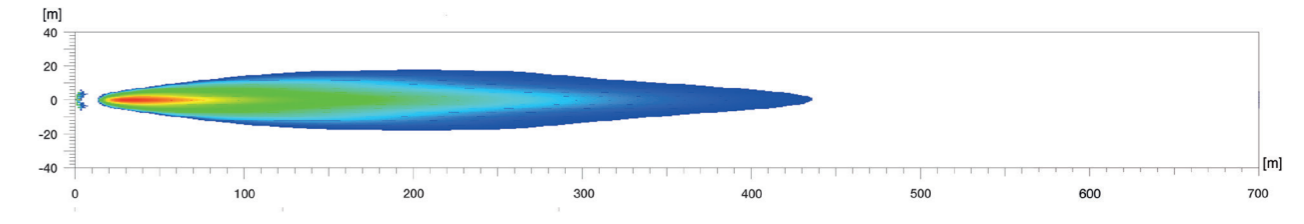

Luminator Celis, ECE / SAE Ref. 17.5

FS / LED-PO
12 V / 24 V
Metal
1F8 007 560-201
Chromium
1F8 007 560-211