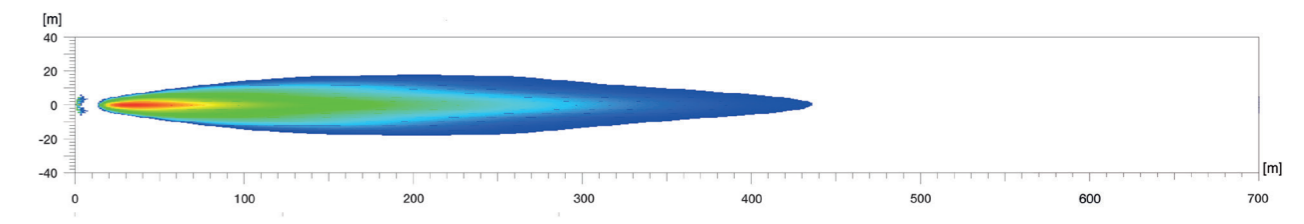

Rallye 3003 LED, Ref. 25

RALLYE 3003 LED

FS LED / LED-PO
12 V, PO: 2.4 W,
FS: 14.5 W
24 V, PO: 5 W,
FS: 14.5 W
Chrome ring
1F8 016 797-001

Rallye 3003 Celis, ECE / SAE Ref. 17.5

FS / LED-PO
12 V / 24 V
Chrome ring
1F8 009 797-451