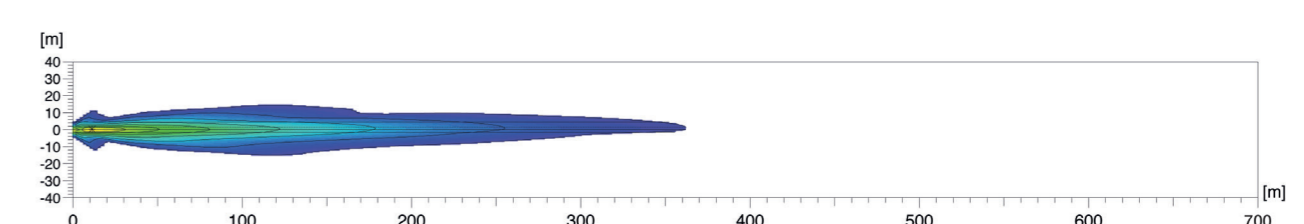

Please observe the statutory regulations stipulated for your country. The reference number of all switched-on high beam headlamps (always only in pairs) must not exceed a total of 100.