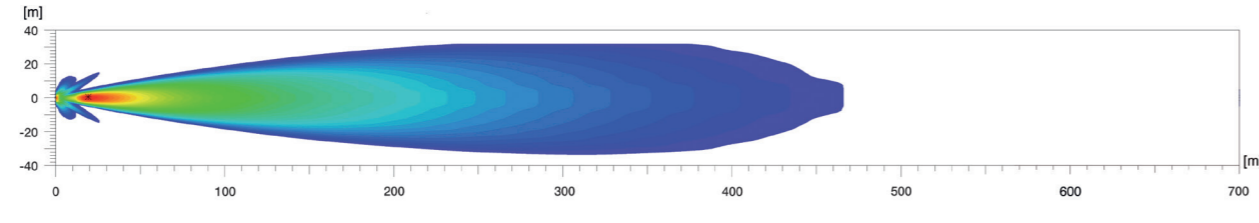

## LED Light Bar

LED Light Bar PO, ECE Ref. 25

LED LIGHT BAR 470 PO

FS LED / LED-PO  
12 V / 24 V,  
PO: 8 W, FS: 35 W  
With universal  
bracket  
**1FJ 958 140-001**

LED Light Bar 470, ECE Ref. 25

FS LED  
12 V / 24 V, 35 W  
With universal  
bracket  
**1FJ 958 130-111**