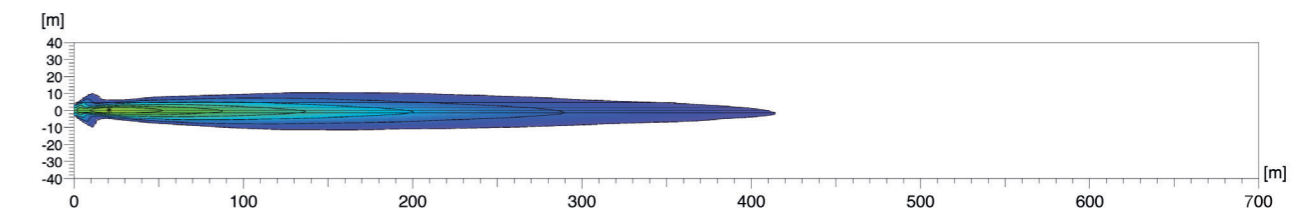

Luminator Chromium Compact Celis, ECE / SAE Ref. 17.5

FS / LED-PO
12 V / 24 V
1F1 009 094-091