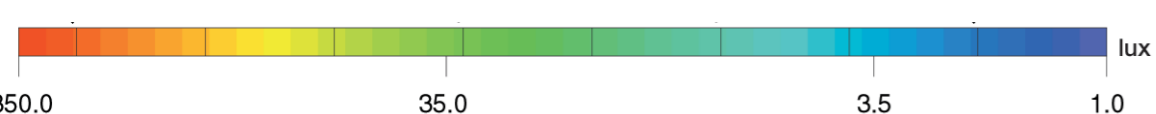

FS LED
12 V / 24 V, 25 W
With universal
bracket
1FJ 958 040-082

With plastic bracket
1FJ 958 040-051

Key
FS = High beam headlamp | FS LED = LED high beam headlamp | LED-PO = LED position light