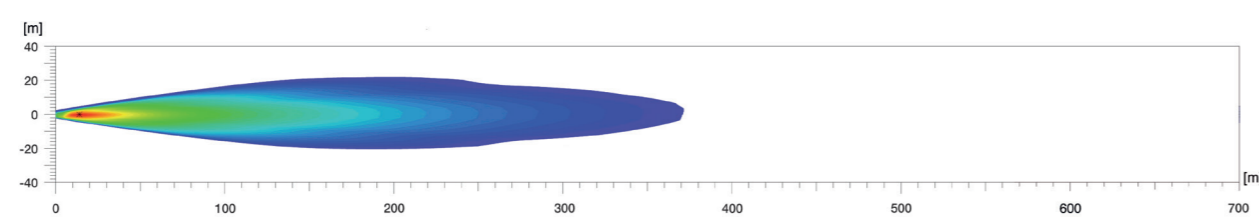

FS LED
12 V / 24 V, 35 W
With universal
bracket
1FJ 958 130-011

LED Light Bar 470 Single Twin, ECE Ref. 17.5 + 17.5

FS LED
12 V / 24 V, 2 x 18 W
With universal
bracket
1FJ 958 130-301

LED Light Bar 350, ECE Ref. 20