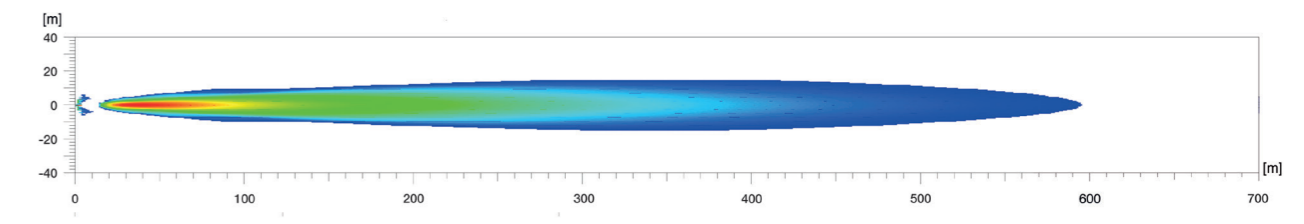

Rallye

Rallye 3003 LED, Ref. 50

RALLYE 3003 LED

FS LED / LED-PO
12 V, PO: 2.4 W,
FS: 14.5 W
24 V, PO: 5 W,
FS: 14.5 W
Chrome ring
1F8 016 797-011