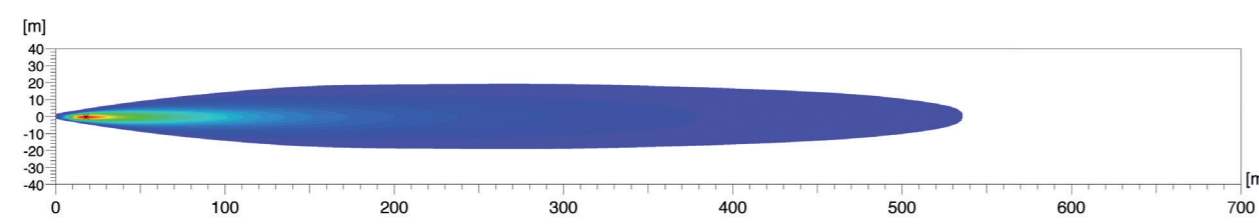

LED auxiliary high beam headlamp Overview

The light distribution patterns each show 2 high beam headlamps in operation.

The light distribution patterns each show 2 high beam headlamps in operation.

NEW

Jumbo

Jumbo LED, ECE Ref. 25

JUMBO LED

FS LED / LED-PO
12 V, PO: 1.3 W,
FS: 8 W
24 V, PO: 2.7 W,
FS: 8 W
Mounting: upright
1FE 016 773-001
Mounting: pendant
1FE 016 773-011

Jumbo 320 FF with LED position light, ECE Ref. 37.5

FS / LED-PO
12 V / 24 V
1FE 008 773-081

NEW

LED Light Bar

LED Light Bar PO, ECE Ref. 25

LED LIGHT BAR 470 PO

FS LED / LED-PO
12 V / 24 V,
PO: 8 W, FS: 35 W
With universal
bracket
1FJ 958 140-001

LED Light Bar 470, ECE Ref. 25

FS LED
12 V / 24 V, 35 W
With universal
bracket
1FJ 958 130-111

LED Light Bar 470, ECE Ref. 37.5

FS LED
12 V / 24 V, 35 W
With universal
bracket
1FJ 958 130-011

LED Light Bar 470 Single Twin, ECE Ref. 17.5 + 17.5

FS LED
12 V / 24 V, 2 x 18 W
With universal
bracket
1FJ 958 130-301

LED Light Bar 350, ECE Ref. 20

FS LED
12 V / 24 V, 25 W
With universal
bracket
1FJ 958 040-072

With plastic bracket
1FJ 958 040-001

LED Light Bar 350, ECE Ref. 30

FS LED
12 V / 24 V, 25 W
With universal
bracket
1FJ 958 040-082

With plastic bracket
1FJ 958 040-051

Key
FS = High beam headlamp | FS LED = LED high beam headlamp | LED-PO = LED position light

Luminator

Luminator LED Metal, Ref. 50

LUMINATOR LED

FS LED / LED-PO
12 V, PO: 2.4 W,
FS: 14.5 W
24 V, PO: 5 W,
FS: 14.5 W
Metal
1F8 016 560-011
Chromium
1F8 016 560-031

Luminator LED Chromium, Ref. 25

LUMINATOR LED

FS LED / LED-PO
12 V, PO: 2.4 W,
FS: 14.5 W
24 V, PO: 5 W,
FS: 14.5 W
Metal
1F8 016 560-001
Chromium
1F8 016 560-021

Luminator Celis, ECE / SAE Ref. 17.5

FS / LED-PO
12 V / 24 V
Metal
1F8 007 560-201
Chromium
1F8 007 560-211

Luminator with LED position light, ECE Ref. 25

FS / LED-PO
12 V / 24 V
1F8 007 560-451

Luminator Compact LED, ECE Ref. 45