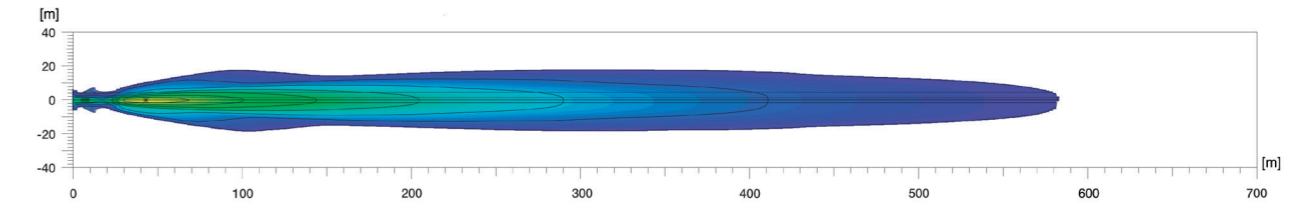

Luminator with LED position light, ECE Ref. 25

FS / LED-PO  
12 V / 24 V  
**1F8 007 560-451**

Luminator Compact LED, ECE Ref. 45

FS LED  
12 V / 24 V, 11 W  
Chrome design ring  
**1F3 011 815-001**  
Black design ring  
**1F3 011 815-011**  
Black design ring,  
heavy duty  
**1F3 011 815-031**