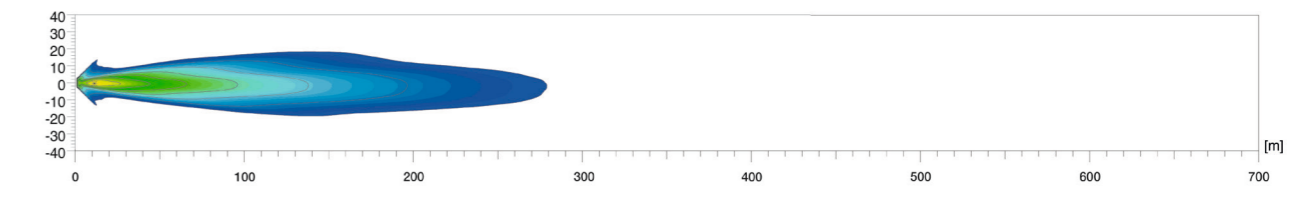

Rallye 3003 with LED position light, ECE Ref. 25

FS / LED-PO
12 V / 24 V
Silver-coloured ring
1F8 009 797-421
Chrome ring
1F8 009 797-431