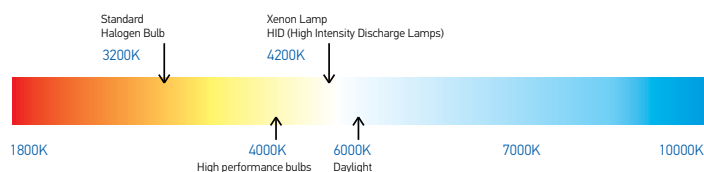

Colour temperature is a measurement in degrees Kelvin (K) that indicates the hue of a specific type of light source. Colour temperatures over 4000K are called cool colours (blueish white), while lower colour temperatures (2700 – 3000K) are called warm colours (yellowish white through red). The higher the temperature of a light source is, the greater the proportion of blue and the lower the proportion of red in the colour spectrum. The illustration below provides an indication of the colour temperature spectrum.