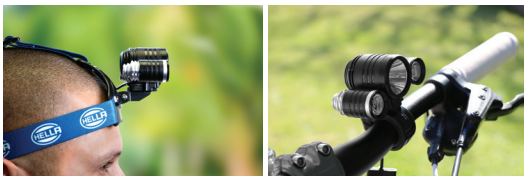

GERMAN ENGINEERING SINCE 1899.

<http://www.hella.co.za> | www.facebook.com/hellasouthafrica