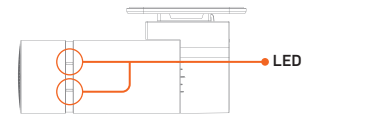

LED

Micro USB Power Socket