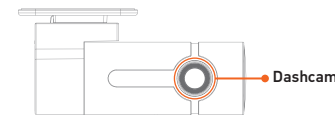

PACKAGE OVERVIEW

Dashcam

MIC

Gesture Induction Area

LED

Micro USB Power Socket

Card Slot

Speaker