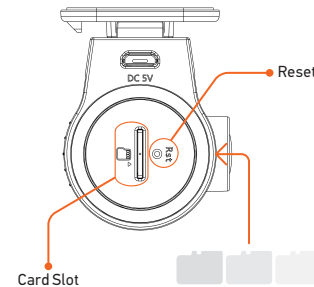

LED Definitions:
 Red : Flashing when recording
 Green : Mobile phone connected

SPECIFICATIONS

1 Hardware

CPU	Hisilicon3516C_V200
Image sensor	Panasonic CMOS sensor
Lens	6-glasses, 150° Wide Angle, F1.8
Wi-Fi	2.4GHz, 802.11b/g/n
G-sensor	three-axis accelerometer

OPERATING INSTRUCTIONS

1 Insert TF Card

Dashcam supports up to 64GB TF card, and Class 10 TF card is required.

2 Dashcam Installation

2.1 The Dashcam should be installed on the interior surface of the windshield and near the rear-view mirror without obstruction.