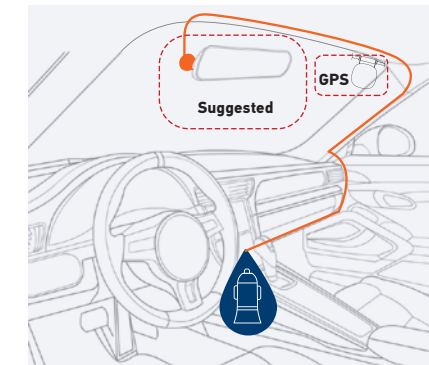

OPERATING INSTRUCTIONS

1 Insert TF Card

Dashcam supports up to 64GB TF card, and Class 10 TF card is required.

2 Dashcam Installation

2.1 The Dashcam should be installed on the interior surface of the windshield and near the rear-view mirror without obstruction.