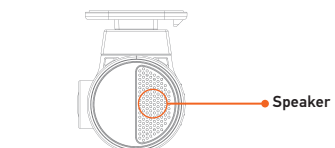

PACKAGE OVERVIEW

Dashcam

MIC

Gesture Induction Area

LED

Micro USB Power Socket

Card Slot

Speaker