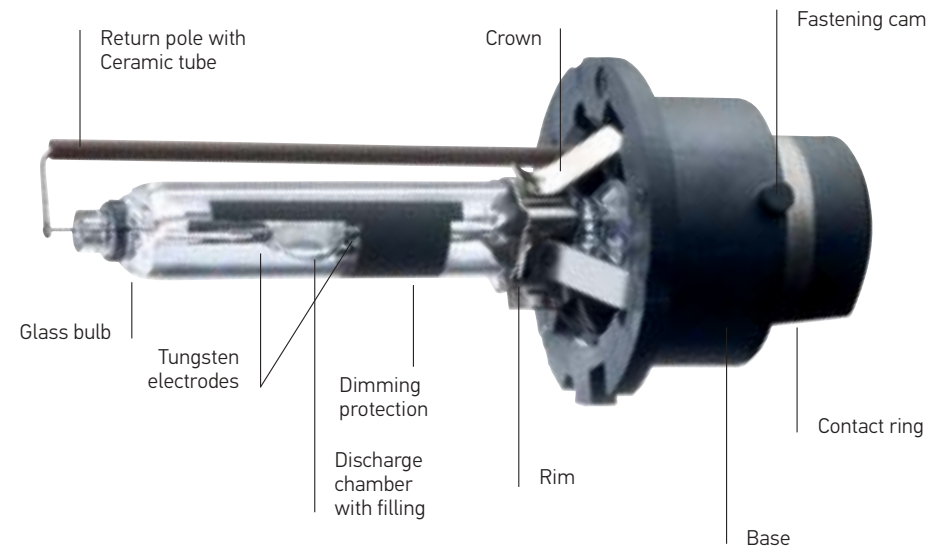

D2R HID LAMP

High-intensity discharge (HID) lamps are also known colloquially as xenon bulbs because they are filled with xenon gas. A ballast generates a high voltage, which produces an electrical gas discharge in the discharge chamber, creating a very bright arc. An HID lamp has an efficiency around 3.5 times higher than a halogen lamp (28% light radiation).

Due to higher luminous efficacy, HID lamps can produce more light than halogen lamps while using the same amount of energy. Thus, an HID lamp of the same size has stronger light distribution.