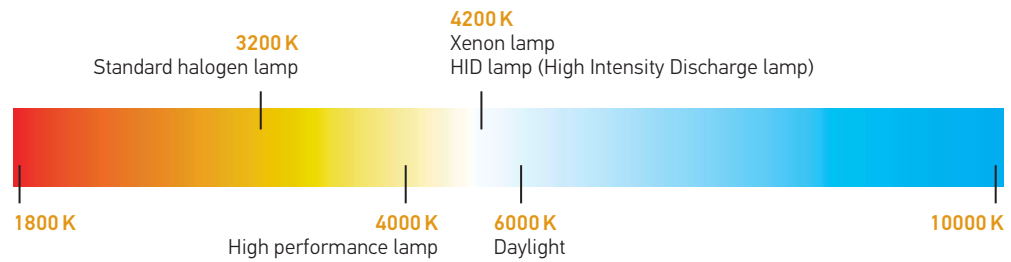

## WHERE DO YOUR PREFERENCES LIE?

- STD = Standard
- HD = Heavy Duty
- LL = Long Life
- BL = Blue Light
- CT = Chrome Top 2.0
- SLL\* = Super Long Life
- +30 = Up to 30% more light
- +50 = Up to 50% more light
- +90 = Up to 90% more light
- +120 = Up to 120% more light

### COLOR SPECTRUM SHOWING TYPICAL COLOR TEMPERATURES

The color temperature of light sources is measured in kelvin (symbol K). Color temperatures over 4,000 K are called 'cold' colors (bluish white), while lower temperatures (yellowish to reddish) are considered 'warm'.

The higher the color temperature of a light source, the higher the proportion of blue in its color spectrum (see image below). An incandescent bulb has a warm white color temperature of approx. 2,700 K. The following image depicts the color temperature spectrum.