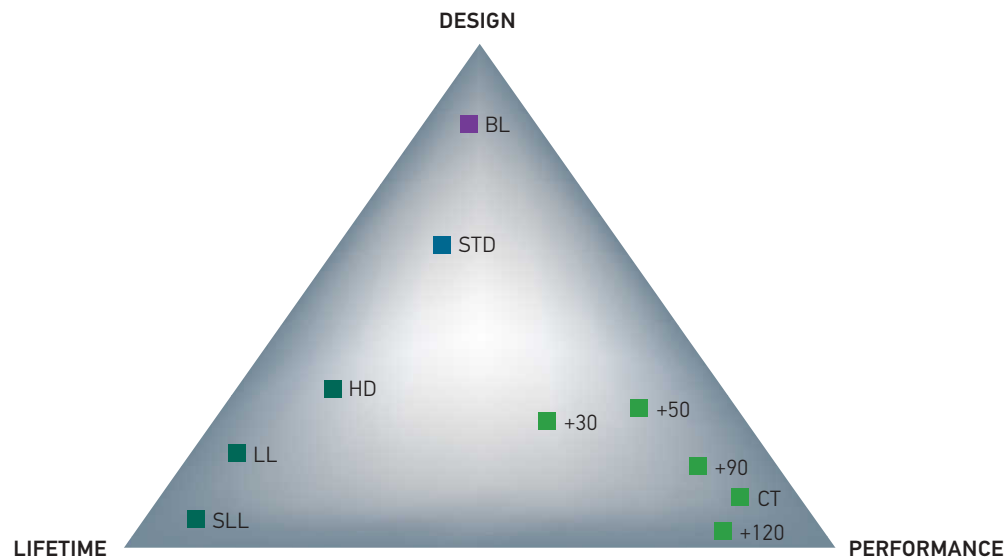

THE RIGHT SOLUTION, EVERY TIME

PERFORMANCE PYRAMID FOR HELLA HALOGEN LAMPS

Drivers are as varied as their cars and their requirements are just as varied. There are many ways to modify a halogen bulb to match the characteristics to individual needs. The HELLA range of halogen lamps pushes the envelope of the possible and offers the right lamp for every driver.

ALL HELLA BULBS ARE E-TESTED AND CERTIFIED TO ECE R37

Higher wattage halogen lamps are currently not approved for use. HELLA Performance halogen lamps offer maximum luminous efficacy with ECE approval.

WHERE DO YOUR PREFERENCES LIE?

- STD = Standard
- HD = Heavy Duty
- LL = Long Life
- BL = Blue Light
- CT = Chrome Top 2.0
- SLL* = Super Long Life
- +30 = Up to 30% more light
- +50 = Up to 50% more light
- +90 = Up to 90% more light
- +120 = Up to 120% more light

*New in our portfolio