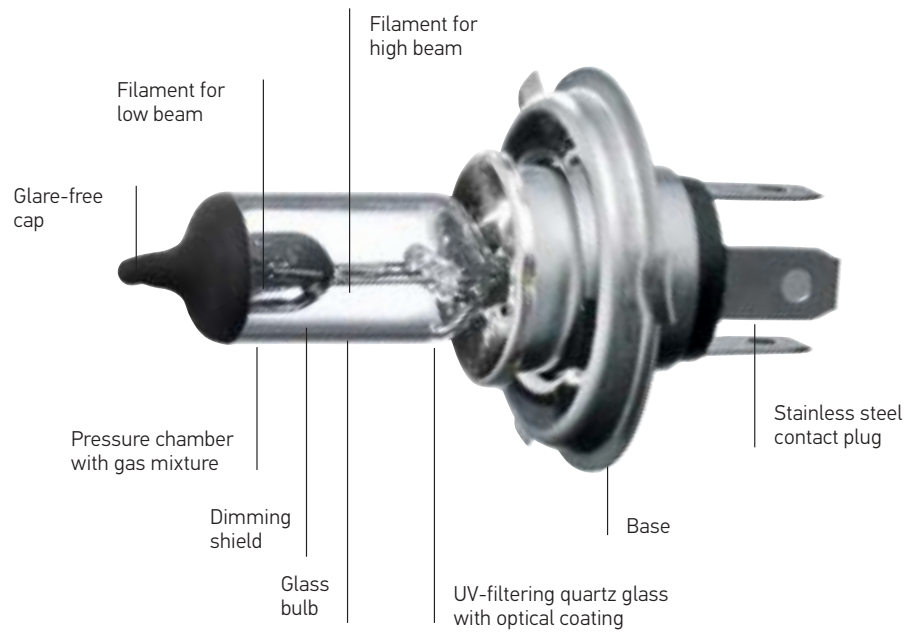

COMPARISON OF LIGHT SOURCES

H4 HALOGEN LAMP

Halogen lamps are actually thermal radiators that convert heat energy into light. The filament begins to glow when subjected to a voltage, generating light as a result.

A standard halogen lamp has an efficiency of around 8%. Approximately 92% of the energy is lost as heat radiation.