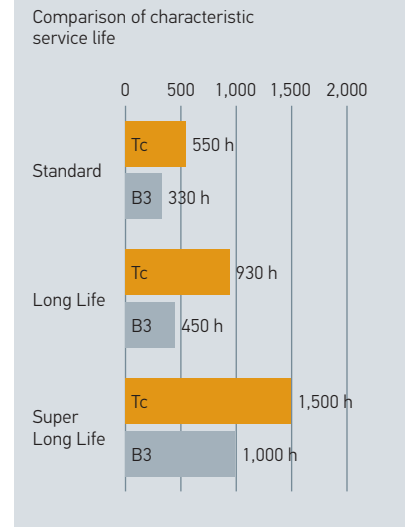

SUPER LONG LIFE

The ideal lamp for travelers: the new Super Long Life from HELLA. Maximum design life with an operating time up to 3x longer enables an optimum price-performance ratio, so the lamps do not need to be replaced as often.

B3

Time (in hours) after which at least 97% of tested lamps are still functioning.

Tc

Time (in hours) after which at least 36.8% of tested lamps are still functioning. The Tc is also known as the Weibull value and is a common unit for specifying and comparing the service life of bulbs.