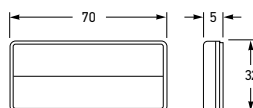

Retro Reflectors

70 x 31.5mm self adhesive, 18cm².

2919	8RA 004 412-002		AMBER
2919BULK	8RA 004 412-008 - Pack of 20		
2919/200	8RA 004 412-006 - Pack of 200		
2920	8RA 004 412-022		RED
2920/200	8RA 004 412-021 - Pack of 200		
2921	8RA 004 412-012		WHITE
2921/200	8RA 004 412-011 - Pack of 200		

Compliance ADR 47/00