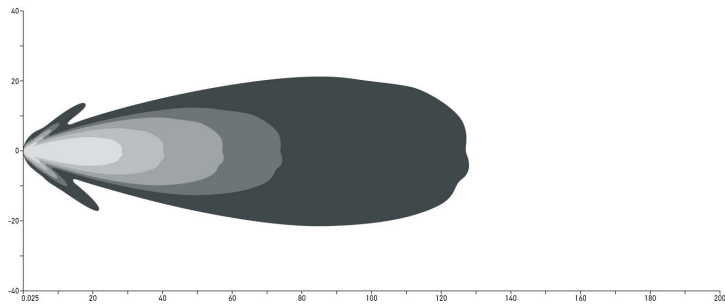

LED CUBE KIT 3"
FLOOD BEAM

LED