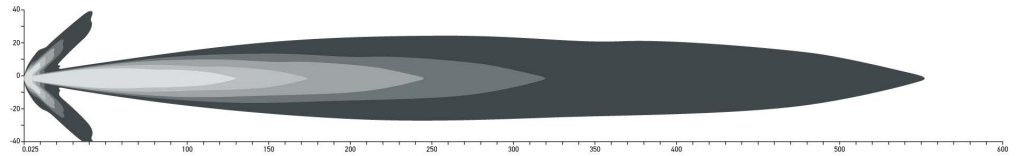

X-TREME KIT 4"
COMBO BEAM

LED

X-TREME KIT 4"
SPOT BEAM

LED

X-TREME KIT 4"
FLOOD BEAM

LED

Product image	Product Dimensions	Technical Specifications	Part Number
<p>X-TREME 3" SMOKED COVER</p> 	<p style="text-align: center;">LED</p> 	<ul style="list-style-type: none"> Lens material: PC Smoked design for 3.6 HELLA X-Treme Cubes 	<p>8XS 358 233-981</p> <p>Content: Includes: (1) Stone shield cover</p>
<p>X-TREME 4" SMOKED COVER</p> 	<p style="text-align: center;">LED</p> 	<ul style="list-style-type: none"> Lens material: PC Smoked design for 3.6 HELLA X-Treme Cubes 	<p>8XS 358 233-971</p> <p>Content: Includes: (1) Stone shield cover</p>
<p>X-TREME 3" AMBER COVER</p> 	<p style="text-align: center;">LED</p> 	<ul style="list-style-type: none"> Lens material: PC Amber design for 3.6 HELLA X-Treme Cubes 	<p>8XS 358 233-961</p> <p>Content: Includes: (1) Stone shield cover</p> <p>Off-road use only</p>
<p>X-TREME 4" AMBER COVER</p> 	<p style="text-align: center;">LED</p> 	<ul style="list-style-type: none"> Lens material: PC Amber design for 3.6 HELLA X-Treme Cubes 	<p>8XS 358 233-951</p> <p>Content: Includes: (1) Stone shield cover</p> <p>Off-road use only</p>