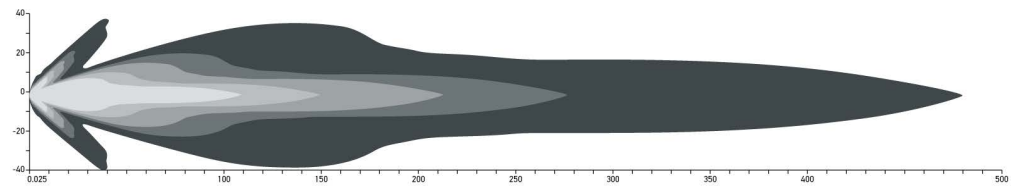

X-TREME KIT 4"
COMBO BEAM

LED