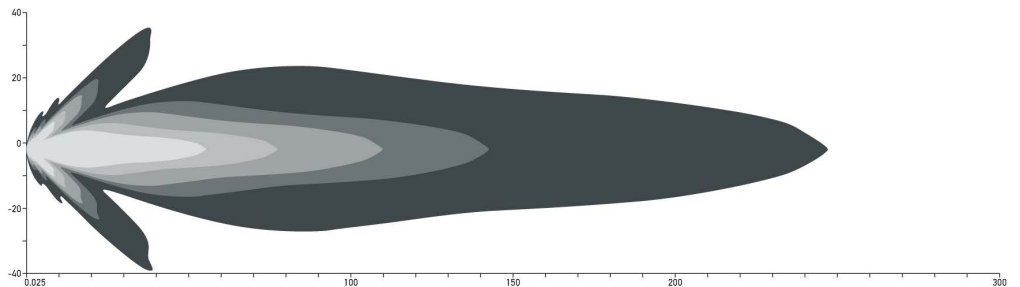

HELLA X-TREME LED CUBES

HELLA X-TREME LED CUBES

- Innovative "X" LED position light in white or amber
- White or Amber PO: For individual, attention-grabbing vehicle styling (off-road use only)
- In two sizes and designs with shallow mounting depth
- Remarkable 7100 lumens (4") and 5700 lumens (3") light output

X-TREME KIT 4"
COMBO BEAM

LED

X-TREME KIT 4"
SPOT BEAM

LED

X-TREME KIT 4"
FLOOD BEAM

LED

Product image	Product Dimensions	Technical Specifications	Part Number
<p>X-TREME 3" SMOKED COVER</p> 	<p style="text-align: center;">LED</p> 	<ul style="list-style-type: none"> Lens material: PC Smoked design for 3.6 HELLA X-Treme Cubes 	<p>8XS 358 233-981</p> <p>Content: Includes: (1) Stone shield cover</p>
<p>X-TREME 4" SMOKED COVER</p> 	<p style="text-align: center;">LED</p> 	<ul style="list-style-type: none"> Lens material: PC Smoked design for 3.6 HELLA X-Treme Cubes 	<p>8XS 358 233-971</p> <p>Content: Includes: (1) Stone shield cover</p>
<p>X-TREME 3" AMBER COVER</p> 	<p style="text-align: center;">LED</p> 	<ul style="list-style-type: none"> Lens material: PC Amber design for 3.6 HELLA X-Treme Cubes 	<p>8XS 358 233-961</p> <p>Content: Includes: (1) Stone shield cover</p> <p>Off-road use only</p>
<p>X-TREME 4" AMBER COVER</p> 	<p style="text-align: center;">LED</p> 	<ul style="list-style-type: none"> Lens material: PC Amber design for 3.6 HELLA X-Treme Cubes 	<p>8XS 358 233-951</p> <p>Content: Includes: (1) Stone shield cover</p> <p>Off-road use only</p>