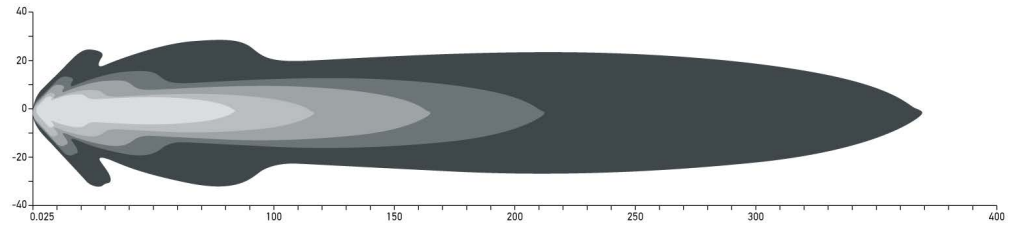

Product image

Light Distribution

X-TREME KIT 3"
COMBO BEAM

LED