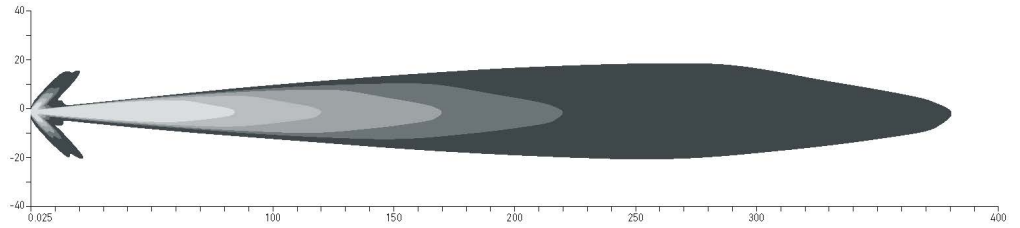

X-TREME KIT 3"
SPOT BEAM

LED