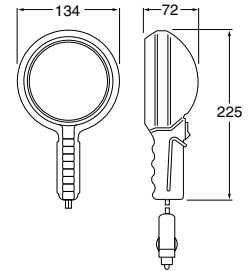

Hand Held Spot Lights

Lightweight Hand Held Spot Lights

Features:

- Powerful 100W 12V or 50W 24V sealed beam
- ON / OFF Switch or momentary ON / OFF Switch
- Plug and cable

Housing Description	Shock and vibration resistant plastic High gloss aluminium reflector
Bulbs	Sealed beam included
Installation	Spiral cable with cigarette lighter plug Extended length 2.5m

Blue Search Lights with ON / OFF Switch

Voltage	Wattage	Housing Colour	Part Number
12V	100	Blue Housing	1520
24V	50	Blue Housing	1525

Black Search Lights with Momentary ON / OFF Switch

Voltage	Wattage	Housing Colour	Part Number
12V	100	Black Housing	1524

Spare Parts -

- 9.1520.07 Spiral Cable and Plug
- 9.1520.06 Switch ON / OFF

Spare Parts -

- 9.1520.07 Spiral Cable and Plug
- 9.1524.06 Switch ON / OFF