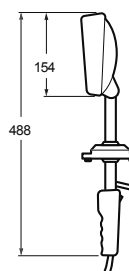

Twin Beam Halogen Lights

Powerful Twin Beam Hand Held Search Light

Hella marine hand held search lights are vital tools for night sailing and landing manoeuvres.

Features:

- Two reflectors and two halogen bulbs on separate switches.
- 55W bulb for close range. 100W bulb for long range. (12V Version)
- 2 x 70W bulbs. (24V Version)
- Trigger switch integrated into the grip allows morse code operation.
- Extended front edge for protection of the glass lens.

Housing Description

Shock and vibration resistant plastic
High gloss aluminium reflector

Bulbs

1 x 12V / 55W H3 bulb included
1 x 12V / 100W H3 bulb included
2 x 24V / 70W H3

Installation

Spiral cable with cigarette lighter plug
Extended length 3.5m

Degree of Protection

IP X6K

Illumination Distance

Twin Beam Hand Held Search Light

Voltage	Housing Colour	Part Number
12V	Black Housing	2862

Replacement Bulb Type -

PK22s
12V / 55W (YC1255)
12V / 100W (YC12100)
24V / 70W (YC2470)

Powerful Twin Beam Fixed Mount Search Light

Designed for installations through cabin roofs.

Features:

- Two reflectors and two halogen bulbs on separate switches.
- Two 12V / 55W or 24V / 70W bulbs.
- 360° rotation. 30° vertical adjustment.
- Extended front edge for protection of the glass lens.

Housing Description

Shock and vibration resistant plastic
High gloss aluminium reflector

Bulbs

2 x 12V / 55W H3 bulbs included
2 x 24V / 70W H3

Installation

Pre-wired with 350mm of cable
Grommet sealed. O-ring included

Degree of Protection

IP X6K

Illumination Distance

Fixed Mount Search Light

Voltage	Housing Colour	Part Number
12V	Black Housing	2863

Replacement Bulb Type -

PK22s
12V / 55W (YC1255)
24V / 70W (YC2470)

Spare Parts - Hand Held Search Lights

- **1** Insert
  9.2862.01
- **2** Plug, Cable & Grip
  9.2862.02
- Plug Assembly
  9.2862.03