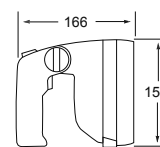

Twin Beam Halogen Lights

Powerful Twin Beam Hand Held Search Light

Hella marine hand held search lights are vital tools for night sailing and landing manoeuvres.

Features:

- Two reflectors and two halogen bulbs on separate switches.
- 55W bulb for close range. 100W bulb for long range. (12V Version)
- 2 x 70W bulbs. (24V Version)
- Trigger switch integrated into the grip allows morse code operation.
- Extended front edge for protection of the glass lens.

Housing Description

Shock and vibration resistant plastic
High gloss aluminium reflector

Bulbs

1 x 12V / 55W H3 bulb included
1 x 12V / 100W H3 bulb included
2 x 24V / 70W H3

Installation

Spiral cable with cigarette lighter plug
Extended length 3.5m

Degree of Protection

IP X6K

Illumination Distance

Twin Beam Hand Held Search Light

Voltage	Housing Colour	Part Number
12V	Black Housing	2862

Replacement Bulb Type -

PK22s
12V / 55W (YC1255)
12V / 100W (YC12100)
24V / 70W (YC2470)

Powerful Twin Beam Fixed Mount Search Light

Designed for installations through cabin roofs.

Features:

- Two reflectors and two halogen bulbs on separate switches.
- Two 12V / 55W or 24V / 70W bulbs.
- 360° rotation. 30° vertical adjustment.
- Extended front edge for protection of the glass lens.

Housing Description

Shock and vibration resistant plastic
High gloss aluminium reflector

Bulbs

2 x 12V / 55W H3 bulbs included
2 x 24V / 70W H3

Installation

Pre-wired with 350mm of cable
Grommet sealed. O-ring included

Degree of Protection

IP X6K

Illumination Distance

Fixed Mount Search Light

Voltage	Housing Colour	Part Number
12V	Black Housing	2863

Replacement Bulb Type -

PK22s
12V / 55W (YC1255)
24V / 70W (YC2470)

Spare Parts - Hand Held Search Lights

- **1** Insert
  9.2862.01
- **2** Plug, Cable & Grip
  9.2862.02
- Plug Assembly
  9.2862.03