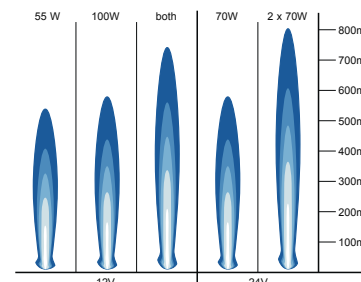

Illumination Distance

Twin Beam Hand Held Search Light

Voltage	Housing Colour	Part Number
12V	Black Housing	2862

Replacement Bulb Type -

PK22s
12V / 55W (YC1255)
12V / 100W (YC12100)
24V / 70W (YC2470)