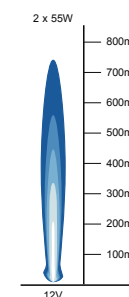

Illumination Distance

Fixed Mount Search Light

Voltage	Housing Colour	Part Number
12V	Black Housing	2863

Replacement Bulb Type -

PK22s
12V / 55W (YC1255)
24V / 70W (YC2470)