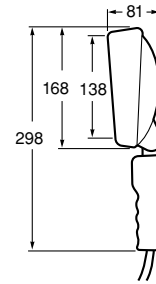

Replacement Bulb Type -

PK22s
12V / 55W (YC1255)
24V / 70W (YC2470)

Spare Parts -

9.2865.01 Insert
9.2865.07 Rubber Rim