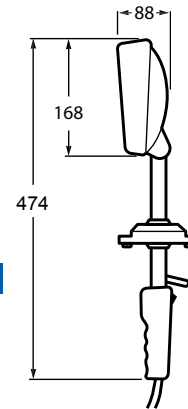

Powerful Twin Beam Fixed Mount Search Light

Designed for installations through cabin roofs.

Features:

- Two reflectors and two halogen bulbs on separate switches.
- Two 12V / 55W or 24V / 70W bulbs.
- 360° rotation. 30° vertical adjustment.
- Extended front edge for protection of the glass lens.

**Halogen Hand Held Search Lamp**

Push lock switch for easy one handed operation.
1.3 metre cable when extended

Bulbs 1 x 12V / 55W H3 bulb included
1 x 24V / 70W H3

Halogen Deck and Hand Held Search Lamp

Voltage	Housing Colour	Part Number
12V	Black Housing	2864

**Replacement Bulb Type -**

PK22s
12V / 55W (YC1255)
24V / 70W (YC2470)

Spare Parts -

9.2865.01 Insert
9.2865.07 Rubber Rim

**Halogen Search Lamp with Remote Control**

360° horizontal rotation, 60° vertical tilt.

Bulbs 1 x 12V / 55W H3 bulb included
1 x 24V / 70W H3

Halogen Search Lamp with Remote Control

Voltage	Housing Colour	Part Number
12V	Black Housing	2866

**Replacement Bulb Type -**