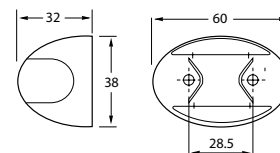

Material Description	UV and impact resistant plastic
Light Source	LED
Installation	Pre-wired with 500mm of cable
Operating Voltage	Red, Amber - Multivolt™ 8-28V DC Blue, White, Green - Multivolt™ 10-33V DC
Power Consumption	0.5W
Degree of Protection	Completely sealed