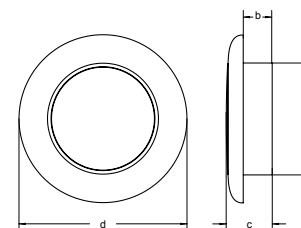

Degree of Protection

IP 67

Mounting

Recess or surface mount

3 stainless steel screws included

Power Consumption

0.5W

a = 50.0mm
 b = 13.0mm
 c = 21.0mm
 d = 75.0mm plastic rims
 72.0mm stainless steel rims