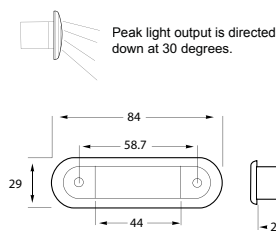

Material Description UV and impact resistant plastic
Light Source LED
Installation Pre-wired with 120mm of cable
Operating Voltage Multivolt™ 10-33V DC (Red 8-28V DC)
Power Consumption 0.5W
Degree of Protection Completely sealed