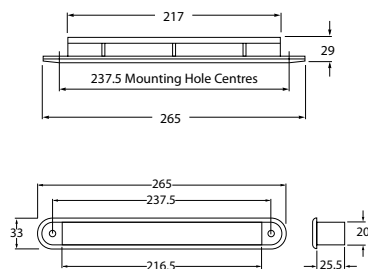

LED Strip Lamps

Hella marine flush mount LED strip lamps are suitable for a variety of exterior and interior applications including chart reading, lighting steps, and providing general ambient effects. The LED strip lamps provide all the power saving and reliability advantages of the Hella marine LED range.

Material Description	UV and impact resistant plastic
Light Source	LED
Installation	Pre-wired with 2.5m of cable
Operating Voltage	12V or 24V DC
Power Consumption	2W

White Light	12V DC	24V DC
265mm Long (Clear Lens)	2641-12V	2641-24V
Red Light	12V DC	24V DC
265mm Long (Clear Lens)	95907370	95907375
Blue Light	12V DC	24V DC
265mm Long (Clear Lens)	95907360	95907365

Surface Mount LED Courtesy Lamps

Stylish, compact and completely sealed surface mounted LED courtesy lamps with Multivolt™ technology for ultra low power consumption and an ultra long service life.

Material Description	UV and impact resistant plastic
Light Source	LED
Installation	Pre-wired with 500mm of cable
Operating Voltage	Red, Amber - Multivolt™ 8-28V DC Blue, White, Green - Multivolt™ 10-33V DC
Power Consumption	0.5W
Degree of Protection	Completely sealed

Accessory

9BG 959 565-017
4 x white mounting shrouds

LED Surface Mount Lamps Multivolt™

Blue Light	White Light	Green Light	Red Light	Amber Light
2XT 959 630-251	2XT 959 630-451	2XT 959 630-551	2XT 959 630-351	2XT 959 630-151