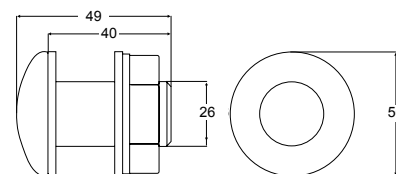

Amber Light	12V DC

2JA 998 543-001