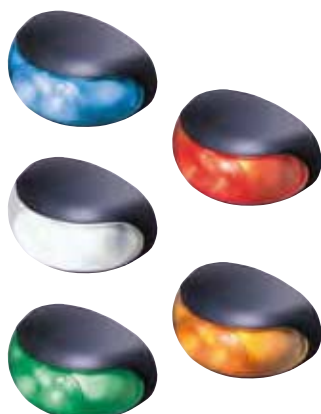

Surface Mount LED Courtesy Lamps

Stylish, compact and completely sealed surface mounted LED courtesy lamps with Multivolt™ technology for ultra low power consumption and an ultra long service life.