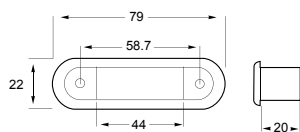

Oblong Courtesy Lamps

Stylish, compact and power saving Hella marine LED courtesy lamps for interior or exterior installations. Completely sealed and ultra durable, they are ideal for illuminating onboard areas such as steps, stairs, toe kicks, storage areas, companion ways, deck fittings, signs and switches. Multivolt™ versions ensure consistent illumination across a range of input voltages from 10-33 DC, low power consumption and an ultra long service life.

Material Description UV and impact resistant plastic
Light Source LED
Installation Pre-wired with 120mm of cable
Operating Voltage Red 12V DC
Blue, Green, White Multivolt™ 10-33V DC
Power Consumption 0.5W
Degree of Protection Completely sealed

		Narrow Rim Rectangular	
		12V DC	24V DC
AMBER LENS	Amber	95951001	95951006
RED LENS	Red	95951031	95951033
CLEAR LENS	Blue	95951025 Multivolt™	
CLEAR LENS	Green	95951015 Multivolt™	
CLEAR LENS	White	95951040 Multivolt™	

LED Multivolt
LED Multivolt
LED Multivolt

		Wide Rim Rectangular	
		12V DC	24V DC
AMBER LENS	Amber	95951051	95951053
RED LENS	Red	95951071	95951073
CLEAR LENS	Blue	95951065 Multivolt™	
CLEAR LENS	Green	95951095 Multivolt™	
CLEAR LENS	White	95951080 Multivolt™	

LED Multivolt
LED Multivolt
LED Multivolt

LED Step Lamps

Material Description UV and impact resistant plastic
Light Source LED
Installation Pre-wired with 120mm of cable
Operating Voltage Multivolt™ 10-33V DC (Red 8-28V DC)
Power Consumption 0.5W
Degree of Protection Completely sealed

		Wide Rim Rectangular Step Lamps	
RED LENS	Red	95968070 Multivolt™	
CLEAR LENS	Blue	95968060 Multivolt™	
CLEAR LENS	Green	95968090 Multivolt™	
CLEAR LENS	White	95968080 Multivolt™	

LED Multivolt
LED Multivolt
LED Multivolt
LED Multivolt