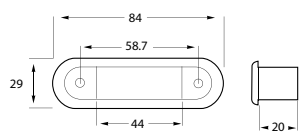

Narrow Rim Rectangular	
		12V DC	24V DC
AMBER LENS	Amber	95951001	95951006
RED LENS	Red	95951031	95951033
CLEAR LENS	Blue	95951025 Multivolt™	
CLEAR LENS	Green	95951015 Multivolt™	
CLEAR LENS	White	95951040 Multivolt™	

LED Multivolt
LED Multivolt
LED Multivolt