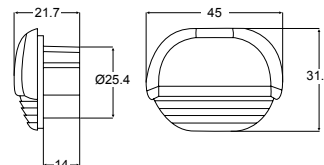

Note - Lamp covers cannot be removed easily once clipped into place.

LED Multivolt	White Light	12V / 24V DC	LED Multivolt	Blue Light	12V / 24V DC
	Chrome Cap	2JA 998 560-001		Chrome Cap	2JA 998 560-041
	White Cap	2JA 998 560-011		White Cap	2JA 998 560-051
	Gold Plated Cap	2JA 998 560-081		Gold Plated Cap	2JA 998 560-091