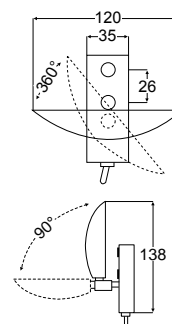

6886 Series Halogen Interior Lamps

Housing Type	Part Number
Solid Brass Housing	2JA 006 886-001

12V / 10W Bulb
(YM1210)
24V / 10W Bulb
(YM2410)