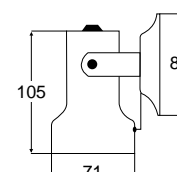

Solid brass lamp with a lacquer finish for permanent protection. For 5W, 10W or 21W bulbs. ON/OFF switch integrated into lamp head. Lamp can be turned and pivoted in all directions.

| | |
|----------------------------|-------------------------------|
| Housing Description | Solid Brass |
| Bulb | BA15s (Not included) |
| Installation | Pre-wired with 120mm of cable |
| Maximum Output | 21W |