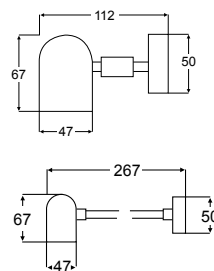

| | |
|----------------------------|-------------------------------|
| Housing Description | Solid brass |
| Bulb | Halogen G4 (Not included) |
| Installation | Pre-wired with 150mm of cable |
| Maximum Output | 20W |