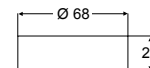

Halogen Interior Lamps

8516 Series

Halogen spot lamps. Attachment ring allows the lamp to be surface or flush mounted. Can be installed without screws. 55mm mounting hole diameter.

Housing Description	Plastic
Bulb	12V / 10W Halogen G4 included
Installation	Pre-wired with 120mm of cable
Maximum Output	10W

8516 Series Halogen Interior Lamps

Voltage	Housing Colour	Part Number
12V	White Housing	2794
12V	Chrome Housing	2JA 998 516-011
12V	Brass Coloured Housing	2JA 998 516-021

12V / 10W Bulb
(YM1210)
24V / 10W Bulb
(YM2410)

8516 Series - Surface mount

Surface mount halogen spot lamps. Fixed aluminium reflector. Includes attachment ring and mounting screws.

Housing Description	Plastic
Bulb	12V / 10W Halogen G4 included
Installation	Pre-wired with 120mm of cable
Maximum Output	10W

8516 Series Halogen Interior Lamps

Voltage	Housing Colour	Part Number
12V	White Housing	2JA 998 516-031
12V	Chrome Housing	2JA 998 516-041
12V	Brass Coloured Housing	2JA 998 516-051

12V / 10W Bulb
(YM1210)
24V / 10W Bulb
(YM2410)

8527 Series - With switch

High performance halogen spot lamp with integrated switch. Switches ON and OFF by rotating the rim. Includes mounting screws.

Housing Description	Plastic
Bulb	12V / 10W Halogen G4 included
Installation	Pre-wired with 120mm of cable
Maximum Output	10W

8527 Series Halogen Interior Lamps

Voltage	Housing Colour	Part Number
12V	White Housing	2JA 998 527-001
12V	Chrome Housing	2JA 998 527-011
12V	Brass Coloured Housing	2JA 998 527-021

12V / 10W Bulb
(YM1210)
24V / 10W Bulb
(YM2410)