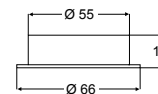

8516 Series

Halogen spot lamps. Attachment ring allows the lamp to be surface or flush mounted. Can be installed without screws. 55mm mounting hole diameter.

| | |
|----------------------------|-------------------------------|
| Housing Description | Plastic |
| Bulb | 12V / 10W Halogen G4 included |
| Installation | Pre-wired with 120mm of cable |
| Maximum Output | 10W |