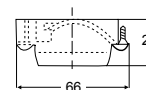

6047 Series

Halogen spot lamps. Attachment ring allows the lamp to be surface or flush mounted. 14mm installation depth.

| | |
|----------------------------|-------------------------------|
| Housing Description | Plastic |
| Bulb | Halogen G4 (Not included) |
| Installation | Pre-wired with 150mm of cable |
| Maximum Output | 10W |