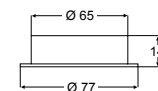

8527 Series - With switch

High performance halogen spot lamp with integrated switch. Switches ON and OFF by rotating the rim. Includes mounting screws.