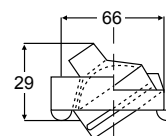

Housing Description	Plastic
Bulb	Halogen G4 (Not included)
Installation	Pre-wired with 150mm of cable
Maximum Output	20W

6046 Series Halogen Interior Lamps

Housing Colour	Part Number
White Housing	2JA 006 046-001
Black Housing	2JA 006 046-021

12V / 10W Bulb
(YM1210)
24V / 10W Bulb
(YM2410)