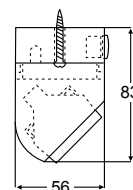

| | |
|----------------------------|-------------------------------|
| Housing Description | Plastic |
| Bulb | Halogen G4 (Not included) |
| Installation | Pre-wired with 150mm of cable |
| Maximum Output | 20W |