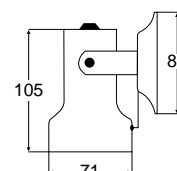

3681 Series Halogen Interior Lamps

Housing Type	Part Number
Aluminium Housing	2JA 003 681-001

12V / 10W Bulb
(G1210)
24V / 10W Bulb
(G2410)