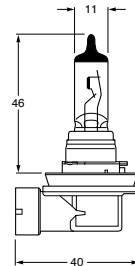

Part No.	Voltage	Wattage	Base	ADR 51/00 Category	UV Cut
H9 HALOGEN					
CF1265	12	65	PGJ 19-5	H9	•

H9 Globes

Part No.	Voltage	Wattage	Base	ADR 51/00 Category	UV Cut
H11 HALOGEN					
CG1255	12	55	PGJ 19-2	H11	•
CG2470	24	70	PGJ 19-2	H11	•