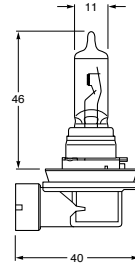

Part No.	Voltage	Wattage	Base	ADR 51/00 Category	UV Cut
H9 HALOGEN					
CF1265	12	65	PGJ 19-5	H9	•

H9 Globes

Part No.	Voltage	Wattage	Base	ADR 51/00 Category	UV Cut
H11 HALOGEN					
CG1255	12	55	PGJ 19-2	H11	•
CG2470	24	70	PGJ 19-2	H11	•