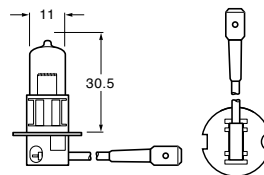

Part No.	Voltage	Wattage	Base	ADR 51/00 Category	UV Cut
H3 PREMIUM XENON HALOGEN - PLUS 50					
YCX1255BL	12	55	PK22s	H3	•
H3 PREMIUM XENON HALOGEN - PLUS 30					
YCP1255BL	12	55	PK22s	H3	•
H3 PREMIUM XENON HALOGEN - COOL BLUE					
YCB1255BL	12	55	PK22s	H3	•

Part No.	Voltage	Wattage	Base	ADR 51/00 Category	UV Cut	Rated Life Long Life / Standard	
H3 HALOGEN LONG LIFE							
YC1255LL	12	55	PK22s	H3	•	1500	450
H3 HALOGEN PREMIUM HIGH PERFORMANCE LONG LIFE							
YC2470LTS	24	70	PK22s	H3	•	1200	650

Part No.	Voltage	Wattage	Base	ADR 51/00 Category	UV Cut
H3 HALOGEN HIGH PERFORMANCE					
YC12100	12	100	PK22s	-	•
YC24100	24	100	PK22s	-	•
HALOGEN					
YC2470	24	70	PK22s	H3	•

H3 Globes