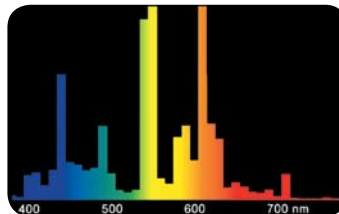

Colour 840 LUMILUX®
Cool White