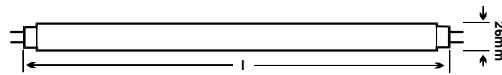

Fluorescent Lamps

Part No.	Colour	Wattage	Base	Ra	lm CCG	Length
LUMILUX® FLUORESCENT LAMPS - 26MM DIAMETER						
HM18840FLS	LUMILUX Cool White	18	G13	1 B	1350	590mm
HM36840FLS	LUMILUX Cool White	36	G13	1 B	3100	970mm
HM58840FLS	LUMILUX Cool White	58	G13	1 B	5200	1500mm

Part No.	Colour	Wattage	Base	Ra	lm CCG	Length
FLUORESCENT LAMPS - 26MM DIAMETER, SPLINTER PROTECTION						
HM18841FLP	LUMILUX Cool White	18	G13	1 B	1300	590mm
HM36840FLP	LUMILUX Cool White	36	G13	1 B	3150	1200mm
HM58840FLP	LUMILUX Cool White	58	G13	1 B	5050	1500mm

Note: Ra 1B indicates excellent colour rendering properties

Colour 840 LUMILUX®
Cool White

DULUX® TE for use with Electronic Control Gear (ECG)

Part No.	Colour	Wattage	Base	Ra	Lm	Length
HM42840DLX	LUMILUX Cool White	42	GX24q-4	1 B 2700K	3200	1680mm