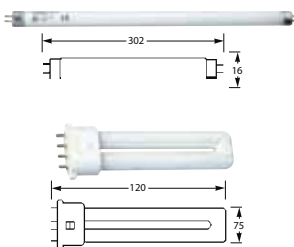

Navigation Lamp Bulbs. BAY15s Base

Part Number	Voltage	Wattage	Base	ECE Category
G125	12	5	BA15s	R5W
G245	24	5	BA15s	R5W
G1210	12	10	BA15s	R10W
G2410	24	10	BA15s	R10W
S1221/5V	12	21/5	BA15d	P21/5W

Part Number	Voltage	Wattage	Base	ECE Category
R1218	12	18	BA15s	
R2418	24	18	BA15s	
R1221	12	21	BA15s	P21W
R2421	24	21	BA15s	P21W

Part Number	Voltage	Wattage	Base
N1210	12	10	SV8.5

Replacement Bulbs for Deck Floodlights and Interior Lamps

Deck Floodlight Bulb. GX5.3 Base

Part Number	Voltage	Wattage	Base
8GH 998 529-001	12	20	GX5.3

Deck Floodlight and Search Light Bulbs. PK22s Base. H3

Part Number	Voltage	Wattage	Base	H3
YC1255	12	55	PK22s	H3
YC2470	24	70	PK22s	H3
YC12100	12	100	PK22s	H3

Deck Floodlight and Search Light Gas Discharge (HID) Bulbs. D2S

Part Number	Colour Temp°K	Voltage	Wattage	Base	ECE Category
XN4000	4200°K	12/24	35	P32d-2	D2S
XN4000CM	5000°K	12/24	35	P32d-2	D2S
XN4000WX	6000°K	12/24	35	P32d-2	D2S

Halogen Interior Lamp Bulbs. G4 Base

Part Number	Voltage	Wattage	Base
YM125	12	5	G4
YM1210	12	10	G4
YM1220	12	20	G4
YM2420	24	20	G4
YM2410	24	10	G4

Halogen Interior Lamp Bulbs. BA9s Base

Part Number	Voltage	Wattage	Base	ECE Category
H122	12	2	BA9s	
HL126X	12	6	BA9s	
HL124	12	4	BA9s	T4W
HL244	24	4	BA9s	T4W
YL125	12	5	BA9s	