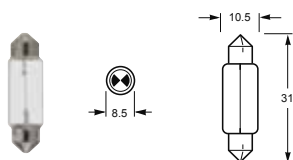

Navigation Lamp Bulbs. BAY15s Base

Part Number	Voltage	Wattage	Base	ECE Category
G125	12	5	BA15s	R5W
G245	24	5	BA15s	R5W
G1210	12	10	BA15s	R10W
G2410	24	10	BA15s	R10W
S1221/5V	12	21/5	BA15d	P21/5W

Part Number	Voltage	Wattage	Base	ECE Category
R1218	12	18	BA15s	
R2418	24	18	BA15s	
R1221	12	21	BA15s	P21W
R2421	24	21	BA15s	P21W

Navigation Lamp and Interior Lamp Bulbs. SV8.5 Base

Navigation Lamp Bulbs. SV8.5 Base

Part Number	Voltage	Wattage	Base
K1210	12	10	SV8.5
K2410	24	10	SV8.5

Part Number	Voltage	Wattage	Base	ECE Category
L125	12	5	SV8.5	C5W
L245	24	5	SV8.5	C5W

Part Number	Voltage	Wattage	Base
N1210	12	10	SV8.5

Replacement Bulbs for Deck Floodlights and Interior Lamps

Deck Floodlight Bulb. GX5.3 Base

Part Number	Voltage	Wattage	Base
8GH 998 529-001	12	20	GX5.3

Deck Floodlight and Search Light Bulbs. PK22s Base. H3