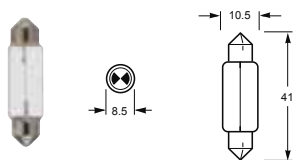

Navigation Lamp and Interior Lamp Bulbs. SV8.5 Base

Navigation Lamp Bulbs. SV8.5 Base

Part Number	Voltage	Wattage	Base
K1210	12	10	SV8.5
K2410	24	10	SV8.5