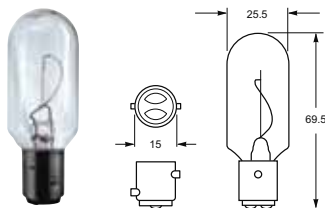

Replacement Bulbs for Navigation and Interior Lamps

Navigation Lamp Bulbs. BAY15d Base

Part Number	Voltage	Wattage	Base
EA 1210	12	>10/12	BAY15d
EA 1225	12	25/30	BAY15d
EA 2410	24	>10/12	BAY15d
EA 2425	24	25/30	BAY15d

Navigation Lamp Bulbs. BAY15s Base

Part Number	Voltage	Wattage	Base	ECE Category
G125	12	5	BA15s	R5W
G245	24	5	BA15s	R5W
G1210	12	10	BA15s	R10W
G2410	24	10	BA15s	R10W
S1221/5V	12	21/5	BA15d	P21/5W

Part Number	Voltage	Wattage	Base	ECE Category
R1218	12	18	BA15s	
R2418	24	18	BA15s	
R1221	12	21	BA15s	P21W
R2421	24	21	BA15s	P21W

Navigation Lamp and Interior Lamp Bulbs. SV8.5 Base

Navigation Lamp Bulbs. SV8.5 Base

Part Number	Voltage	Wattage	Base
K1210	12	10	SV8.5
K2410	24	10	SV8.5

Part Number	Voltage	Wattage	Base	ECE Category
L125	12	5	SV8.5	C5W
L245	24	5	SV8.5	C5W

Part Number	Voltage	Wattage	Base
N1210	12	10	SV8.5

Replacement Bulbs for Deck Floodlights and Interior Lamps

Deck Floodlight Bulb. GX5.3 Base

Part Number	Voltage	Wattage	Base
8GH 998 529-001	12	20	GX5.3

Deck Floodlight and Search Light Bulbs. PK22s Base. H3