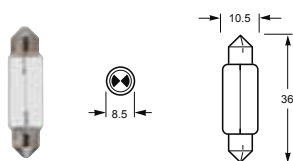

Replacement Bulbs for Navigation and Interior Lamps

Navigation Lamp Bulbs. BAY15d Base

Part Number	Voltage	Wattage	Base
EA 1210	12	>10/12	BAY15d
EA 1225	12	25/30	BAY15d
EA 2410	24	>10/12	BAY15d
EA 2425	24	25/30	BAY15d

Navigation Lamp Bulbs. BAY15s Base

Part Number	Voltage	Wattage	Base	ECE Category
G125	12	5	BA15s	R5W
G245	24	5	BA15s	R5W
G1210	12	10	BA15s	R10W
G2410	24	10	BA15s	R10W
S1221/5V	12	21/5	BA15d	P21/5W

Part Number	Voltage	Wattage	Base	ECE Category
R1218	12	18	BA15s	
R2418	24	18	BA15s	
R1221	12	21	BA15s	P21W
R2421	24	21	BA15s	P21W

Navigation Lamp and Interior Lamp Bulbs. SV8.5 Base

Navigation Lamp Bulbs. SV8.5 Base

Part Number	Voltage	Wattage	Base
K1210	12	10	SV8.5
K2410	24	10	SV8.5

Part Number	Voltage	Wattage	Base	ECE Category
L125	12	5	SV8.5	C5W
L245	24	5	SV8.5	C5W