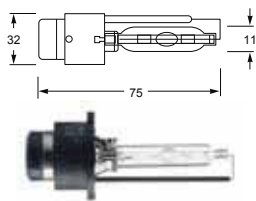

Navigation Lamp Bulbs. BAY15s Base

Part Number	Voltage	Wattage	Base	ECE Category
G125	12	5	BA15s	R5W
G245	24	5	BA15s	R5W
G1210	12	10	BA15s	R10W
G2410	24	10	BA15s	R10W
S1221/5V	12	21/5	BA15d	P21/5W

Part Number	Voltage	Wattage	Base	ECE Category
R1218	12	18	BA15s	
R2418	24	18	BA15s	
R1221	12	21	BA15s	P21W
R2421	24	21	BA15s	P21W

Navigation Lamp and Interior Lamp Bulbs. SV8.5 Base

Navigation Lamp Bulbs. SV8.5 Base

Part Number	Voltage	Wattage	Base
K1210	12	10	SV8.5
K2410	24	10	SV8.5

Part Number	Voltage	Wattage	Base	ECE Category
L125	12	5	SV8.5	C5W
L245	24	5	SV8.5	C5W

Part Number	Voltage	Wattage	Base
N1210	12	10	SV8.5

Replacement Bulbs for Deck Floodlights and Interior Lamps

Deck Floodlight Bulb. GX5.3 Base

Part Number	Voltage	Wattage	Base
8GH 998 529-001	12	20	GX5.3

Deck Floodlight and Search Light Bulbs. PK22s Base. H3

Part Number	Voltage	Wattage	Base	H3
YC1255	12	55	PK22s	H3
YC2470	24	70	PK22s	H3
YC12100	12	100	PK22s	H3

Deck Floodlight and Search Light Gas Discharge (HID) Bulbs. D2S

Part Number	Colour Temp°K	Voltage	Wattage	Base	ECE Category
XN4000	4200°K	12/24	35	P32d-2	D2S
XN4000CM	5000°K	12/24	35	P32d-2	D2S
XN4000WX	6000°K	12/24	35	P32d-2	D2S