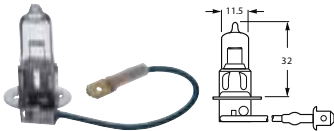

Navigation Lamp Bulbs. BAY15s Base

Part Number	Voltage	Wattage	Base	ECE Category
G125	12	5	BA15s	R5W
G245	24	5	BA15s	R5W
G1210	12	10	BA15s	R10W
G2410	24	10	BA15s	R10W
S1221/5V	12	21/5	BA15d	P21/5W

Part Number	Voltage	Wattage	Base	ECE Category
R1218	12	18	BA15s	
R2418	24	18	BA15s	
R1221	12	21	BA15s	P21W
R2421	24	21	BA15s	P21W

Navigation Lamp and Interior Lamp Bulbs. SV8.5 Base

Navigation Lamp Bulbs. SV8.5 Base

Part Number	Voltage	Wattage	Base
K1210	12	10	SV8.5
K2410	24	10	SV8.5

Part Number	Voltage	Wattage	Base	ECE Category
L125	12	5	SV8.5	C5W
L245	24	5	SV8.5	C5W

Part Number	Voltage	Wattage	Base
N1210	12	10	SV8.5

Replacement Bulbs for Deck Floodlights and Interior Lamps

Deck Floodlight Bulb. GX5.3 Base

Part Number	Voltage	Wattage	Base
8GH 998 529-001	12	20	GX5.3

Deck Floodlight and Search Light Bulbs. PK22s Base. H3