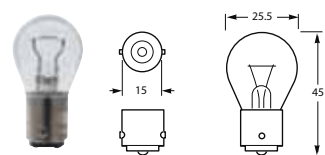

Replacement Bulbs for Navigation and Interior Lamps

Navigation Lamp Bulbs. BAY15d Base

Part Number	Voltage	Wattage	Base
EA 1210	12	>10/12	BAY15d
EA 1225	12	25/30	BAY15d
EA 2410	24	>10/12	BAY15d
EA 2425	24	25/30	BAY15d

Navigation Lamp Bulbs. BAY15s Base

Part Number	Voltage	Wattage	Base	ECE Category
G125	12	5	BA15s	R5W
G245	24	5	BA15s	R5W
G1210	12	10	BA15s	R10W
G2410	24	10	BA15s	R10W
S1221/5V	12	21/5	BA15d	P21/5W

Part Number	Voltage	Wattage	Base	ECE Category
R1218	12	18	BA15s	
R2418	24	18	BA15s	
R1221	12	21	BA15s	P21W
R2421	24	21	BA15s	P21W