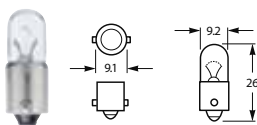

Part Number	Voltage	Wattage	Base
N1210	12	10	SV8.5

Replacement Bulbs for Deck Floodlights and Interior Lamps

Deck Floodlight Bulb. GX5.3 Base

Part Number	Voltage	Wattage	Base
8GH 998 529-001	12	20	GX5.3

Deck Floodlight and Search Light Bulbs. PK22s Base. H3

Part Number	Voltage	Wattage	Base	H3
YC1255	12	55	PK22s	H3
YC2470	24	70	PK22s	H3
YC12100	12	100	PK22s	H3

Deck Floodlight and Search Light Gas Discharge (HID) Bulbs. D2S

Part Number	Colour Temp°K	Voltage	Wattage	Base	ECE Category
XN4000	4200°K	12/24	35	P32d-2	D2S
XN4000CM	5000°K	12/24	35	P32d-2	D2S
XN4000WX	6000°K	12/24	35	P32d-2	D2S

Halogen Interior Lamp Bulbs. G4 Base

Part Number	Voltage	Wattage	Base
YM125	12	5	G4
YM1210	12	10	G4
YM1220	12	20	G4
YM2420	24	20	G4
YM2410	24	10	G4

Halogen Interior Lamp Bulbs. BA9s Base

Part Number	Voltage	Wattage	Base	ECE Category
H122	12	2	BA9s	
HL126X	12	6	BA9s	
HL124	12	4	BA9s	T4W
HL244	24	4	BA9s	T4W
YL125	12	5	BA9s	