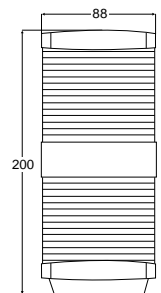

Housing Description	UV and impact resistant plastic housing and lens
Minimum Visible Distance	Red / Green 2 NM, Stern 2 NM, All Round White / Anchor 2 NM
Bulb	12V BAY15d included
Installation	Horizontal surface mount.
Cable Entry	Through base plate with rubber grommet
Degree of Protection	IP 55

2984 Series Spare Parts

Lamp housing black

(Tri-colour lamp only)	9.2845.01
1 Tri-colour with Anchor lamp	9.2845.01
2 Tri-colour with Anchor lamp	9.2845.02

Bulb 12V

Tri-colour lamp	(EA1225)
Tri-colour with Anchor lamp	(EA1225)
	(EA1210)