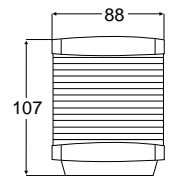

Housing Description	UV and impact resistant plastic housing and lens
Minimum Visible Distance	Red / Green 2 NM, Stern 2 NM, All Round White / Anchor 2 NM
Bulb	12V BAY15d included
Installation	Horizontal surface mount.
Cable Entry	Through base plate with rubber grommet
Degree of Protection	IP 55