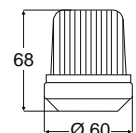

Housing Description UV and impact resistant plastic housing and lens
Minimum Visible Distance 2 Nautical Mile
Bulb 12V / 10W BA15s included
Installation Horizontal surface mount. Includes stainless steel screws
Degree of Protection IP 54