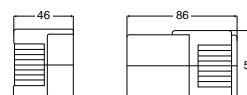

Bulb

12V / 10W SV8.5 included

Installation

Pre-wired with 100mm of cable, includes stainless steel screws

Degree of Protection

IP X6

1 Nautical Mile Port Lamps

Voltage	Black Housing	White Housing
12V	2LT 995 005-001	2LT 995 005-021