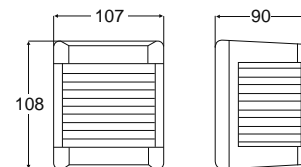

2 Nautical Mile Lamps

Lamp Type	Voltage	Black Housing	White Housing
Port	12V	2854	2854W
Port	24V	2854-1	
Starboard	12V	2853	2853W
Starboard	24V	2853-1	
Bi-colour	12V	2852	2852W
Bi-colour	24V	2852-1	
Stern	12V	2851	2851W
Stern	24V	2851-1	
Towing Lamp	12V	2828	
Towing Lamp	24V	2828-1	

3 Nautical Mile Lamps

Lamp Type	Voltage	Black Housing	White Housing
Masthead	12V	2850	2850W
Masthead	24V	2850-1