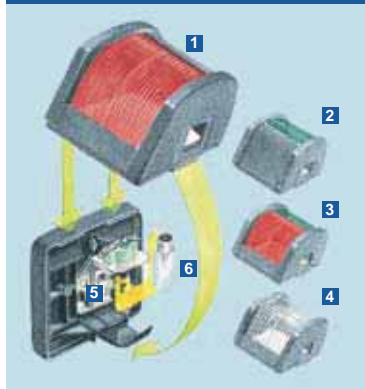

2984 Series Spare Parts

- **1 Lamp housing black**
  Port 9.2854.01
- **Lamp housing white**
  Port 9EL 127 083-101
- **2 Lamp housing black**
  Starboard 9.2853.01
- **Lamp housing white**
  Starboard 9EL 127 083-091

- **3 Lamp housing black**
  Bi-colour 9.2852.01
- **Lamp housing white**
  Bi-colour 9EL 127 083-111
- **4 Lamp housing black**
  Masthead 9.2850.01
  Stern 9.2851.01

- **Lamp housing white**
  Masthead 9EL 127 083-071
  Stern 9EL 127 083-081

- **5 Bulb holder**
  9FT 126 931-001

- **6 Bulbs**
  12V / 25W
  (EA1225)
- **24V / 25W**
  (EA2425)