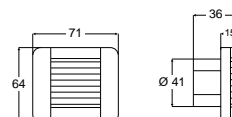

2 Nautical Mile Masthead Lamps

Voltage	Black Housing	White Housing
12V	2LT 995 001-001	2LT 995 001-031