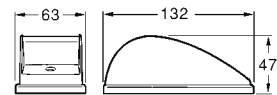

Position Lamps

Port and Starboard Lamps for Vertical Surface Mounting

1 Nautical Mile visibility.
Impact resistant matt black or matt white housings.
Rubber mounting base.

Housing Description UV and impact resistant plastic housing and lens
Minimum Visible Distance 1 Nautical Mile
Bulb 12V / 5W SV8.5 included
Installation Vertical surface mount. Rubber mounting base.