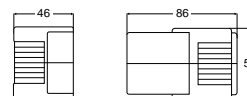

1 Nautical Mile Bi-colour Lamps

Voltage	Chrome Housing
12V	2LT 995 006-001