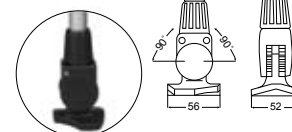

Voltage	Black Housing	White Housing
12V	2LT 995 004-001	2LT 995 004-011

2 Nautical Mile Masthead Lamps

Voltage	Black Housing	White Housing
12V	2LT 995 001-001	2LT 995 001-031

2 Nautical Mile Masthead / Anchor Lamps - Fixed base

Voltage	Overall Length	Black Housing	White Housing
12V	4" / 102mm	2LT 995 003-001	2LT 995 003-041

2LT 995 003-021

2 Nautical Mile Masthead / Anchor Lamps - Fold down base

Voltage	Overall Length	Black Housing	White Housing
12V	8" / 204mm	2LT 995 003-021	2LT 995 003-061
12V	20" / 508mm	2LT 995 003-031	2LT 995 003-071