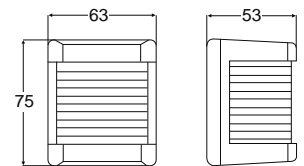

1 Nautical Mile Lamps

Lamp Type	Voltage	Black Housing	White Housing
Port	12V	2843	2843W
Starboard	12V	2842	2842W
Bi-Colour	12V	2871	2871W

2 Nautical Mile Lamps

Lamp Type	Voltage	Black Housing	White Housing
Masthead	12V	2840	2840W
Stern	12V	2841	2841W