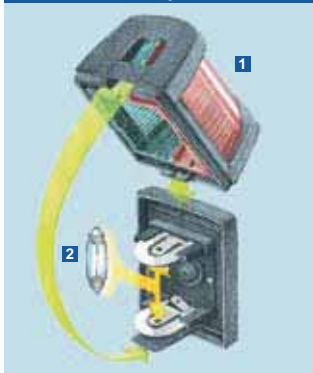

3562 Series Spare Parts

1 Lamp housing black

Port	9.2843.01
Starboard	9.2842.01
Stern	9.2841.01
Masthead	9.2840.01
Bi-colour	9.2871.01

1 Lamp housing white

Port	9EL 122 562-111
Starboard	9EL 122 562-101
Stern	9EL 122 562-091
Masthead	9EL 122 562-081
Bi-colour	9EL 123 669-011

2 Bulbs

12V / 10W
(K1210)

24V / 10W
(K2410)