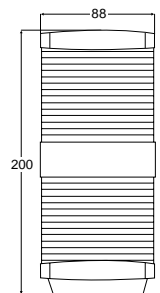

Housing Description	UV and impact resistant plastic housing and lens
Minimum Visible Distance	Red / Green 2 NM, Stern 2 NM, All Round White / Anchor 2 NM
Bulb	12V BAY15d included
Installation	Horizontal surface mount.
Cable Entry	Through base plate with rubber grommet
Degree of Protection	IP 55

2 Nautical Mile Tri-colour Lamps

	Part Number	Housing Colour
Tri-colour 12V	2844	Black

2 Nautical Mile Tri-colour Lamps with All Round White

	Part Number	Housing Colour
Tri-colour / Anchor Lamp 12V	2845	Black