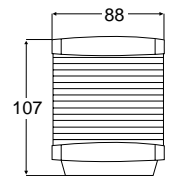

Housing Description	UV and impact resistant plastic housing and lens
Minimum Visible Distance	Red / Green 2 NM, Stern 2 NM, All Round White / Anchor 2 NM
Bulb	12V BAY15d included
Installation	Horizontal surface mount.
Cable Entry	Through base plate with rubber grommet
Degree of Protection	IP 55

2 Nautical Mile Tri-colour Lamps

	Part Number	Housing Colour
Tri-colour 12V	2844	Black

2 Nautical Mile Tri-colour Lamps with All Round White

	Part Number	Housing Colour
Tri-colour / Anchor Lamp 12V	2845	Black