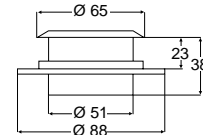

Halogen Interior Lamps

8509 Series

High quality halogen lamps with chrome plated or gold plated brass housings.
Includes gold plated brass or stainless steel screws. With built-in aluminium reflector, gold plated or aluminium.
Stainless steel bulb shield for soft light output.

Housing Description	Solid brass
Bulb	12V / 10W Halogen G4 included
Installation	Pre-wired with 120mm of cable
Maximum Output	20W

Chrome housing	Gold plated housing	12V / 10W Bulb (YM1210) 24V / 10W Bulb (YM2410)
2JA 998 509-011	2JA 998 509-001	

8510 Series

High quality halogen lamps with adjustable chrome plated or gold plated brass housings. Beam can be swivelled up to 25°. Stainless steel bulb shield for soft light output.
Includes gold plated brass or stainless steel screws.

Housing Description	Solid brass
Bulb	12V / 10W Halogen G4 included
Installation	Pre-wired with 120mm of cable
Maximum Output	20W

Chrome housing	Gold plated housing	12V / 10W Bulb (YM1210) 24V / 10W Bulb (YM2410)
2JA 998 510-011	2JA 998 510-001