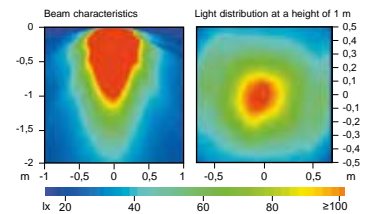

Chrome housing	Gold plated housing	12V / 10W Bulb (YM1210) 24V / 10W Bulb (YM2410)
2JA 998 510-011	2JA 998 510-001