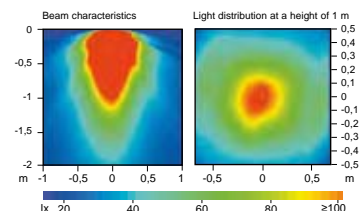

Chrome plated	12V / 10W Bulb (YM1210) 24V / 10W Bulb (YM2410)
2JA 998 512-011