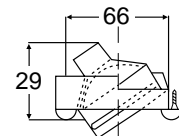

Halogen Interior Lamps

6044 Series

Surface mounted halogen lamps with high quality, heat resistant plastic housings. Lamp can be swivelled and turned in all directions. Integrated ON / OFF rocker switch.

Housing Description	Plastic
Bulb	Halogen G4 (Not included)
Installation	Pre-wired with 150mm of cable
Maximum Output	20W

White housing	Black housing	12V / 10W Bulb (YM1210) 24V / 10W Bulb (YM2410)
2JA 006 044-001	2JA 006 044-021	

6047 Series

Halogen spot lamps. Attachment ring allows the lamp to be surface or flush mounted. 14mm installation depth.

Housing Description	Plastic
Bulb	Halogen G4 (Not included)
Installation	Pre-wired with 150mm of cable
Max. output	10W

White housing	Black housing	12V / 10W Bulb (YM1210) 24V / 10W Bulb (YM2410)
2JA 006 047-001	2JA 006 047-021	

6046 Series

Halogen spot lamps with adjustable reflector. Attachment ring allows the lamp to be surface or flush mounted.

Housing Description	Plastic
Bulb	Halogen G4 (Not included)
Installation	Pre-wired with 150mm of cable
Maximum Output	20W

White housing	Black housing	12V / 10W Bulb (YM1210) 24V / 10W Bulb (YM2410)
2JA 006 046-001	2JA 006 046-021