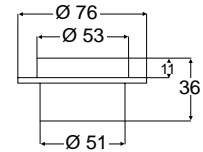

Housing Description	Solid brass
Bulb	12V / 10W Halogen G4 included
Installation	Pre-wired with 120mm of cable
Maximum Output	20W

Chrome housing	Gold plated housing	12V / 10W Bulb (YM1210) 24V / 10W Bulb (YM2410)
2JA 998 509-011	2JA 998 509-001	