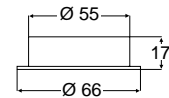

Halogen Interior Lamps

8516 Series

Halogen spot lamps. Attachment ring allows the lamp to be surface or flush mounted. Can be installed without screws. 55mm mounting hole diameter.

Housing Description	Plastic
Bulb	12V / 10W Halogen G4 included
Installation	Pre-wired with 120mm of cable
Maximum Output	10W

White housing	Chrome housing	Brass coloured housing	
2JA 998 516-001	2JA 998 516-011	2JA 998 516-021	12V / 10W Bulb (YM1210)
Australia / New Zealand Part Number 2794			24V / 10W Bulb (YM2410)

Australia / New Zealand Part Number

8516 Series - Surface mount

Surface mount halogen spot lamps. Fixed aluminium reflector. Includes attachment ring and mounting screws.