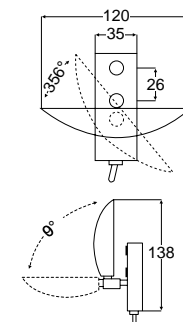

Housing Description	Solid brass
Bulb	Halogen G4 (Not included)
Installation	Pre-wired with 150mm of cable
Maximum Output	20W

Halogen interior lamp	12V / 10W Bulb (YM1210) 24V / 10W Bulb (YM2410)
2JA 006 886-001