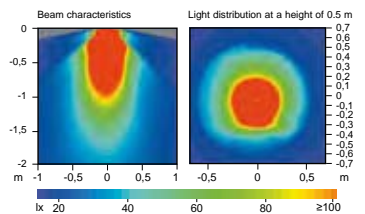

6047 Series

Halogen spot lamps. Attachment ring allows the lamp to be surface or flush mounted. 14mm installation depth.

Housing Description	Plastic
Bulb	Halogen G4 (Not included)
Installation	Pre-wired with 150mm of cable
Max. output	10W