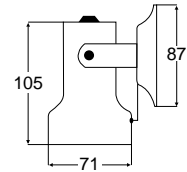

3681 Series Reading Lamps

3681 Series

Aluminium lamp with a lacquer finish for permanent protection.
ON/OFF switch integrated into lamp head.
Lamp can be turned and pivoted in all directions.

Housing Description	Aluminium
Bulb	BA15s (Not included)
Installation	Pre-wired with 120mm of cable
Maximum Output	21W

Aluminium housing

2JA 003 681-001

12V / 10W Bulb
(G1210)
24V / 10W Bulb
(G2410)

3681 Series

Solid brass lamp with a lacquer finish for permanent protection.
ON/OFF switch integrated into lamp head.
Lamp can be turned and pivoted in all directions.

Housing Description	Solid Brass
Bulb	BA15s (Not included)
Installation	Pre-wired with 120mm of cable
Maximum Output	21W

Solid brass housing

2JA 003 681-031

12V / 10W Bulb
(G1210)
24V / 10W Bulb
(G2410)