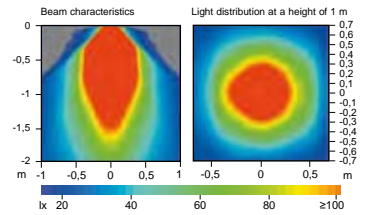

White housing	Black housing	12V / 10W Bulb (YM1210) 24V / 10W Bulb (YM2410)
2JA 006 044-001	2JA 006 044-021