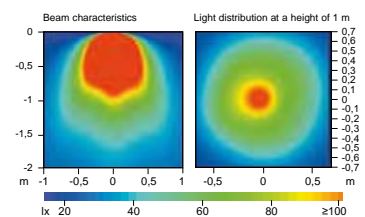

Halogen Interior Lamps

8516 Series

Halogen spot lamps. Attachment ring allows the lamp to be surface or flush mounted. Can be installed without screws. 55mm mounting hole diameter.

Housing Description	Plastic
Bulb	12V / 10W Halogen G4 included
Installation	Pre-wired with 120mm of cable
Maximum Output	10W

White housing	Chrome housing	Brass coloured housing	
2JA 998 516-001	2JA 998 516-011	2JA 998 516-021	12V / 10W Bulb (YM1210)
Australia / New Zealand Part Number 2794			24V / 10W Bulb (YM2410)

Australia / New Zealand Part Number

8516 Series - Surface mount

Surface mount halogen spot lamps. Fixed aluminium reflector. Includes attachment ring and mounting screws.

Housing Description	Plastic
Bulb	12V / 10W Halogen G4 included
Installation	Pre-wired with 120mm of cable
Maximum Output	10W

White housing	Chrome housing	Brass coloured housing	
2JA 998 516-031	2JA 998 516-041	2JA 998 516-051	12V / 10W Bulb (YM1210)
			24V / 10W Bulb (YM2410)

8527 Series - With switch

High performance halogen spot lamp with integrated switch. Switches ON and OFF by rotating the rim. Includes mounting screws.

Housing Description	Plastic
Bulb	12V / 10W Halogen G4 included
Installation	Pre-wired with 120mm of cable
Maximum Output	10W

White housing	Chrome housing	Brass coloured housing	
2JA 998 527-001	2JA 998 527-011	2JA 998 527-021	12V / 10W Bulb (YM1210)
			24V / 10W Bulb (YM2410)

To change the bulb, remove the inside ring.