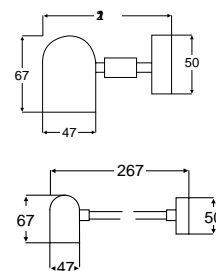

Housing Description	Solid brass
Bulb	Halogen G4 (Not included)
Installation	Pre-wired with 150mm of cable
Maximum Output	20W