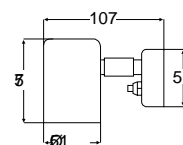

Halogen Interior Lamps

8512 Series

Surface mount adjustable halogen lamps with chrome or gold plated brass housings. Lamps can be turned and pivoted in all directions. Integrated ON / OFF switch in base. Aluminium reflector.

Housing Description	Solid brass
Bulb	12V / 10W Halogen G4 included
Installation	Pre-wired with 120mm of cable
Maximum Output	20W

Chrome plated	12V / 10W Bulb (YM1210) 24V / 10W Bulb (YM2410)
2JA 998 512-011	

5759 Series

Surface mount halogen lamps with polished brass housings for a permanent protective finish. ON / OFF switch integrated into lamp head.

Surface mount lamp swivels 90°. Lamp can be rotated up to 356° Arm mounted lamp moves on a 200mm steel/brass arm. Includes brass mounting screws.

Housing Description	Solid brass
Bulb	Halogen G4 (Not included)
Installation	Pre-wired with 150mm of cable
Maximum Output	20W

Surface mount halogen spot lamp	Arm mount halogen spot lamp	12V / 10W Bulb (YM1210) 24V / 10W Bulb (YM2410)
2JA 005 759-011	2JA 005 759-021	

6886 Series

Universal halogen wall and ceiling lamp for direct and indirect lighting. Polished brass housings for a permanent protective finish. ON / OFF switch integrated into lamp base. Reflector can be swivelled 90° and rotated up to 360°.

Housing Description	Solid brass
Bulb	Halogen G4 (Not included)
Installation	Pre-wired with 150mm of cable
Maximum Output	20W

Halogen interior lamp	12V / 10W Bulb (YM1210) 24V / 10W Bulb (YM2410)
2JA 006 886-001