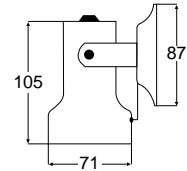

3681 Series Reading Lamps

3681 Series

Aluminium lamp with a lacquer finish for permanent protection.
ON/OFF switch integrated into lamp head.
Lamp can be turned and pivoted in all directions.

Housing Description	Aluminium
Bulb	BA15s (Not included)
Installation	Pre-wired with 120mm of cable
Maximum Output	21W

Aluminium housing

2JA 003 681-001

12V / 10W Bulb
(G1210)
24V / 10W Bulb
(G2410)

3681 Series

Solid brass lamp with a lacquer finish for permanent protection.
ON/OFF switch integrated into lamp head.
Lamp can be turned and pivoted in all directions.

Housing Description	Solid Brass
Bulb	BA15s (Not included)
Installation	Pre-wired with 120mm of cable
Maximum Output	21W

Solid brass housing

2JA 003 681-031

12V / 10W Bulb
(G1210)
24V / 10W Bulb
(G2410)