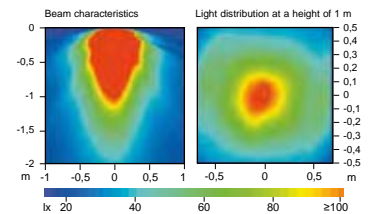

Chrome housing	Gold plated housing	12V / 10W Bulb (YM1210) 24V / 10W Bulb (YM2410)
2JA 998 509-011	2JA 998 509-001