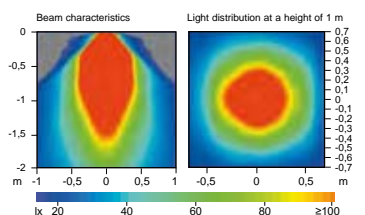

White housing	Black housing	12V / 10W Bulb (YM1210) 24V / 10W Bulb (YM2410)
2JA 006 046-001	2JA 006 046-021