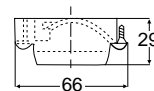

Halogen Interior Lamps

6044 Series

Surface mounted halogen lamps with high quality, heat resistant plastic housings. Lamp can be swivelled and turned in all directions. Integrated ON / OFF rocker switch.

Housing Description	Plastic
Bulb	Halogen G4 (Not included)
Installation	Pre-wired with 150mm of cable
Maximum Output	20W

White housing	Black housing	12V / 10W Bulb (YM1210) 24V / 10W Bulb (YM2410)
2JA 006 044-001	2JA 006 044-021	

6047 Series

Halogen spot lamps. Attachment ring allows the lamp to be surface or flush mounted. 14mm installation depth.

Housing Description	Plastic
Bulb	Halogen G4 (Not included)
Installation	Pre-wired with 150mm of cable
Max. output	10W

White housing	Black housing	12V / 10W Bulb (YM1210) 24V / 10W Bulb (YM2410)
2JA 006 047-001	2JA 006 047-021	

6046 Series

Halogen spot lamps with adjustable reflector. Attachment ring allows the lamp to be surface or flush mounted.

Housing Description	Plastic
Bulb	Halogen G4 (Not included)
Installation	Pre-wired with 150mm of cable
Maximum Output	20W

White housing	Black housing	12V / 10W Bulb (YM1210) 24V / 10W Bulb (YM2410)
2JA 006 046-001	2JA 006 046-021