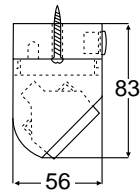

Housing Description	Plastic
Bulb	Halogen G4 (Not included)
Installation	Pre-wired with 150mm of cable
Maximum Output	20W

White housing	Black housing	12V / 10W Bulb (YM1210) 24V / 10W Bulb (YM2410)
2JA 006 044-001	2JA 006 044-021	