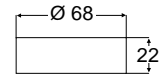

Housing Description	Plastic
Bulb	12V / 10W Halogen G4 included
Installation	Pre-wired with 120mm of cable
Maximum Output	10W

White housing	Chrome housing	Brass coloured housing	
2JA 998 516-031	2JA 998 516-041	2JA 998 516-051	12V / 10W Bulb (YM1210)
			24V / 10W Bulb (YM2410)

8527 Series - With switch

High performance halogen spot lamp with integrated switch. Switches ON and OFF by rotating the rim. Includes mounting screws.