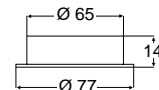

Halogen Interior Lamps

8516 Series

Halogen spot lamps. Attachment ring allows the lamp to be surface or flush mounted. Can be installed without screws. 55mm mounting hole diameter.

Housing Description	Plastic
Bulb	12V / 10W Halogen G4 included
Installation	Pre-wired with 120mm of cable
Maximum Output	10W

White housing	Chrome housing	Brass coloured housing	
2JA 998 516-001	2JA 998 516-011	2JA 998 516-021	12V / 10W Bulb (YM1210)
Australia / New Zealand Part Number 2794			24V / 10W Bulb (YM2410)

Australia / New Zealand Part Number

8516 Series - Surface mount

Surface mount halogen spot lamps. Fixed aluminium reflector. Includes attachment ring and mounting screws.

Housing Description	Plastic
Bulb	12V / 10W Halogen G4 included
Installation	Pre-wired with 120mm of cable
Maximum Output	10W

White housing	Chrome housing	Brass coloured housing	
2JA 998 516-031	2JA 998 516-041	2JA 998 516-051	12V / 10W Bulb (YM1210)
			24V / 10W Bulb (YM2410)

8527 Series - With switch

High performance halogen spot lamp with integrated switch. Switches ON and OFF by rotating the rim. Includes mounting screws.

Housing Description	Plastic
Bulb	12V / 10W Halogen G4 included
Installation	Pre-wired with 120mm of cable
Maximum Output	10W

White housing	Chrome housing	Brass coloured housing	
2JA 998 527-001	2JA 998 527-011	2JA 998 527-021	12V / 10W Bulb (YM1210)
			24V / 10W Bulb (YM2410)

To change the bulb, remove the inside ring.