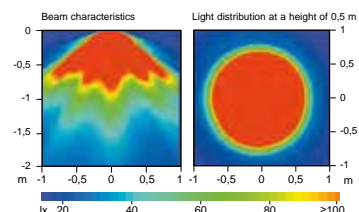

Surface mount halogen spot lamp	Arm mount halogen spot lamp	12V / 10W Bulb (YM1210) 24V / 10W Bulb (YM2410)
2JA 005 759-011	2JA 005 759-021