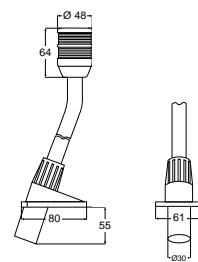

2 Nautical Mile All Round White / Anchor lamps with telescopic pole mount

Voltage	Overall Length	Black Base	White Base
12V	24" / 610mm	2LT 995 002-101	2LT 995 002-231

Pole slides out of base and is fixed in its fully extended position with locking collar.