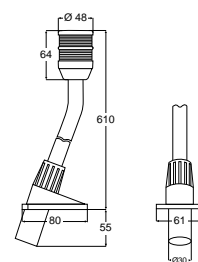

Voltage	Overall Length	Black Base	White Base
12V	24" / 610mm	2LT 995 002-041	2LT 995 002-171
12V	36" / 914mm	2LT 995 002-061	2LT 995 002-191
12V	42" / 1066mm	2LT 995 002-071	2LT 995 002-201
12V	48" / 1220mm	2LT 995 002-081	2LT 995 002-211
12V	54" / 1350mm	2LT 995 002-091	2LT 995 002-221

Pole plugs into lamp base and is fixed into position with locking collar. Rubber cap covers hole when pole is removed.

2 Nautical Mile All Round White / Anchor lamps with telescopic pole mount

Voltage	Overall Length	Black Base	White Base
12V	24" / 610mm	2LT 995 002-101	2LT 995 002-231

Pole slides out of base and is fixed in its fully extended position with locking collar.

2010 Series Spare Parts

Lamp housing black.
9EL 990 157-001

Rubber cap black.
To suit Plug-in base
9GH 992 157-041

2984 Series Spare Parts

Lamp housing / lens black		Bulb 12V		Bulb 24V	
All Round White / Anchor	9.2846.01	All Round White / Anchor	(EA1210)	All Round White / Anchor	(EA2410)
All Round Red	9.2848.01	All Round Red	(EA1225)	All Round Red	(EA2425)
All Round Green	9.2847.01	All Round Green	(EA1225)	All Round Green	(EA2425)