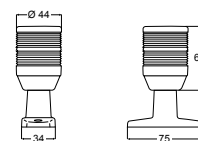

Degree of Protection

IP X6

2 Nautical Mile All Round White / Anchor lamps with fixed mount

Voltage	Overall Length	Black Base	White Base
12V	4" / 102mm	2LT 995 002-001	2LT 995 002-131
12V	8" / 204mm	2LT 995 002-011	2LT 995 002-141

Robust fixed mount with two counter-sunk holes.

2 Nautical Mile All Round White / Anchor lamps with fold down pole mount

Voltage	Overall Length	Black Base	White Base
12V	8" / 204mm	2LT 995 002-021	2LT 995 002-151
12V	12" / 305mm	2LT 995 002-051	2LT 995 002-181
12V	20" / 508mm	2LT 995 002-031	2LT 995 002-161