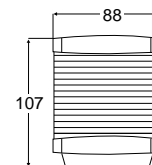

2 Nautical Mile All Round White / Anchor Lamps

Lamp Type	Voltage	Black Housing	White Housing
All Round White	12V	2846	2846W
All Round White	24V	2846-1	

2 Nautical Mile All Round Red Lamps

Lamp Type	Voltage	Black Housing
All Round Red	12V	2848
All Round Red	24V	2848-1