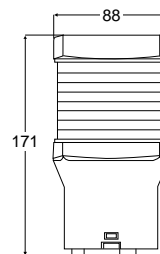

2 Nautical Mile All Round White Anchor Lamps

Lamp Type	Voltage	Black Housing	White Housing
Anchor Lamp	12V	2LT 002 984-801	2LT 002 984-811
Anchor / Strobe	12V	2LT 002 984-821	2LT 002 984-831

12V Replacement Strobe Tube
994 199-00

2984 Series Spare Parts

Lamp housing / lens black		Bulb 12V		Bulb 24V	
All Round White / Anchor	9.2846.01	All Round White / Anchor	(EA1210)	All Round White / Anchor	(EA2410)
All Round Red	9.2848.01	All Round Red	(EA1225)	All Round Red	(EA2425)
All Round Green	9.2847.01	All Round Green	(EA1225)	All Round Green	(EA2425)