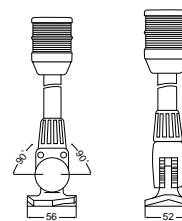

2 Nautical Mile All Round White / Anchor lamps with fold down pole mount

Voltage	Overall Length	Black Base	White Base
12V	8" / 204mm	2LT 995 002-021	2LT 995 002-151
12V	12" / 305mm	2LT 995 002-051	2LT 995 002-181
12V	20" / 508mm	2LT 995 002-031	2LT 995 002-161

Lamp pole can be adjusted through 180 degrees and secured at desired angle with locking collar. Removable wedge for installation onto different surface cambers.

2 Nautical Mile All Round White / Anchor lamps with plug-in pole mount

Voltage	Overall Length	Black Base	White Base
12V	24" / 610mm	2LT 995 002-041	2LT 995 002-171
12V	36" / 914mm	2LT 995 002-061	2LT 995 002-191
12V	42" / 1066mm	2LT 995 002-071	2LT 995 002-201
12V	48" / 1220mm	2LT 995 002-081	2LT 995 002-211
12V	54" / 1350mm	2LT 995 002-091	2LT 995 002-221

Pole plugs into lamp base and is fixed into position with locking collar. Rubber cap covers hole when pole is removed.