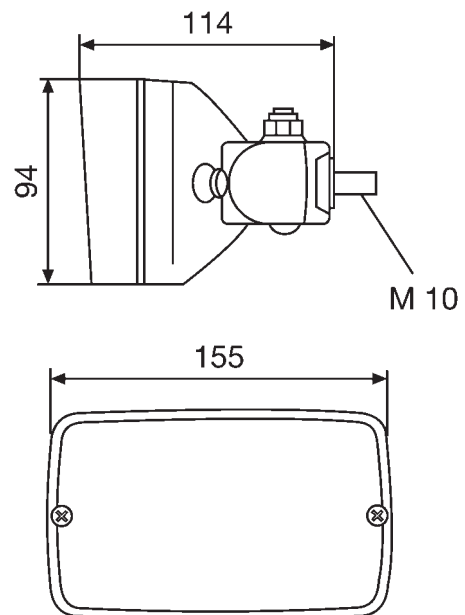

Free-form Technology for Intense Close-range Illumination

Lighting technology:

The reflector of the worklight uses free-form technology. In conjunction with a patterned glass lens, this provides intense close-range illumination of the working space. An H3 bulb is used as the light source (not included in the scope of supply). The worklight can be used both with 12 V and 24 V vehicle-electric-system voltages.

Housing:

The black housing of this sturdy worklight is made of glass-fibre-reinforced plastic, which is acid resistant and corrosion resistant. To protect the glass lens, the housing has a protruding edge at the front. Due to its compact external dimensions, the Picador FF can be mounted on most locations. Thanks to the side-mounted fastening base, the Picador FF 1GA 006.875-001 is suitable for mounting to vertical body surfaces. Due to the rotating joint, the worklight can be aligned easily, such that the working space can be optimally illuminated. Item 1GA 006.876-001 with central base connection is intended both for upright and pendant mounting on horizontal surfaces. Via the rotating joint on the housing, the worklight can be turned easily, such that optimum adjustment of the light is possible.

The cable passage for power connection is via a grommet.

Picador with FF-technology

Technical Data Picador with FF-Technology

Rated voltage (U_N):	12V	24V
Recommended inclination angle:	20°-25°	
Bulb (not included in the scope of supply):	H3	
Light transmittance:	125 x 75 mm	
Watts:	35-55W	70W
Housing:	Glass-fibre reinforced plastic	
Protective category:	IP5K4K	

Part Numbers:

Picador with FF-technology	1GA 006 875-001
	1GA 006 876-001
	1GA 998 522-011
	1GA 996 102-101
	1GA 996 082-001

Accessories and Spare Parts

Bulb	12V	55W	8GH 002 090-133
	12V	35W	8GH 002 090-271
	24V	70W	8GH 002 090-251