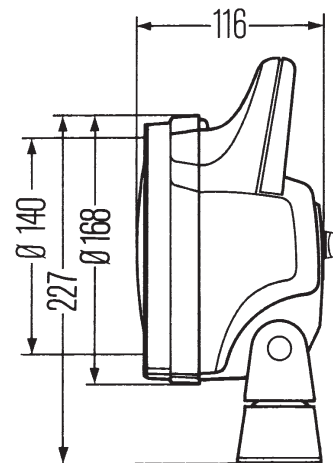

Housing:

The black housing of this sturdy worklight is made of glass-fibre-reinforced plastic. To protect the lens, the housing has a protruding edge at the front. Together with the swivel base, the handle makes it easier to adjust the worklight, such that the working space can be optimally illuminated. The bracket allows stable four-point fastening of the worklight. Sealing of the cable duct is carried out via a grommet.

Depending on the version, the Matador offers additional advantages such as rotary switch (in the case of versions -001 and -031) or protective grille (in the case of versions -031 and -051). Item 1G4 003 470-141 Matador is suitable only for upright mounting. Power connection is via an easily detachable pipe-socket fastening which fits \varnothing 24 mm socket pipes for beacons.

Matador

Technical Data Matador

Rated voltage (U _N):	12V	24V
Recommended inclination angle:	20°-30°	
Bulb (not included in the scope of supply):	H3	
Light transmittance:	\varnothing 140mm	
Watts:	35-55 W	70 W
Housing	Glass-fibre reinforced plastic	
Protective category:	IP5K4K	