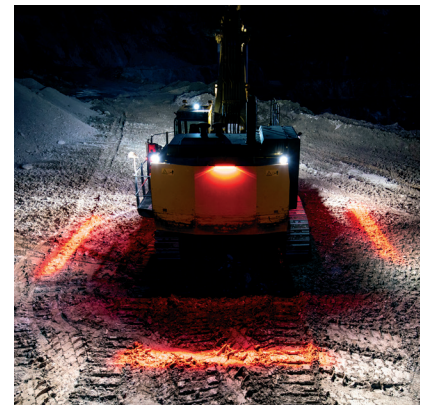

Part Number	2XD 958 130-661	RED
Mounting	Upright or pendant	
Voltage	Multivolt for optimum brightness at input voltages from 9 to 33 volts	
Power Consumption	25W	
Protection	Reverse polarity and transient spike protection IP 6K7 (Protection against dust and temporary water immersion) IP 6K9K (Protection against dust and high-pressure/steam jet cleaning)	
Cable Length	Pre-wired with 2.5m of tinned multi-core cable	
Lens Material	Grilamid	
Accessories	8HG 958 128-811 HD double mount stainless steel feet (one pair)	
Compliance	ECE R10