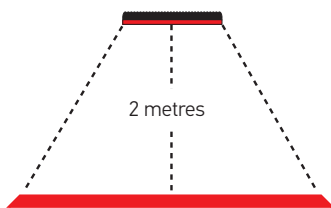

Technology with Vision

NEW RELEASE

P/N 2XD 958 130-661
LED warning light RokLUME S700 RED
Optic appears clear until illuminated

- **Projects a wide red marking on the ground**
- **Increases safety by indicating danger and hazard zones**
- **Low power consumption of less than 25W**
- **Fully sealed against dust and moisture**

1.9m x 0.15m Beam
1000 to 2000 lux.

All dimensions in mm.

Mounting brackets can be positioned to suit most vehicle installations.

LED WARNING LIGHT ROKLUME S700 RED

To improve operational safety, HELLA has developed the VISIOTECH projection technology, which facilitates communication by using light. Especially for mining, HELLA has designed the LED warning light RokLUME S700 RED, with this technology. It projects a wide red marking on the ground, to optically mark or demark danger and hazard zones in order to warn and protect the surrounding area in good time. Thanks to its powerful light output, the warning light can also be used on vehicles with high mounting positions and is therefore particularly suitable for mining vehicles.