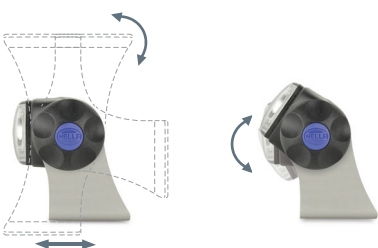

Technology with Vision

NEW RELEASE

P/N 2XD 958 130-661
LED warning light RokLUME S700 RED
Optic appears clear until illuminated

- **Projects a wide red marking on the ground**
- **Increases safety by indicating danger and hazard zones**
- **Low power consumption of less than 25W**
- **Fully sealed against dust and moisture**

1.9m x 0.15m Beam
1000 to 2000 lux.

All dimensions in mm.

Mounting brackets can be positioned to suit most vehicle installations.

LED WARNING LIGHT ROKLUME S700 RED

To improve operational safety, HELLA has developed the VISIOTECH projection technology, which facilitates communication by using light. Especially for mining, HELLA has designed the LED warning light RokLUME S700 RED, with this technology. It projects a wide red marking on the ground, to optically mark or demark danger and hazard zones in order to warn and protect the surrounding area in good time. Thanks to its powerful light output, the warning light can also be used on vehicles with high mounting positions and is therefore particularly suitable for mining vehicles.

Providing unmatched corrosion resistance due to an innovative thermally conductive polymer housing and the toughness of a UV, chemical and impact resistant Grilamid lens, the RokLUME S700 RED is the natural choice when exceptional durability and long-term reliability in demanding environments is needed.