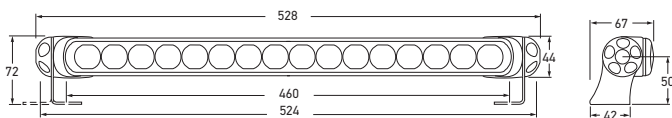

Technology with Vision

NEW RELEASE

P/N 2XD 958 130-661
LED warning light RokLUME S700 RED
Optic appears clear until illuminated

- **Projects a wide red marking on the ground**
- **Increases safety by indicating danger and hazard zones**
- **Low power consumption of less than 25W**
- **Fully sealed against dust and moisture**

1.9m x 0.15m Beam
1000 to 2000 lux.

All dimensions in mm.

Mounting brackets can be positioned to suit most vehicle installations.

LED WARNING LIGHT ROKLUME S700 RED

To improve operational safety, HELLA has developed the VISIOTECH projection technology, which facilitates communication by using light. Especially for mining, HELLA has designed the LED warning light RokLUME S700 RED, with this technology. It projects a wide red marking on the ground, to optically mark or demark danger and hazard zones in order to warn and protect the surrounding area in good time. Thanks to its powerful light output, the warning light can also be used on vehicles with high mounting positions and is therefore particularly suitable for mining vehicles.

The LED warning light RokLUME S700 RED also features Multivolt circuitry, making it suitable for 12V or 24V DC systems. In addition, it is completely sealed against dust and moisture.

Part Number	2XD 958 130-661	RED
Mounting	Upright or pendant	
Voltage	Multivolt for optimum brightness at input voltages from 9 to 33 volts	
Power Consumption	25W	
Protection	Reverse polarity and transient spike protection IP 6K7 (Protection against dust and temporary water immersion) IP 6K9K (Protection against dust and high-pressure/steam jet cleaning)	
Cable Length	Pre-wired with 2.5m of tinned multi-core cable	
Lens Material	Grilamid	
Accessories	8HG 958 128-811 HD double mount stainless steel feet (one pair)	
Compliance	ECE R10	